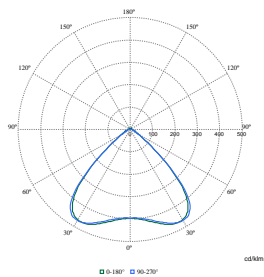

Order Code	Full Product Name	Codice famiglia prodotto
62768000	WT490C 64S/840 PSU WB WA7 CLII L1200	WT490C
62475700	WT490C 64S/840 PSD WB PI5 L1600	WT490C
62476400	WT490C 64S/840 PSU WB TW3 PI5L1600	WT490C
62477100	WT490C 64S/840 PSU WB PI5 L1600	WT490C
62478800	WT490C 80S/840 PSU WB PI5 L1600	WT490C
62479500	WT490C 80S/840 PSD WB PI5 L1600	WT490C
62480100	WT490C 80S/840 PSU WB TW3 PI5L1600	WT490C
62481800	WT490C 64S/840 PSD WB WA7 L1600	WT490C
62482500	WT490C 64S/840 PSU WB TW3 WA7L1600	WT490C
62483200	WT490C 64S/840 PSU WB WA7 L1600	WT490C
62484900	WT490C 80S/840 PSU WB WA7 L1600	WT490C
62485600	WT490C 80S/840 PSD WB WA7 L1600	WT490C
62486300	WT490C 80S/840 PSU WB TW3 WA7L1600	WT490C
62753600	WT490C 35S/840 PSU WB PI5 L1600	WT490C
62755000	WT490C 35S/840 PSU WB WA7 L1600	WT490C
77198700	WT490C 80S/840 PSU WB TW3x2.5PI5 L1600	WT490C
10958200	WT490C 23S/840 PSD WB PI5 L700	WT490C
62352100	WT490C 23S/840 PSU WB PI5 L700	WT490C
62315600	WT490C 64S/840 PSU WB TCW5 L1200	WT490C
62572300	WT490C 64S/840 PSU WB W5 L1200	WT490C
62573000	WT490C 80S/840 PSU WB W5 L1200	WT490C
62574700	WT490C 64S/840 PSD WB W5 L1200	WT490C
62575400	WT490C 80S/840 PSD WB W5 L1200	WT490C

Polar Wide Diagrams

Polar Normal (separate) - WT490CI -
910925868249