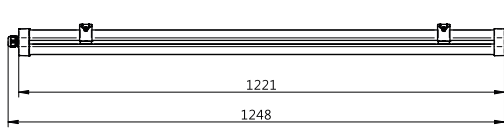

Dimensional drawing

Pacific LED Gen5

Dimensional drawing

Pacific LED Gen5

Dimensional drawing

Product details

Pacific LED gen5, looping connection, 2 entry on one side

Pacific LED gen5 with push in 7-pole (PI7) connector