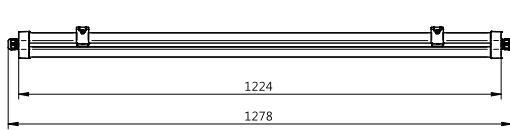

Dimensional drawing

Pacific LED Gen5

Dimensional drawing

Pacific LED Gen5

Dimensional drawing

Product details

Pacific LED gen5, looping connection, 2 entry on one side

Pacific LED gen5 with push in 7-pole (PI7) connector