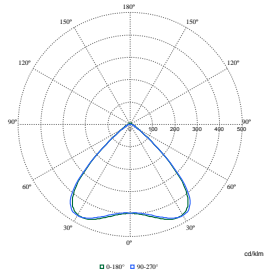

Polar Normal (separate) - WT490CI - 910925868250

Polar Normal (separate) - WT490CI - 910925869610

Polar Normal (separate) - WT490CI - 910925869611

Pacific LED Gen5

Polar Wide Diagrams

Polar Normal (separate) - WT490C1 -
910925869606