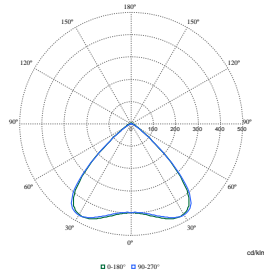

Polar Normal (separate) - WT490CI - 910925868250

Polar Normal (separate) - WT490CI - 910925869610

Polar Normal (separate) - WT490CI - 910925869611

Pacific LED Gen5

Polar Wide Diagrams

Polar Normal (separate) - WT490C1 -
910925869606