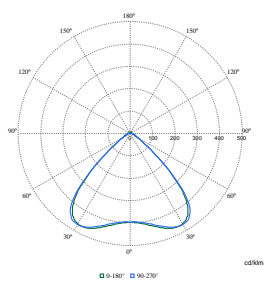

Polar Wide Diagrams

Polar Normal (separate) - WT490C1 -
910770229590