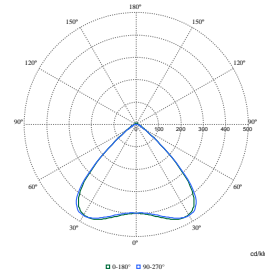

Pacific LED Gen5

Order Code	Full Product Name	Product family code	Order Code	Full Product Name	Product family code
62753600	WT490C 35S/840 PSU WB PI5 L1600	WT490C	62755000	WT490C 35S/840 PSU WB WA7 L1600	WT490C

Polar Wide Diagrams

Polar Normal (separate) - WT490CI - 910925868423