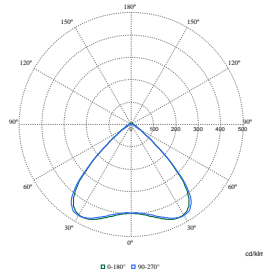

Pacific LED Gen5

Order Code	Full Product Name	Product family code	Order Code	Full Product Name	Product family code
62753600	WT490C 35S/840 PSU WB PI5 L1600	WT490C	62755000	WT490C 35S/840 PSU WB WA7 L1600	WT490C

Polar Wide Diagrams

Polar Normal (separate) - WT490CI - 910925868708