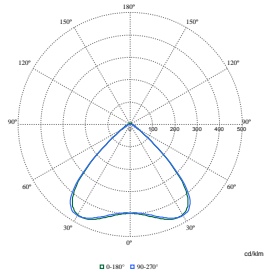

Pacific LED Gen5

Order Code	Full Product Name	Product family code	Order Code	Full Product Name	Product family code
62753600	WT490C 35S/840 PSU WB PI5 L1600	WT490C	62755000	WT490C 35S/840 PSU WB WA7 L1600	WT490C

Polar Wide Diagrams

Polar Normal (separate) - WT490CI - 910925868292