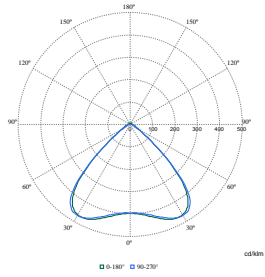

Polar Wide Diagrams

Polar Normal (separate) - WT490CI - 910925868288