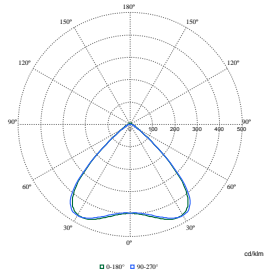

Polar Wide Diagrams

Polar Normal (separate) - WT490CI - 910925867716