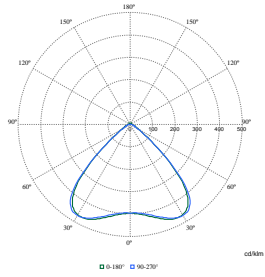

Polar Wide Diagrams

Polar Normal (separate) - WT490CI - 910770229590