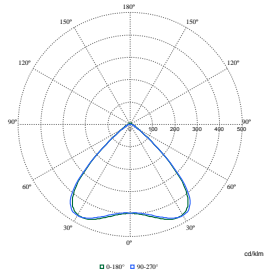

Polar Wide Diagrams

Polar Normal (separate) - WT490CI - 910925867740