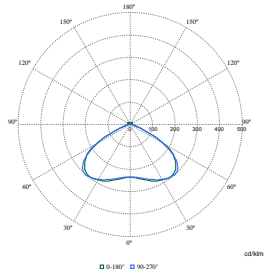

Polar Wide Diagrams

Polar Normal (separate) - WT490CI - 910925867729