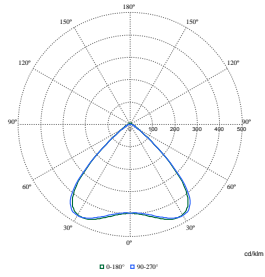

Polar Wide Diagrams

Polar Normal (separate) - WT490CI - 910925867709