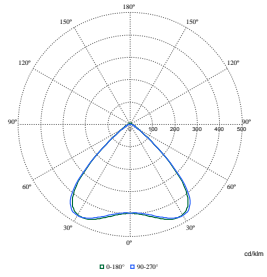

Polar Wide Diagrams

Polar Normal (separate) - WT490CI - 910925868691