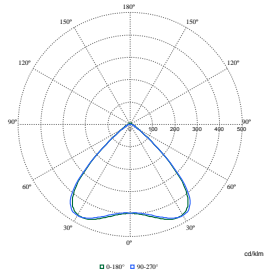

Polar Wide Diagrams

Polar Normal (separate) - WT490CI - 910925869406