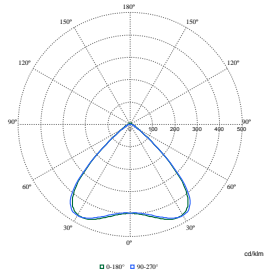

Pacific LED Gen5

Polar Wide Diagrams

Polar Normal (separate) - WT490CI - 910925869608