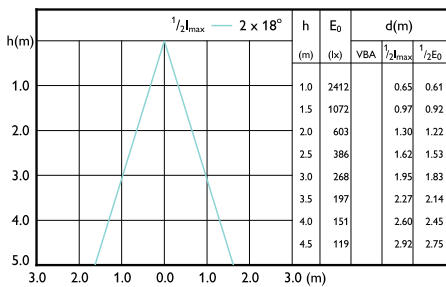

Beam diagram - MAS LEDExpertColor 20-100W
927 AR111 24D