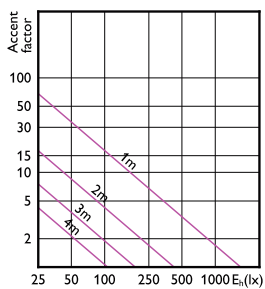

Accent Diagram - MAS ExpertColor 10.8-50W
927 AR111 9D