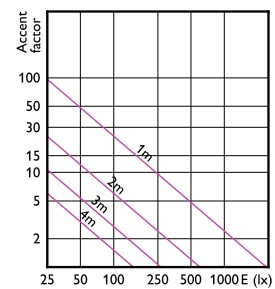

Accent Diagram - MAS LEExpertColor  
20-100W 940 AR111 45D

Accent Diagram - MAS ExpertColor 10.8-50W  
927 AR111 40D

Accent Diagram - MAS ExpertColor 10.8-50W  
927 AR111 9D

Accent Diagram - MAS ExpertColor 10.8-50W  
927 AR111 24D