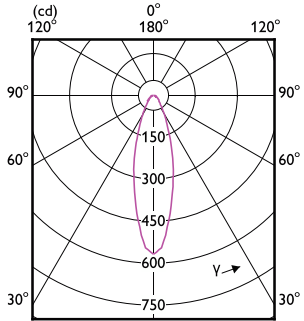

MASTER LED-spot ExpertColor AR111