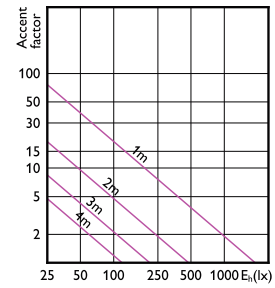

Accent Diagram - MAS LEDExpertColor
20-100W 930 AR111 45D