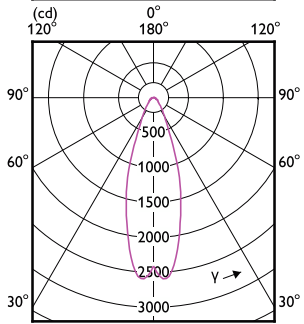

MASTER LED-spot ExpertColor AR111