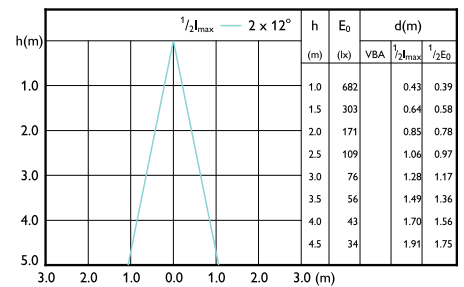

Beam diagram - MAS ExpertColor 14.8-75W  
930 AR111 45D

Beam diagram - MAS LEDExpertColor 20-100W  
940 AR111 24D

Beam diagram - MAS LEDExpertColor 20-100W  
927 AR111 24D

Beam diagram - MAS ExpertColor 14.8-75W  
940 AR111 24D