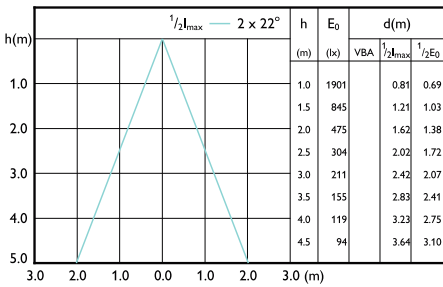

Beam diagram - MAS LEDExpertColor 20-100W 930 AR111 45D