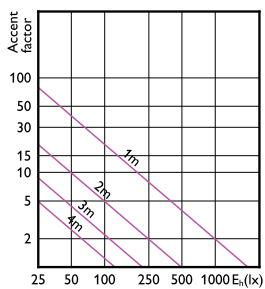

Accent Diagram - MAS ExpertColor 10.8-50W
930 AR111 9D