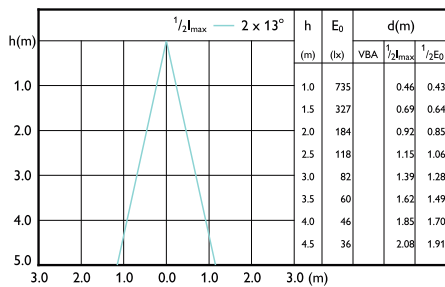

Beam diagram - MAS ExpertColor 14.8-75W
940 AR111 24D