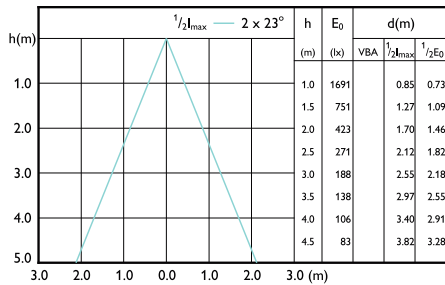

Beam diagram - MAS LEDExpertColor 20-100W
927 AR111 45D