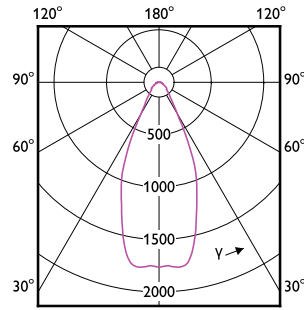

MASTER LED-spot ExpertColor AR111