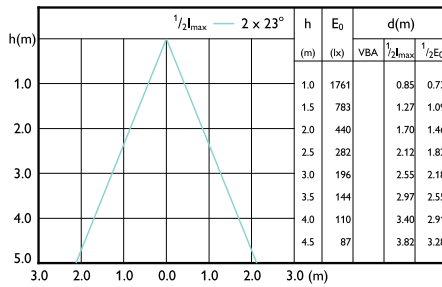

Beam diagram - MAS LEDExpertColor 20-100W 940 AR111 45D