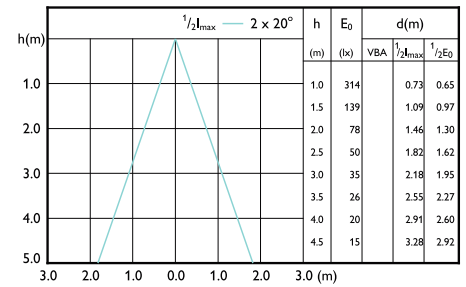

Beam diagram - MAS ExpertColor 10.8-50W 927 AR111 9D

Beam diagram - MAS ExpertColor 14.8-75W 927 AR111 45D

Beam diagram - MAS LEDExpertColor 20-100W 930 AR111 45D

Beam diagram - MAS LEDExpertColor 20-100W 940 AR111 45D