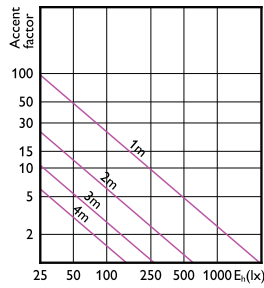

Accent Diagram - MAS LEExpertColor
20-100W 927 AR111 24D