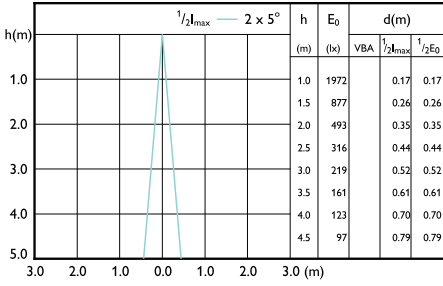

MASTER LED-spot ExpertColor AR111

Beam Diagrams

Beam diagram - MAS ExpertColor 10.8-50W 930 AR111 9D