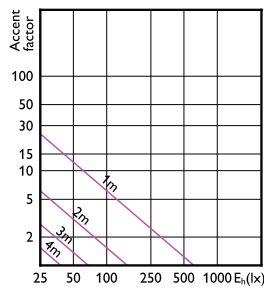

## Accent Diagrams

Accent Diagram - MAS ExpertColor 10.8-50W  
930 AR111 40D

Accent Diagram - MAS ExpertColor 14.8-75W  
930 AR111 45D

Accent Diagram - MAS LEDExpertColor  
20-100W 930 AR111 45D

Accent Diagram - MAS LEDExpertColor  
20-100W 927 AR111 45D