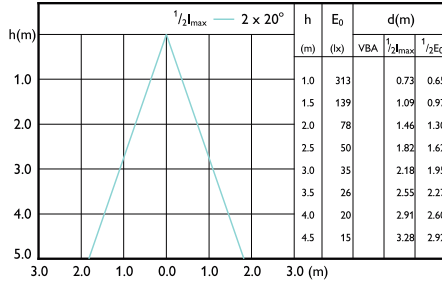

Beam diagram - MAS ExpertColor 10.8-50W 930 AR111 40D