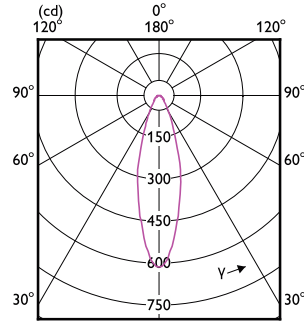

MASTER LED-spot ExpertColor AR111