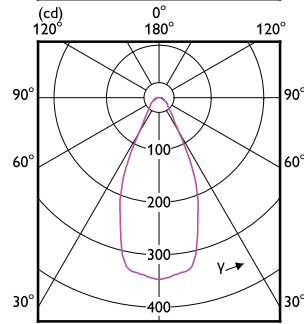

MASTER LED-spot ExpertColor AR111