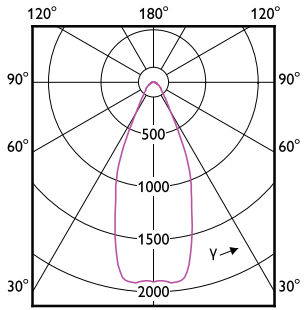

MASTER LED-spot ExpertColor AR111