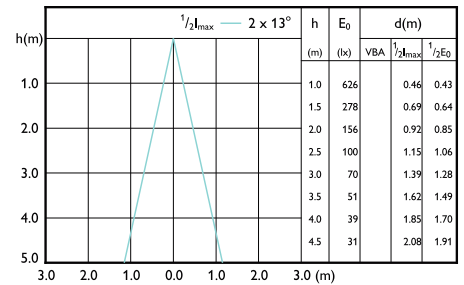

## Beam Diagrams

Beam diagram - MAS ExpertColor 14.8-75W  
940 AR111 45D

Beam diagram - MAS LEDExpertColor 20-100W  
927 AR111 45D

Beam diagram - MAS ExpertColor 10.8-50W  
927 AR111 24D

Beam diagram - MAS LEDExpertColor 20-100W  
930 AR111 24D