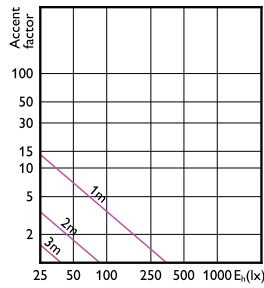

Accent Diagram - MAS ExpertColor 14.8-75W
930 AR111 45D