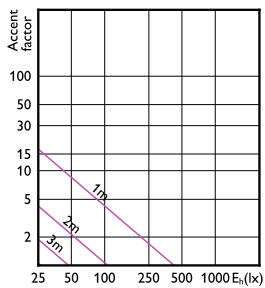

## Accent Diagrams

Accent Diagram - MAS ExpertColor 14.8-75W  
940 AR111 24D

Accent Diagram - MAS LEExpertColor  
20-100W 927 AR111 24D

Accent Diagram - MAS ExpertColor 14.8-75W  
927 AR111 24D

Accent Diagram - MAS ExpertColor 14.8-75W  
940 AR111 45D