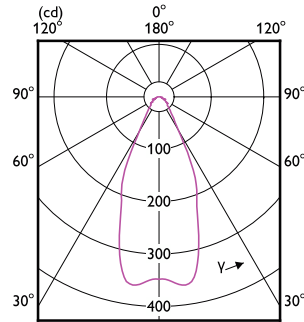

MASTER LED-spot ExpertColor AR111