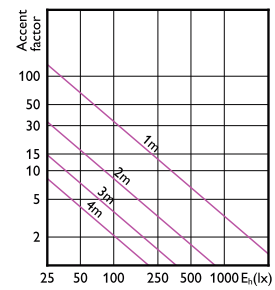

Accent Diagram - MAS LEDExpertColor
20-100W 940 AR111 24D