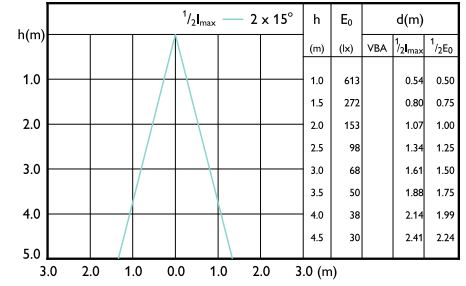

## Beam Diagrams

Beam diagram - MAS ExpertColor 10.8-50W 930 AR111 9D

Beam diagram - MAS ExpertColor 10.8-50W 930 AR111 40D

Beam diagram - MAS ExpertColor 14.8-75W 930 AR111 24D

Beam diagram - MAS ExpertColor 14.8-75W 927 AR111 24D