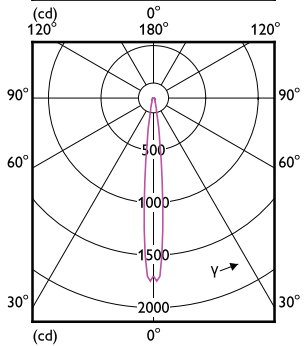

MASTER LED-spot ExpertColor AR111