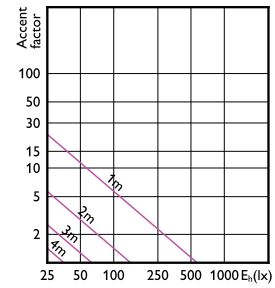

Accent Diagram - MAS ExpertColor 14.8-75W
927 AR111 24D