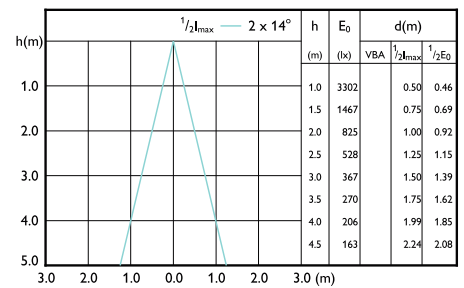

Beam diagram - MAS LEDExpertColor 20-100W
940 AR111 24D