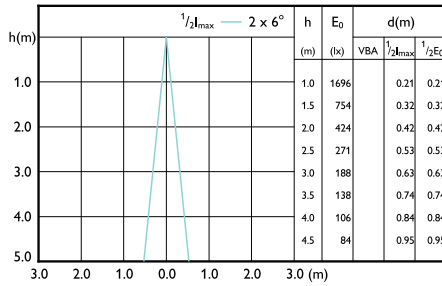

## Beam Diagrams

Beam diagram - MAS ExpertColor 10.8-50W 930 AR111 9D

Beam diagram - MAS ExpertColor 10.8-50W 930 AR111 40D

Beam diagram - MAS ExpertColor 14.8-75W 930 AR111 24D

Beam diagram - MAS ExpertColor 14.8-75W 927 AR111 24D