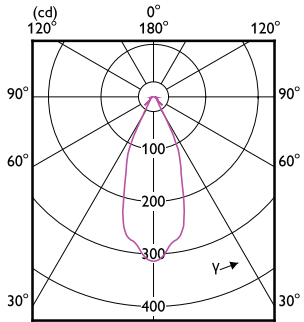

MASTER LED-spot ExpertColor AR111