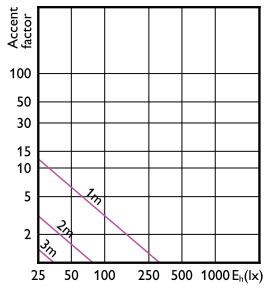

MASTER LED-spot ExpertColor AR111

Accent Diagrams

Accent Diagram - MAS ExpertColor 10.8-50W
930 AR111 40D