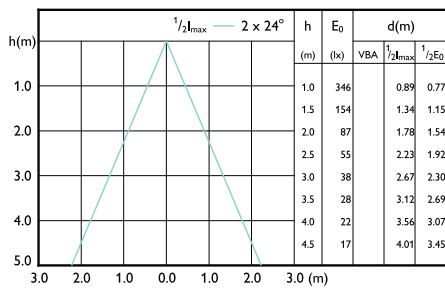

## Beam Diagrams

Beam diagram - MAS ExpertColor 14.8-75W  
940 AR111 45D

Beam diagram - MAS LEDExpertColor 20-100W  
927 AR111 45D

Beam diagram - MAS ExpertColor 10.8-50W  
927 AR111 24D

Beam diagram - MAS LEDExpertColor 20-100W  
930 AR111 24D