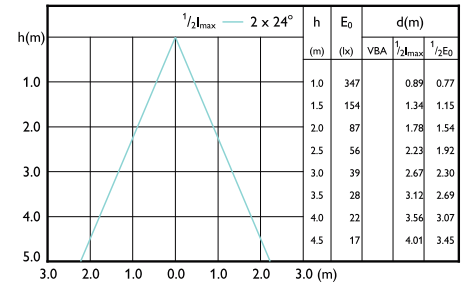

Beam diagram - MAS ExpertColor 14.8-75W 927 AR111 45D