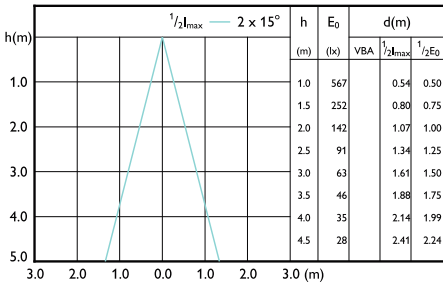

## Beam Diagrams

Beam diagram - MAS ExpertColor 10.8-50W 930 AR111 9D

Beam diagram - MAS ExpertColor 10.8-50W 930 AR111 40D

Beam diagram - MAS ExpertColor 14.8-75W 930 AR111 24D

Beam diagram - MAS ExpertColor 14.8-75W 927 AR111 24D