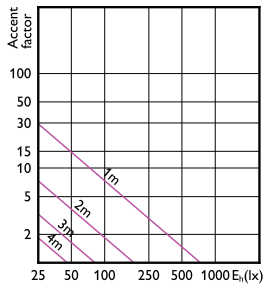

MASTER LED-spot ExpertColor AR111

Accent Diagrams

Accent Diagram - MAS ExpertColor 14.8-75W
940 AR111 24D