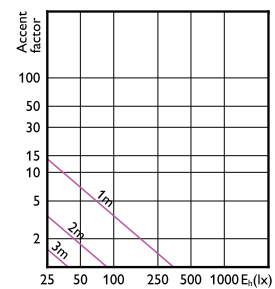

Accent Diagram - MAS ExpertColor 14.8-75W  
930 AR111 24D

Accent Diagram - MAS LEDExpertColor  
20-100W 940 AR111 24D

Accent Diagram - MAS ExpertColor 10.8-50W  
930 AR111 9D

Accent Diagram - MAS ExpertColor 10.8-50W  
930 AR111 24D