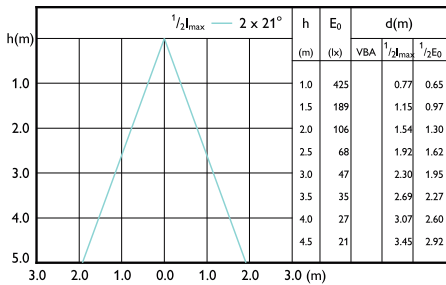

MASTER LED-spot ExpertColor AR111

Beam Diagrams

Beam diagram - MAS ExpertColor 14.8-75W
940 AR111 45D