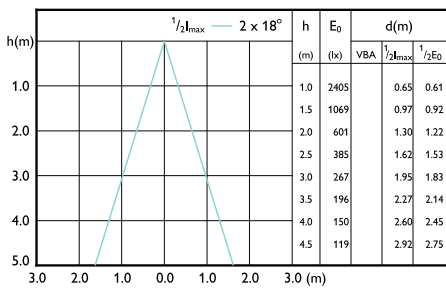

## Beam Diagrams

Beam diagram - MAS ExpertColor 14.8-75W  
940 AR111 45D

Beam diagram - MAS LEDExpertColor 20-100W  
927 AR111 45D

Beam diagram - MAS ExpertColor 10.8-50W  
927 AR111 24D

Beam diagram - MAS LEDExpertColor 20-100W  
930 AR111 24D