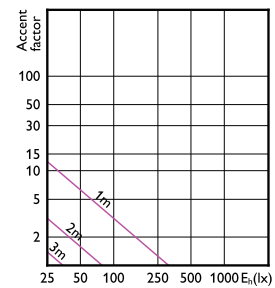

Accent Diagram - MAS ExpertColor 10.8-50W
927 AR111 40D