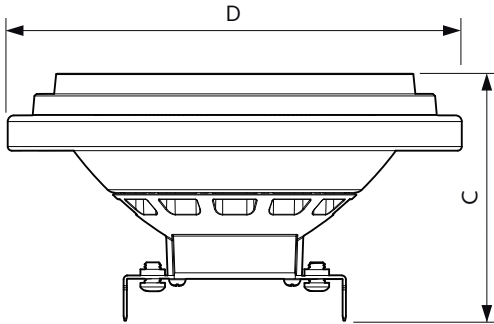

MASTER LED-spot ExpertColor AR111

Användning

- Hotell och restaurang: hotellrum, korridorer, lobby, reception, restaurang, barer, kaféer
- Hemma: vardagsrum, sovrum, hall
- Butik: utställningar, montrar, skyltning, provrum

Måttskiss

Product	D	C
MAS ExpertColor 10.8-50W 927 AR111 24D	111 mm	61 mm
MAS ExpertColor 10.8-50W 927 AR111 40D	111 mm	61 mm
MAS ExpertColor 10.8-50W 927 AR111 9D	111 mm	61 mm
MAS ExpertColor 10.8-50W 930 AR111 24D	111 mm	61 mm
MAS ExpertColor 10.8-50W 930 AR111 40D	111 mm	61 mm
MAS ExpertColor 10.8-50W 930 AR111 9D	111 mm	61 mm
MAS ExpertColor 14.8-75W 927 AR111 24D	111 mm	61 mm
MAS ExpertColor 14.8-75W 927 AR111 45D	111 mm	61 mm
MAS ExpertColor 14.8-75W 930 AR111 24D	111 mm	61 mm
MAS ExpertColor 14.8-75W 930 AR111 45D	111 mm	61 mm
MAS ExpertColor 14.8-75W 940 AR111 24D	111 mm	61 mm
MAS ExpertColor 14.8-75W 940 AR111 45D	111 mm	61 mm
MAS LEDExpertColor 20-100W 927 AR111 24D	111 mm	62 mm
MAS LEDExpertColor 20-100W 927 AR111 45D	111 mm	62 mm
MAS LEDExpertColor 20-100W 930 AR111 24D	111 mm	62 mm
MAS LEDExpertColor 20-100W 930 AR111 45D	111 mm	62 mm
MAS LEDExpertColor 20-100W 940 AR111 24D	111 mm	62 mm
MAS LEDExpertColor 20-100W 940 AR111 45D	111 mm	62 mm

Allmän information

Socket	G53
Driftcykel	50 000
Nominell livslängd	40 000 h

Ljusteknik

Färgåtergivningsindex	95
LLMF vid slutet av nominell livslängd (nom)	70 %

Drift och elektricitet

Ingångsfrekvens	50-60 Hz
Line Frequency	50 to 60 Hz
Tändningstid (nom)	0,5 s

Styrenheter och dimring

Dimbar	Endast med särskilda dimmers

Mekanik och armaturhus

Ljuskällans ytbehandling	Klar
Lampform	AR111

Ljusteknik (1/2)

Order Code	Full Product Name	Spridningsvinkel (nom)	Korrelerad färgtemperatur		
			(Nom)	Färgkod	Ljusflöde
929003042602	MAS ExpertColor 14.8-75W 927 AR111 24D	24 °	2700 K	927	875 lm
929003042702	MAS ExpertColor 14.8-75W 927 AR111 45D	45 °	2700 K	927	875 lm
929003042802	MAS ExpertColor 14.8-75W 930 AR111 24D	24 °	3000 K	930	875 lm
929003042902	MAS ExpertColor 14.8-75W 930 AR111 45D	45 °	3000 K	930	875 lm
929003043002	MAS ExpertColor 14.8-75W 940 AR111 24D	24 °	4000 K	940	950 lm
929003043102	MAS ExpertColor 14.8-75W 940 AR111 45D	45 °	4000 K	940	950 lm
929003043302	MAS ExpertColor 10.8-50W 927 AR111 24D	24 °	2700 K	927	600 lm
929003043402	MAS ExpertColor 10.8-50W 927 AR111 40D	40 °	2700 K	927	600 lm
929003043602	MAS ExpertColor 10.8-50W 930 AR111 24D	24 °	3000 K	930	620 lm