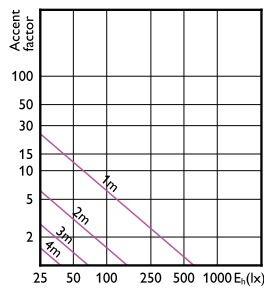

Accent Diagram - MAS ExpertColor 14.8-75W
930 AR111 24D