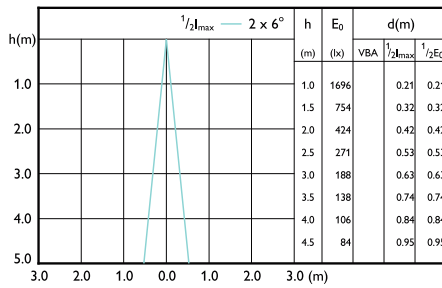

Beam diagram - MAS ExpertColor 10.8-50W 927 AR111 9D