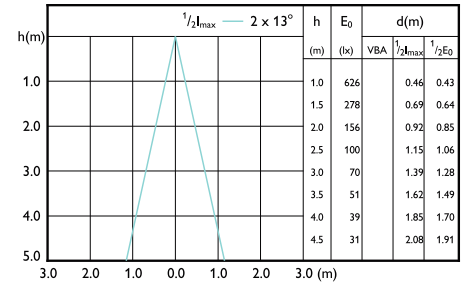

MASTER LED-spot ExpertColor AR111

Beam Diagrams

Beam diagram - MAS ExpertColor 14.8-75W
940 AR111 45D

Beam diagram - MAS LEDExpertColor 20-100W
927 AR111 45D

Beam diagram - MAS ExpertColor 10.8-50W
927 AR111 24D