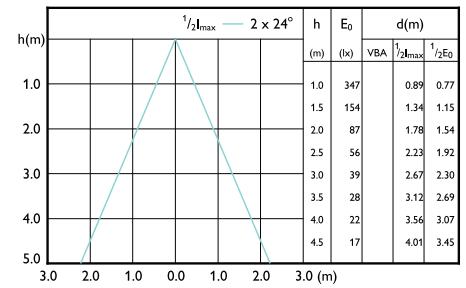

Beam diagram - MAS ExpertColor 10.8-50W 930 AR111 40D

Beam diagram - MAS ExpertColor 14.8-75W 930 AR111 24D

Beam diagram - MAS ExpertColor 14.8-75W 927 AR111 24D

Beam diagram - MAS ExpertColor 10.8-50W 927 AR111 9D