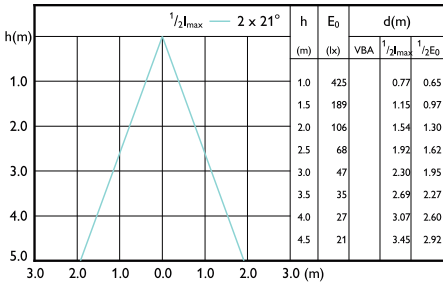

MASTER LED-spot ExpertColor AR111

Beam Diagrams

Beam diagram - MAS ExpertColor 14.8-75W
940 AR111 45D