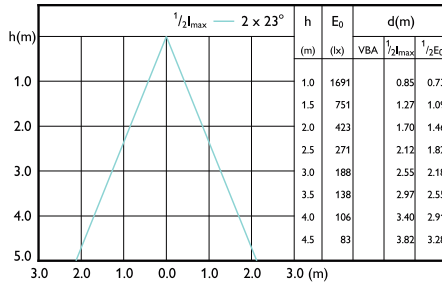

Beam diagram - MAS LEDExpertColor 20-100W
927 AR111 45D