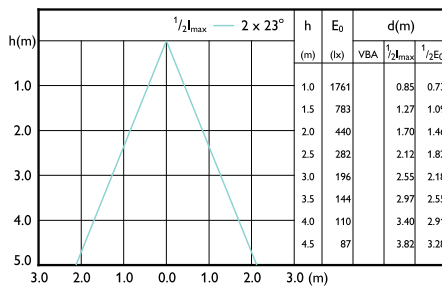

Beam diagram - MAS LEDExpertColor 20-100W 940 AR111 45D