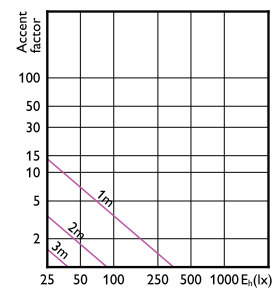

Accent Diagram - MAS ExpertColor 14.8-75W
927 AR111 45D