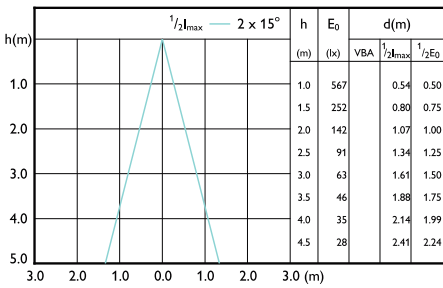

Beam diagram - MAS ExpertColor 14.8-75W 927 AR111 24D