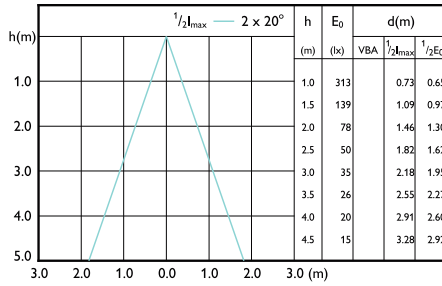

Beam diagram - MAS ExpertColor 14.8-75W
940 AR111 24D

Beam diagram - MAS ExpertColor 10.8-50W
930 AR111 24D

MASTER LED-spot ExpertColor AR111

Beam Diagrams

Beam diagram - MAS ExpertColor 10.8-50W 930 AR111 9D