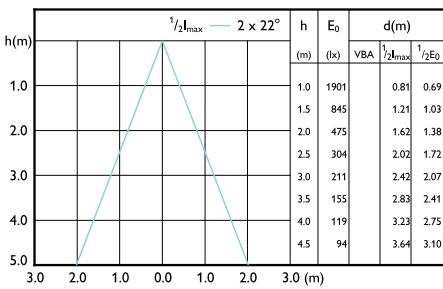

Beam diagram - MAS LEDExpertColor 20-100W 930 AR111 45D