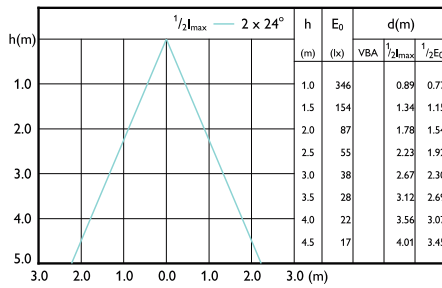

Beam diagram - MAS ExpertColor 14.8-75W
930 AR111 45D