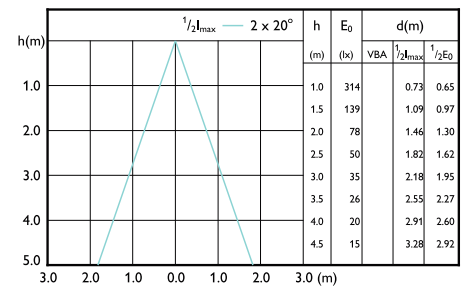

Beam diagram - MAS ExpertColor 10.8-50W 927 AR111 40D