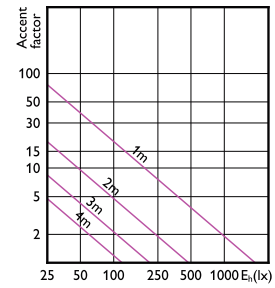

MASTER LED-spot ExpertColor AR111

Order Code	Full Product Name	Bereik omgevingstemperatuur	Energieverbruik kWh/1.000 uur
8719514333918	MAS ExpertColor 10.8-50W 927 AR111 9D	-20 tot +45 °C	11 kWh
8719514333970	MAS ExpertColor 10.8-50W 930 AR111 9D	-20 tot +45 °C	11 kWh

MASTER LED-spot ExpertColor AR111

MASTER LED-spot ExpertColor AR111

Accent Diagrams

Accent Diagram - MAS ExpertColor 10.8-50W
930 AR111 40D

Accent Diagram - MAS ExpertColor 14.8-75W
930 AR111 45D

Accent Diagram - MAS LEDExpertColor
20-100W 930 AR111 45D