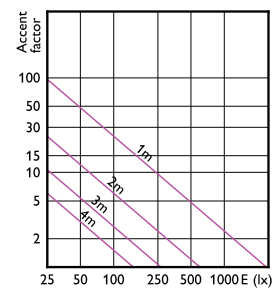

Accent Diagram - MAS LEExpertColor
20-100W 930 AR111 24D