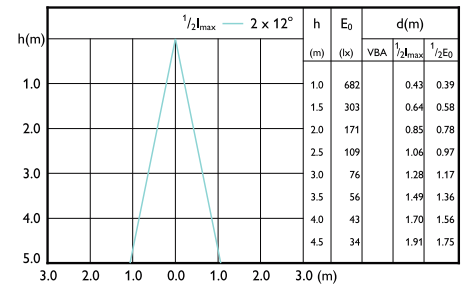

Beam diagram - MAS ExpertColor 10.8-50W
930 AR111 24D