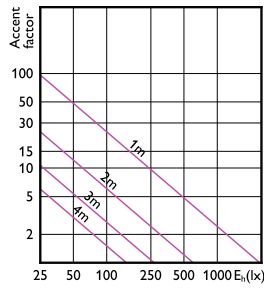

Accent Diagram - MAS ExpertColor 10.8-50W
930 AR111 24D

Accent Diagram - MAS ExpertColor 14.8-75W
927 AR111 45D

MASTER LED-spot ExpertColor AR111

Accent Diagrams

Accent Diagram - MAS ExpertColor 14.8-75W
940 AR111 24D