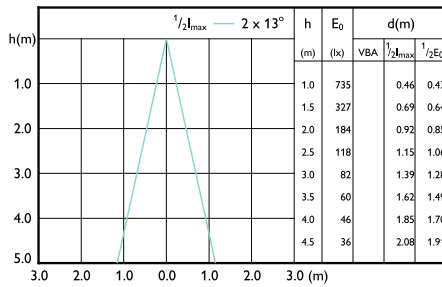

Beam diagram - MAS LEDExpertColor 20-100W
930 AR111 24D

Beam diagram - MAS ExpertColor 14.8-75W
930 AR111 45D

Beam diagram - MAS LEDExpertColor 20-100W
940 AR111 24D

Beam diagram - MAS LEDExpertColor 20-100W
927 AR111 24D