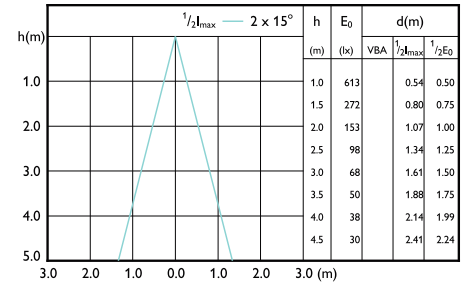

Beam diagram - MAS ExpertColor 14.8-75W 930 AR111 24D