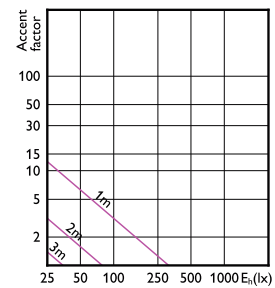

Accent Diagram - MAS LEExpertColor
20-100W 927 AR111 24D

Accent Diagram - MAS ExpertColor 14.8-75W
927 AR111 24D

Accent Diagram - MAS ExpertColor 14.8-75W
940 AR111 45D

Accent Diagram - MAS LEExpertColor
20-100W 940 AR111 45D