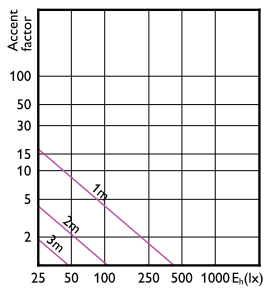

Accent Diagram - MAS ExpertColor 14.8-75W
940 AR111 45D