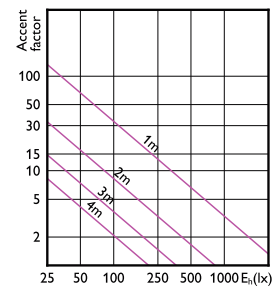

Accent Diagram - MAS LEDExpertColor
20-100W 940 AR111 24D