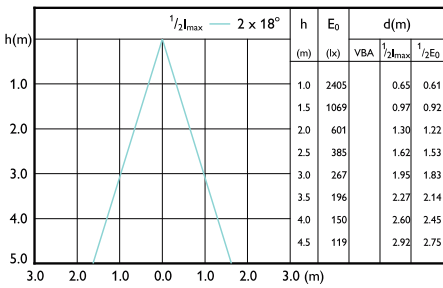

MASTER LED-spot ExpertColor AR111

Beam Diagrams

Beam diagram - MAS ExpertColor 14.8-75W
940 AR111 45D

Beam diagram - MAS LEDExpertColor 20-100W
927 AR111 45D

Beam diagram - MAS ExpertColor 10.8-50W
927 AR111 24D