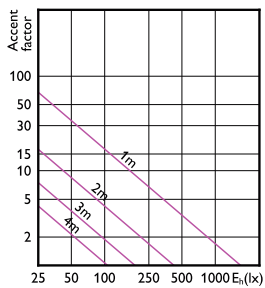

MASTER LED-spot ExpertColor AR111

Order Code	Full Product Name	Bereik omgevingstemperatuur	Energieverbruik kWh/1.000 uur
8719514333918	MAS ExpertColor 10.8-50W 927 AR111 9D	-20 tot +45 °C	11 kWh
8719514333970	MAS ExpertColor 10.8-50W 930 AR111 9D	-20 tot +45 °C	11 kWh

MASTER LED-spot ExpertColor AR111

MASTER LED-spot ExpertColor AR111

Accent Diagrams

Accent Diagram - MAS ExpertColor 10.8-50W
930 AR111 40D

Accent Diagram - MAS ExpertColor 14.8-75W
930 AR111 45D

Accent Diagram - MAS LEDExpertColor
20-100W 930 AR111 45D