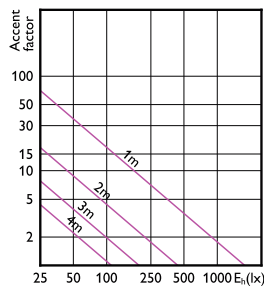

Accent Diagram - MAS LEExpertColor
20-100W 940 AR111 45D