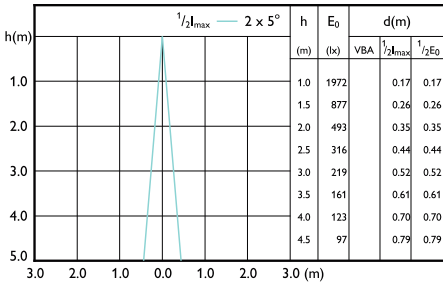

MASTER LED-spot ExpertColor AR111

Beam Diagrams

Beam diagram - MAS ExpertColor 10.8-50W 930 AR111 9D