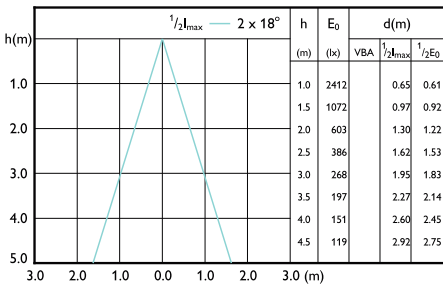

Beam diagram - MAS LEDExpertColor 20-100W
927 AR111 24D