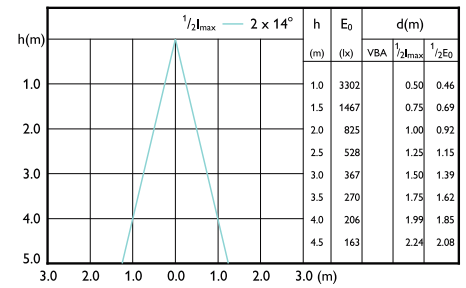

Beam diagram - MAS LEDExpertColor 20-100W
940 AR111 24D