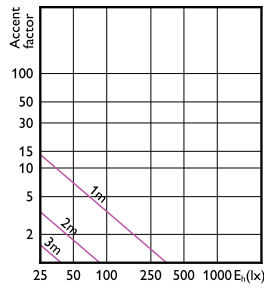

MASTER LED-spot ExpertColor AR111

Order Code	Full Product Name	Bereik omgevingstemperatuur	Energieverbruik kWh/1.000 uur
8719514333918	MAS ExpertColor 10.8-50W 927 AR111 9D	-20 tot +45 °C	11 kWh
8719514333970	MAS ExpertColor 10.8-50W 930 AR111 9D	-20 tot +45 °C	11 kWh

MASTER LED-spot ExpertColor AR111

MASTER LED-spot ExpertColor AR111

Accent Diagrams

Accent Diagram - MAS ExpertColor 10.8-50W
930 AR111 40D

Accent Diagram - MAS ExpertColor 14.8-75W
930 AR111 45D

Accent Diagram - MAS LEDExpertColor
20-100W 930 AR111 45D