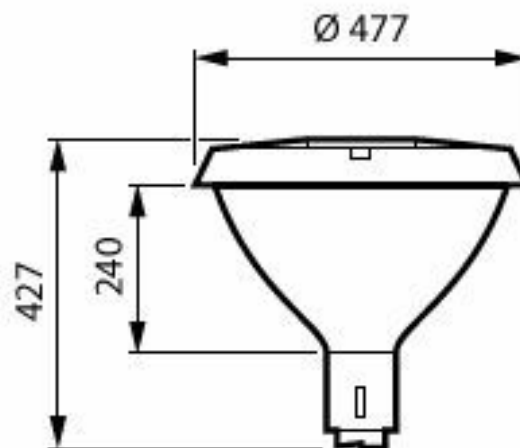

TownTune CCB plus,
BDP275

TownTune CCB, BDP278
with dome

Desenho dimensional

BDP275 LED22-4S/730 DW50 DGR D9 62P

BDP278 LED35-4S-740- DM10 DGR D9 62P

BDP277 LED35-4S-730 II DW50 DGR D9 62P

BDP276 LED35-4S-730 II DS50 D9 76P