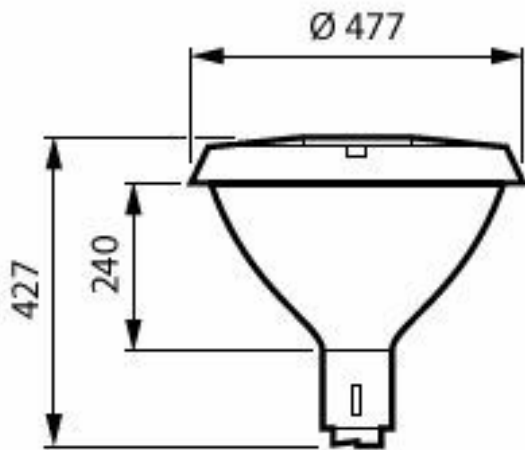

TownTune CCB plus,
BDP275

TownTune CCB, BDP278
with dome

Desenho dimensional

BDP275 LED22-4S/730 DW50 DGR D9 62P

BDP278 LED35-4S-740- DM10 DGR D9 62P

BDP277 LED35-4S-730 II DW50 DGR D9 62P

BDP276 LED35-4S-730 II DS50 D9 76P