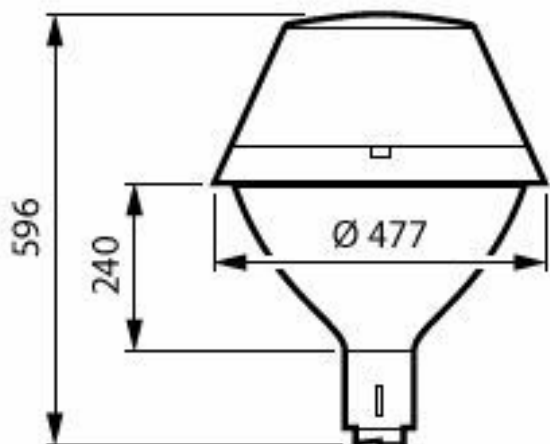

TownTune CCB plus,
BDP275

TownTune CCB, BDP278
with dome

Desenho dimensional

BDP275 LED22-4S/730 DW50 DGR D9 62P

BDP278 LED35-4S-740- DM10 DGR D9 62P

BDP277 LED35-4S-730 II DW50 DGR D9 62P

BDP276 LED35-4S-730 II DS50 D9 76P