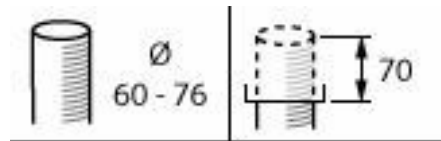

TownTune CCB, BDP277 with dome

TownTune CCB plus,
BDP275

TownTune CCB, BDP278
with dome

Plano de dimensiones

BDP275 LED22-4S/730 DW50 DGR D9 62P

BDP278 LED35-4S-740- DM10 DGR D9 62P

BDP277 LED35-4S-730 II DW50 DGR D9 62P