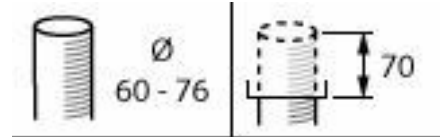

TownTune CCB, BDP277 with dome

TownTune CCB plus,
BDP275

TownTune CCB, BDP278
with dome

Plano de dimensiones

BDP275 LED22-4S/730 DW50 DGR D9 62P

BDP278 LED35-4S-740- DM10 DGR D9 62P

BDP277 LED35-4S-730 II DW50 DGR D9 62P