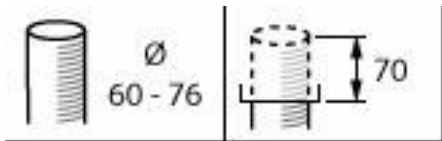

TownTune CCB, BDP277 with dome

TownTune CCB plus,
BDP275

TownTune CCB, BDP278
with dome

Plano de dimensiones

BDP275 LED22-4S/730 DW50 DGR D9 62P

BDP278 LED35-4S-740- DM10 DGR D9 62P

BDP277 LED35-4S-730 II DW50 DGR D9 62P