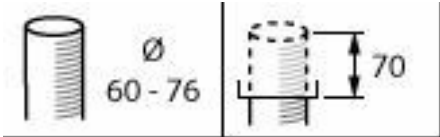

TownTune CCB, BDP277 with dome

TownTune CCB plus,
BDP275

TownTune CCB, BDP278
with dome

Plano de dimensiones

BDP275 LED22-4S/730 DW50 DGR D9 62P

BDP278 LED35-4S-740- DM10 DGR D9 62P

BDP277 LED35-4S-730 II DW50 DGR D9 62P