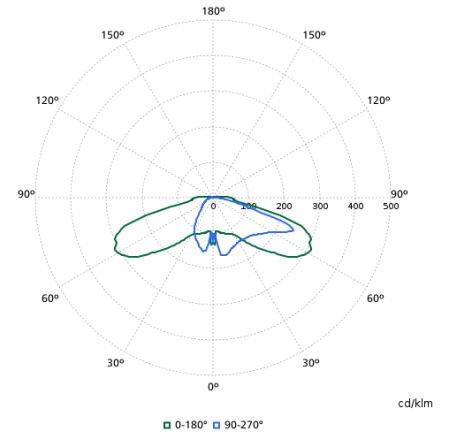

BDP275I - 912300060078