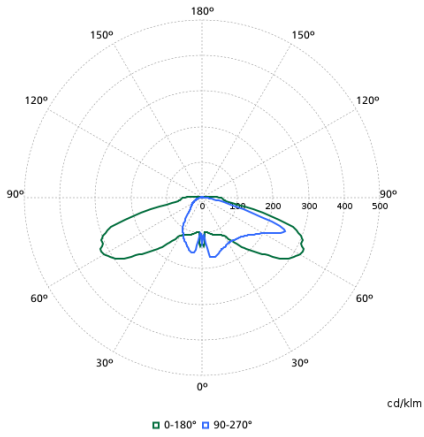

Polar normal diagrams

BDP275I - 912300060076