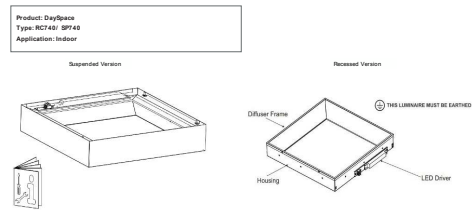

Features

- Intelligent inner edge light
- Seamless Joints
- Single Piece molded PC Diffuser
- Available in 2500/3000/3600lm with 4000/5700/6500K CCT
- THD< 10%, PD>0.9 5 & Class B serviceability
- Recessed/ Suspended versions
- Lifeclass of 50k hrs. @ 45°C ambient
- Fixed output/ DALI

Application

- Modern Workspaces
- Institutions
- Hospital
- Community Centers
- Auditoriums

Warnings and Safety

- Meant for Indoor Application Only. Should not be used in outdoor environment.

Dimensional drawing

Product details

DaySpace Troffer SP740-3

DaySpace Troffer SP740-2

DaySpace Troffer RC740

DaySpace Troffer SP740-1