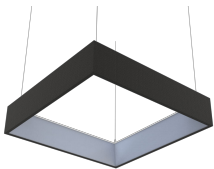

Product details

DaySpace Troffer SP740-3