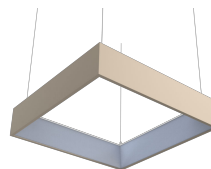

DaySpace Troffer SP740-1