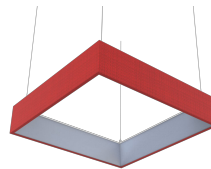

DaySpace Troffer SP740-2

DaySpace Troffer RC740