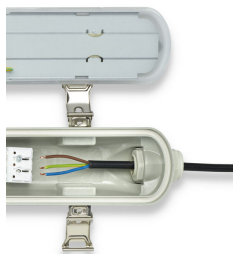

Деталі по продукції

Ledinaire waterproof WT065C,
side view

Ledinaire waterproof WT065C All-
in, through-wiring

Ledinaire waterproof All in L1200

Ledinaire Waterproof WT065C

Деталі по продукції

Ledinaire waterproof WT065C G2, mounting

Ledinaire waterproof, WT065C, wiring

Ledinaire waterproof All in, WT065C, easy connection

Ledinaire waterproof WT065C, side view

Ledinaire waterproof All in, WT065C, through wiring

Ledinaire waterproof WT065C, side view