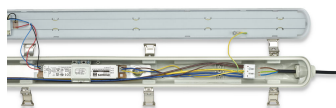

Деталі по продукції

Ledinaire waterproof WT065C,
side view

Ledinaire waterproof WT065C All-
in, through-wiring

Ledinaire waterproof All in L1200

Ledinaire Waterproof WT065C

Деталі по продукції

Ledinaire waterproof WT065C G2, mounting

Ledinaire waterproof, WT065C, wiring

Ledinaire waterproof All in, WT065C, easy connection

Ledinaire waterproof WT065C, side view

Ledinaire waterproof All in, WT065C, through wiring

Ledinaire waterproof WT065C, side view