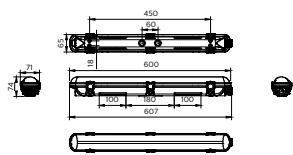

Cote

WT065C G2 L1200

WT065C G2 L1500

Detalii produs

Ledinaire waterproof WT065C,
side view

Ledinaire waterproof WT065C All-
in, through-wiring

Ledinaire waterproof All in L1200

Ledinaire Waterproof WT065C