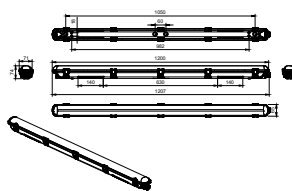

Cote

WT065C G2 L1200

WT065C G2 L1500

Detalii produs

Ledinaire waterproof WT065C,
side view

Ledinaire waterproof WT065C All-
in, through-wiring

Ledinaire waterproof All in L1200

Ledinaire Waterproof WT065C