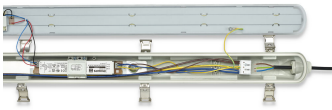

Detalii produs

Ledinaire waterproof WT065C G2,
mounting

Ledinaire waterproof, WT065C,
wiring

Ledinaire waterproof All in,
WT065C, easy connection

Ledinaire waterproof WT065C,
side view

Ledinaire waterproof All in,
WT065C, through wiring