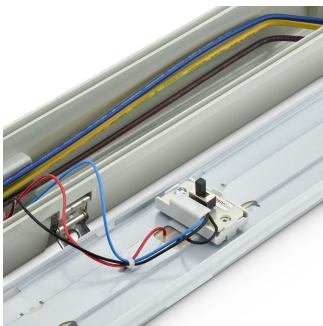

Detalii produs

Ledinaire waterproof WT065C G2,
mounting

Ledinaire waterproof, WT065C,
wiring

Ledinaire waterproof All in,
WT065C, easy connection

Ledinaire waterproof WT065C,
side view

Ledinaire waterproof All in,
WT065C, through wiring

Ledinaire waterproof WT065C,
side view

Ledinaire waterproof All in L1500

Ledinaire waterproof WT065C All-
in, through-wiring

Ledinaire waterproof All in,
WT065C, easy lumen switch

Ledinaire Waterproof WT065C