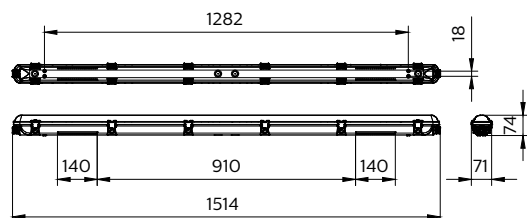

Cote

WT065C G2 L1200

WT065C G2 L1500

Detalii produs

Ledinaire waterproof WT065C,
side view

Ledinaire waterproof WT065C All-
in, through-wiring

Ledinaire waterproof All in L1200

Ledinaire Waterproof WT065C