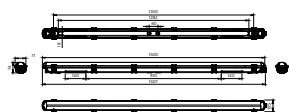

Ledinaire waterproof, WT065C

Cote