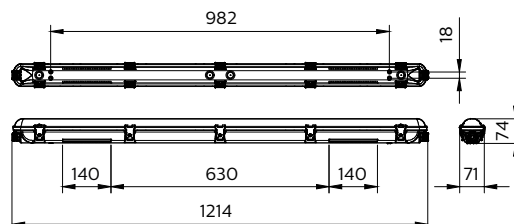

Cote

WT065C G2 L1200

WT065C G2 L1500

Detalii produs

Ledinaire waterproof WT065C,
side view

Ledinaire waterproof WT065C All-
in, through-wiring

Ledinaire waterproof All in L1200

Ledinaire Waterproof WT065C