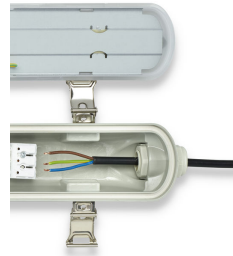

Cote

WT065C G2 L1200

WT065C G2 L1500

Detalii produs

Ledinaire waterproof WT065C,
side view

Ledinaire waterproof WT065C All-
in, through-wiring

Ledinaire waterproof All in L1200

Ledinaire Waterproof WT065C

Detalii produs

Ledinaire waterproof WT065C G2,
mounting

Ledinaire waterproof, WT065C,
wiring

Ledinaire waterproof All in,
WT065C, easy connection

Ledinaire waterproof WT065C,
side view

Ledinaire waterproof All in,
WT065C, through wiring

Ledinaire waterproof WT065C,
side view

Ledinaire waterproof All in L1500

Ledinaire waterproof WT065C All-
in, through-wiring

Ledinaire waterproof All in,
WT065C, easy lumen switch

Ledinaire Waterproof WT065C