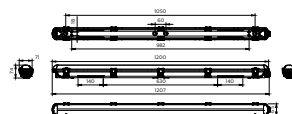

Cote

WT065C G2 L1200

WT065C G2 L1500

Detalii produs

Ledinaire waterproof WT065C,
side view

Ledinaire waterproof WT065C All-
in, through-wiring

Ledinaire waterproof All in L1200

Ledinaire Waterproof WT065C