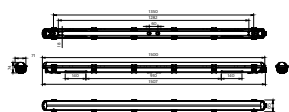

Dimensional drawing