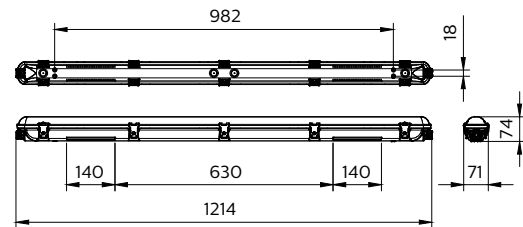

Ledinaire Waterproof WT065C

Dimensional drawing

WT065C G2 L1200

WT065C G2 L1500

Product details

Ledinaire waterproof WT065C,
side view

Ledinaire waterproof WT065C All-
in, through-wiring

Ledinaire waterproof All in L1200