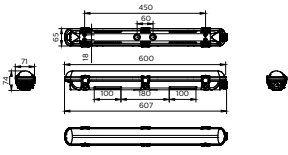

Ledinaire Waterproof WT065C

Dimensional drawing

WT065C G2 L1200

WT065C G2 L1500

Product details

Ledinaire waterproof WT065C,
side view

Ledinaire waterproof WT065C All-
in, through-wiring

Ledinaire waterproof All in L1200