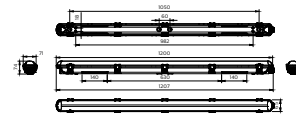

Ledinaire Waterproof WT065C

Dimensional drawing

WT065C G2 L1200

WT065C G2 L1500

Product details

Ledinaire waterproof WT065C,
side view

Ledinaire waterproof WT065C All-
in, through-wiring

Ledinaire waterproof All in L1200