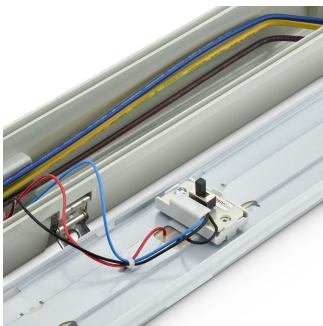

Ledinaire Waterproof WT065C

Product details

Ledinaire waterproof WT065C G2, mounting

Ledinaire waterproof, WT065C, wiring

Ledinaire waterproof All in, WT065C, easy connection

Ledinaire waterproof WT065C, side view

Ledinaire waterproof All in, WT065C, through wiring

Ledinaire waterproof WT065C, side view

Ledinaire waterproof All in L1500

Ledinaire waterproof WT065C All-in, through-wiring

Ledinaire waterproof All in, WT065C, easy lumen switch