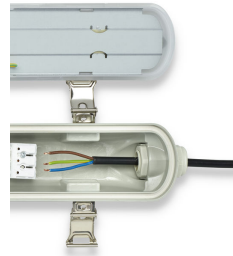

Ledinaire Waterproof WT065C

Dimensional drawing

WT065C G2 L1200

WT065C G2 L1500

Product details

Ledinaire waterproof WT065C,
side view

Ledinaire waterproof WT065C All-
in, through-wiring

Ledinaire waterproof All in L1200

Ledinaire Waterproof WT065C

Product details

Ledinaire waterproof WT065C G2, mounting

Ledinaire waterproof, WT065C, wiring

Ledinaire waterproof All in, WT065C, easy connection

Ledinaire waterproof WT065C, side view

Ledinaire waterproof All in, WT065C, through wiring

Ledinaire waterproof WT065C, side view

Ledinaire waterproof All in L1500

Ledinaire waterproof WT065C All-in, through-wiring

Ledinaire waterproof All in, WT065C, easy lumen switch