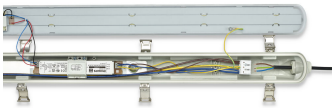

Ledinaire Waterproof WT065C

Product details

Ledinaire waterproof WT065C G2, mounting

Ledinaire waterproof, WT065C, wiring

Ledinaire waterproof All in, WT065C, easy connection

Ledinaire waterproof WT065C, side view