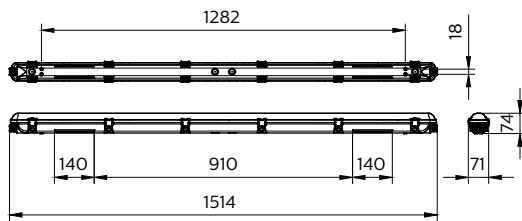

Ledinaire Waterproof WT065C

Dimensional drawing

WT065C G2 L1200

WT065C G2 L1500

Product details

Ledinaire waterproof WT065C,
side view

Ledinaire waterproof WT065C All-
in, through-wiring

Ledinaire waterproof All in L1200