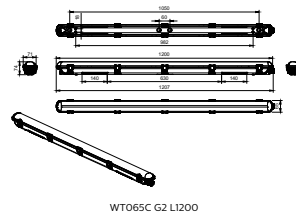

Ledinaire Waterproof WT065C

Dimensional drawing

WT065C G2 L1200

WT065C G2 L1500

Product details

Ledinaire waterproof WT065C,
side view

Ledinaire waterproof WT065C All-
in, through-wiring

Ledinaire waterproof All in L1200