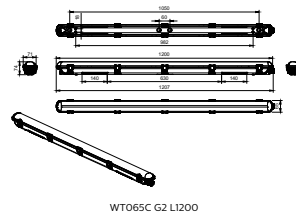

Ledinaire Waterproof WT065C

Dimensional drawing

WT065C G2 L1200

WT065C G2 L1500

Type	Dimension (mm)						Nr. of clips	
	A	B	C	D	E min	E max		
WT065C LED445-840 PSU L1800	83	1870	97	56	851	1120	90	16
WT065C LED445-840 PSU L1800		1870						