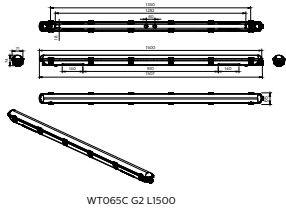

Ledinaire Waterproof WT065C

Dimensional drawing

WT065C G2 L1200

WT065C G2 L1500

Type	Dimension (mm)						Nr. of clips	
	A	B	C	D	E min	E max		
WT065C LED445-840 PSU L1800	83	1870	97	56	851	1120	90	16
WT065C LED445-840 PSU L1800		1870						