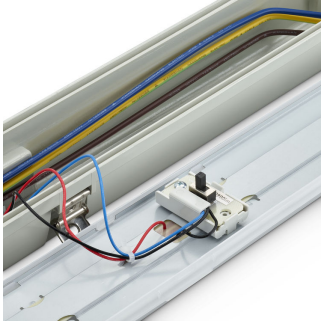

Ledinaire Waterproof WT065C

Product details

Ledinaire waterproof WT065C,
side view

Ledinaire waterproof WT065C All-
in, through-wiring

Ledinaire waterproof All in L1200

Ledinaire waterproof WT065C G2,
mounting

Ledinaire waterproof, WT065C,
wiring

Ledinaire waterproof All in,
WT065C, easy connection

Ledinaire waterproof WT065C,
side view

Ledinaire waterproof All in,
WT065C, through wiring

Ledinaire waterproof WT065C,
side view

Ledinaire waterproof All in L1500

Ledinaire waterproof WT065C All-
in, through-wiring

Ledinaire Waterproof WT065C

Product details

Ledinaire waterproof All in, WT065C, easy lumen switch

General Information

Driver included	Yes
Number of gear units	1 unit