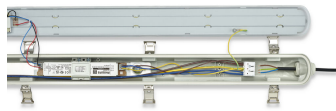

Ledinaire waterproof All in,
WT065C, easy connection

Ledinaire waterproof WT065C,
side view