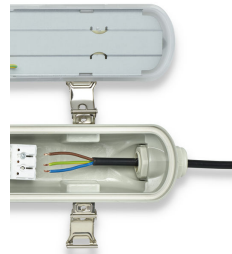

Ledinaire Waterproof WT065C

Product details

Ledinaire waterproof WT065C,
side view

Ledinaire waterproof WT065C All-
in, through-wiring

Ledinaire waterproof All in L1200

Ledinaire waterproof WT065C G2,
mounting

Ledinaire waterproof, WT065C,
wiring

Ledinaire waterproof All in,
WT065C, easy connection

Ledinaire waterproof WT065C,
side view

Ledinaire waterproof All in,
WT065C, through wiring

Ledinaire waterproof WT065C,
side view