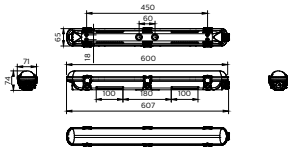

Ledinaire Waterproof WT065C

Dimensional drawing

WT065C G2 L1200

WT065C G2 L1500

Type	Dimension (mm)						Nr. of clips	
	A	B	C	D	E min	E max		
WT065C LED445-840 PSU L1800	83	1870	97	56	851	1120	90	16
WT065C LED445-840 PSU L1800		1870						