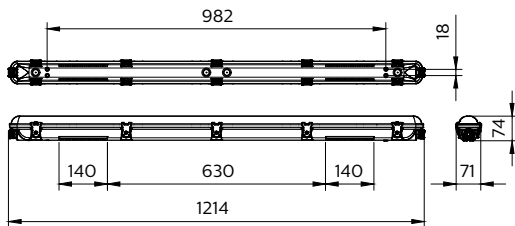

Ledinaire Waterproof WT065C

Dimensional drawing

WT065C G2 L1200

WT065C G2 L1500

Type	Dimension (mm)						Nr. of clips	
	A	B	C	D	E min	E max		
WT065C LED445-840 PSU L1800	83	1870	97	56	851	1120	90	16
WT065C LED445-840 PSU L1800		1870						