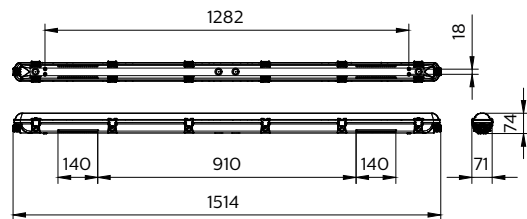

Ledinaire Waterproof WT065C

Dimensional drawing

WT065C G2 L1200

WT065C G2 L1500

Type	Dimension (mm)						Nr. of clips	
	A	B	C	D	E min	E max		
WT065C LED445-840 PSU L1800	83	1870	97	56	851	1120	90	16
WT065C LED445-840 PSU L1800		1870						