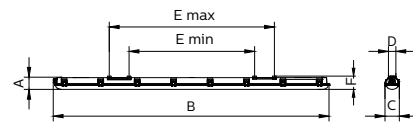

Ledinaire Waterproof WT065C

Dimensional drawing

WT065C G2 L1200

WT065C G2 L1500

Type	Dimension (mm)						Nr. of clips	
	A	B	C	D	E min	E max		
WT065C LED445-840 PSU L1800	83	1870	97	56	851	1120	90	16
WT065C LED445-840 PSU L1800		1870						