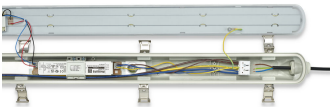

Ledinaire waterproof WT065C All-in, through-wiring

Ledinaire waterproof All in L1200

Ledinaire waterproof All in, WT065C, easy connection

Ledinaire waterproof All in, WT065C, through wiring

Ledinaire waterproof WT065C, side view