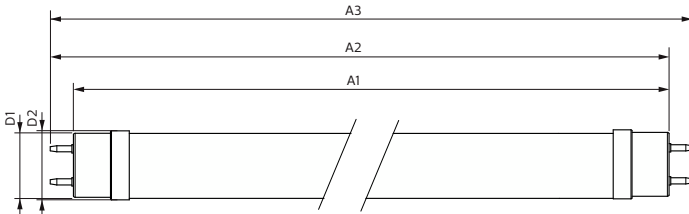

Application

- Hospitality, retail, office, industrial applications

Specialty LED tube

Versions

MAS-LEDtube-Spectrum-T5-20260303

LEDtube MAS GC1 20W G5

LEDtube 220-240V G13 4ft

Dimensional drawing

D1	D2	A1	A2	A3
25.8mm	28mm	1198.2mm	1205.3mm	1212.4mm

Product	D1	D2	A1	A2	A3
MAS LEDtube Spectrum 1200mm 2000lm T5	15.2 mm	18/22 mm	1,147.8 mm	1,154.9 mm	1,162 mm

Product	D1	D2	A1	A2	A3
Sensor LEDtube 1200mm 16W 840 T8	25.7 mm	28 mm	1,198.2 mm	1,205.3 mm	1,212.4 mm
Sensor LEDtube 1200mm 16W 865 T8	25.7 mm	28 mm	1,198.2 mm	1,205.3 mm	1,212.4 mm

Product	D1	D2	A1	A2	A3
MAS LEDtube Spectrum 1200mm 20W	25.8 mm	28 mm	1,198.2 mm	1,205.3 mm	1,212.4 mm

Specialty LED tube

Dimensional drawing

Product	D1	D2	A1	A2	A3
MAS LEDtube Spectrum 1200mm 1500lm	25.8 mm	28 mm	1,199.4 mm	1,206.5 mm	1,213.6 mm