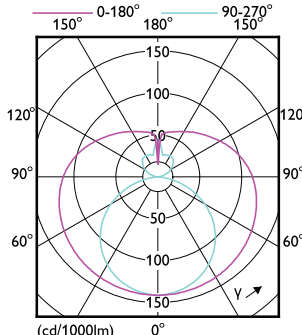

Specialty LED tube

Order Code	Full Product Name	Ambient temperature range	Energy
			Consumption kWh/1000 h
929001826408	MAS LEDtube Spectrum 1200mm 1500lm	-20 to +45 °C	-
929003145310	MAS LEDtube Spectrum 1200mm 20W	-20 to +45 °C	20 kWh
929003574510	MAS LEDtube Spectrum 1200mm 2000lm T5	-20 to +45 °C	-
929004578638	Ledtube SW DE HO 1200mm 20w 12000k T8	-20 to +45 °C	-
929004578738	Ledtube SW DE HO 600mm 8w 12000k T8	-20 to +45 °C	-
929003103310	Sensor LEDtube 1200mm 16W 840 T8	-20 °C to 45 °C	-
929003103410	Sensor LEDtube 1200mm 16W 865 T8	-20 °C to 45 °C	-