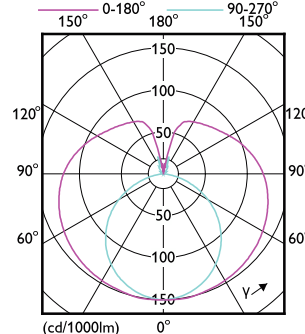

Specialty LED tube

Order Code	Full Product Name	Ambient temperature range	Energy
			Consumption kWh/1000 h
929001826408	MAS LEDtube Spectrum 1200mm 1500lm	-20 to +45 °C	-
929003145310	MAS LEDtube Spectrum 1200mm 20W	-20 to +45 °C	20 kWh
929003574510	MAS LEDtube Spectrum 1200mm 2000lm T5	-20 to +45 °C	-
929004578638	Ledtube SW DE HO 1200mm 20w 12000k T8	-20 to +45 °C	-
929004578738	Ledtube SW DE HO 600mm 8w 12000k T8	-20 to +45 °C	-
929003103310	Sensor LEDtube 1200mm 16W 840 T8	-20 °C to 45 °C	-
929003103410	Sensor LEDtube 1200mm 16W 865 T8	-20 °C to 45 °C	-