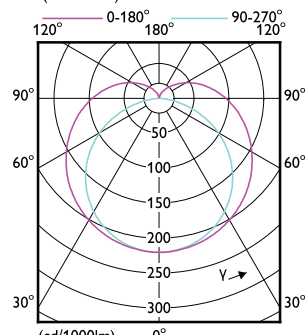

Specialty LED tube

Order Code	Full Product Name	Ambient temperature range	Energy
			Consumption kWh/1000 h
929001826408	MAS LEDtube Spectrum 1200mm 1500lm	-20 to +45 °C	-
929003145310	MAS LEDtube Spectrum 1200mm 20W	-20 to +45 °C	20 kWh
929003574510	MAS LEDtube Spectrum 1200mm 2000lm T5	-20 to +45 °C	-
929004578638	Ledtube SW DE HO 1200mm 20w 12000k T8	-20 to +45 °C	-
929004578738	Ledtube SW DE HO 600mm 8w 12000k T8	-20 to +45 °C	-
929003103310	Sensor LEDtube 1200mm 16W 840 T8	-20 °C to 45 °C	-
929003103410	Sensor LEDtube 1200mm 16W 865 T8	-20 °C to 45 °C	-