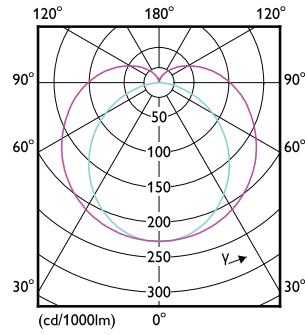

Specialty LED tube

Order Code	Full Product Name	Ambient temperature range	Energy
			Consumption kWh/1000 h
929001826408	MAS LEDtube Spectrum 1200mm 1500lm	-20 to +45 °C	-
929003145310	MAS LEDtube Spectrum 1200mm 20W	-20 to +45 °C	20 kWh
929003574510	MAS LEDtube Spectrum 1200mm 2000lm T5	-20 to +45 °C	-
929004578638	Ledtube SW DE HO 1200mm 20w 12000k T8	-20 to +45 °C	-
929004578738	Ledtube SW DE HO 600mm 8w 12000k T8	-20 to +45 °C	-
929003103310	Sensor LEDtube 1200mm 16W 840 T8	-20 °C to 45 °C	-
929003103410	Sensor LEDtube 1200mm 16W 865 T8	-20 °C to 45 °C	-