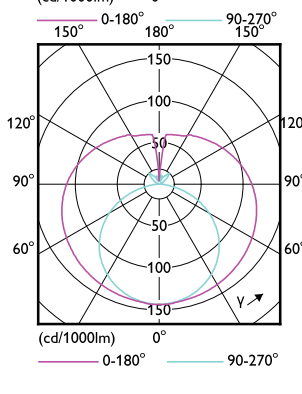

Specialty LED tube

Order Code	Full Product Name	Ambient temperature range	Energy
			Consumption kWh/1000 h
929001826408	MAS LEDtube Spectrum 1200mm 1500lm	-20 to +45 °C	-
929003145310	MAS LEDtube Spectrum 1200mm 20W	-20 to +45 °C	20 kWh
929003574510	MAS LEDtube Spectrum 1200mm 2000lm T5	-20 to +45 °C	-
929004578638	Ledtube SW DE HO 1200mm 20w 12000k T8	-20 to +45 °C	-
929004578738	Ledtube SW DE HO 600mm 8w 12000k T8	-20 to +45 °C	-
929003103310	Sensor LEDtube 1200mm 16W 840 T8	-20 °C to 45 °C	-
929003103410	Sensor LEDtube 1200mm 16W 865 T8	-20 °C to 45 °C	-