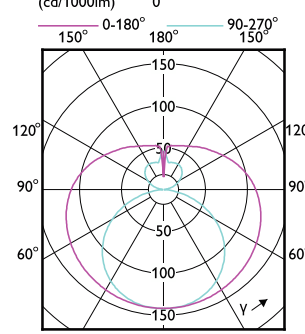

Specialty LED tube

Order Code	Full Product Name	Ambient temperature range	Energy
			Consumption kWh/1000 h
929001826408	MAS LEDtube Spectrum 1200mm 1500lm	-20 to +45 °C	-
929003145310	MAS LEDtube Spectrum 1200mm 20W	-20 to +45 °C	20 kWh
929003574510	MAS LEDtube Spectrum 1200mm 2000lm T5	-20 to +45 °C	-
929004578638	Ledtube SW DE HO 1200mm 20w 12000k T8	-20 to +45 °C	-
929004578738	Ledtube SW DE HO 600mm 8w 12000k T8	-20 to +45 °C	-
929003103310	Sensor LEDtube 1200mm 16W 840 T8	-20 °C to 45 °C	-
929003103410	Sensor LEDtube 1200mm 16W 865 T8	-20 °C to 45 °C	-