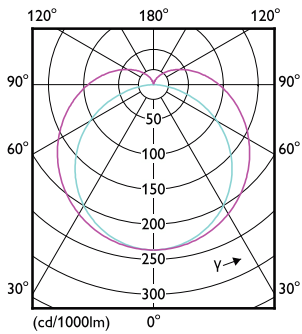

Specialty LED tube

Order Code	Full Product Name	Ambient temperature range	Energy
			Consumption kWh/1000 h
929001826408	MAS LEDtube Spectrum 1200mm 1500lm	-20 to +45 °C	-
929003145310	MAS LEDtube Spectrum 1200mm 20W	-20 to +45 °C	20 kWh
929003574510	MAS LEDtube Spectrum 1200mm 2000lm T5	-20 to +45 °C	-
929004578638	Ledtube SW DE HO 1200mm 20w 12000k T8	-20 to +45 °C	-
929004578738	Ledtube SW DE HO 600mm 8w 12000k T8	-20 to +45 °C	-
929003103310	Sensor LEDtube 1200mm 16W 840 T8	-20 °C to 45 °C	-
929003103410	Sensor LEDtube 1200mm 16W 865 T8	-20 °C to 45 °C	-