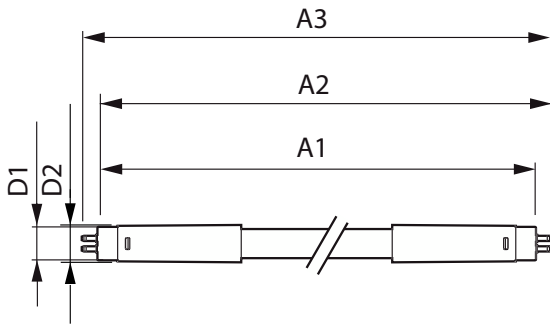

Application

- Hospitality, retail, office, industrial applications

Specialty LED tube

Versions

MAS-LEDtube-Spectrum-T5-20260303

LEDtube MAS GC1 20W G5

LEDtube 220-240V G13 4ft

Dimensional drawing

D1	D2	A1	A2	A3
25.8mm	28mm	1198.2mm	1205.3mm	1212.4mm

Product	D1	D2	A1	A2	A3
MAS LEDtube Spectrum 1200mm 2000lm T5	15.2 mm	18/22 mm	1,147.8 mm	1,154.9 mm	1,162 mm

Product	D1	D2	A1	A2	A3
Sensor LEDtube 1200mm 16W 840 T8	25.7 mm	28 mm	1,198.2 mm	1,205.3 mm	1,212.4 mm
Sensor LEDtube 1200mm 16W 865 T8	25.7 mm	28 mm	1,198.2 mm	1,205.3 mm	1,212.4 mm

Product	D1	D2	A1	A2	A3
MAS LEDtube Spectrum 1200mm 20W	25.8 mm	28 mm	1,198.2 mm	1,205.3 mm	1,212.4 mm

Specialty LED tube

Dimensional drawing

Product	D1	D2	A1	A2	A3
MAS LEDtube Spectrum 1200mm 1500lm	25.8 mm	28 mm	1,199.4 mm	1,206.5 mm	1,213.6 mm