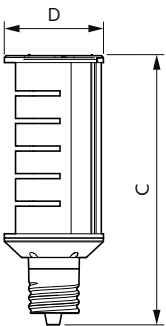

Application

- Design for horizontal application
- Wall packs, Shoeboxes, Post-Top fixtures
- Parking lots, public areas and office outdoor fixtures

LED Wallpack Retrofits

Versions

LEDTForce WallPack EX39

Dimensional drawing

Product	D	C
40WP/LED/850/LS EX39 G3 BB 3/1	92 mm	215 mm