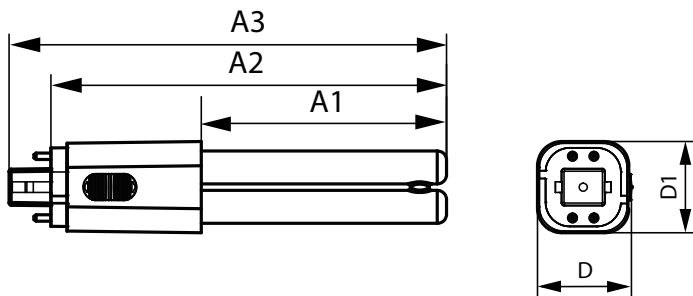

CorePro LED PLC 4P

Версії

929004432202-CorePro-LED-
PLC-360D-6-5W-3CCT-4P-
G24q-2

929004432302-CorePro-LED-
PLC-360D-9-5W-3CCT-4P-
G24q-3

929004432102-CorePro-LED-
PLC-360D-5-5W-3CCT-4P-
G24q-1

Розміри

Product	D1	D	A1	A2	A3
CorePro LED PLC 360D 5.5W 3CCT 4P G24q-1	34 mm	34 mm	60 mm	116 mm	134 mm
CorePro LED PLC 360D 6.5W 3CCT 4P G24q-2	34 mm	34 mm	69 mm	125 mm	143 mm
CorePro LED PLC 360D 9.5W 3CCT 4P G24q-3	34 mm	34 mm	92 mm	148 mm	166 mm

Product	D1	D2	A1	A2	A3
CorePro LED PLC 5.5W 830 4P G24q-1	34 mm	34 mm	109 mm	128 mm	144 mm
CorePro LED PLC 5.5W 840 4P G24q-1	34 mm	34 mm	109 mm	128 mm	144 mm
CorePro LED PLC 6.5W 830 4P G24q-2	34 mm	34 mm	109 mm	128 mm	144 mm
CorePro LED PLC 6.5W 840 4P G24q-2	34 mm	34 mm	109 mm	128 mm	144 mm
CorePro LED PLC 9.5W 830 4P G24q-3	34 mm	34 mm	129 mm	148 mm	164 mm
CorePro LED PLC 9.5W 840 4P G24q-3	34 mm	34 mm	129 mm	148 mm	164 mm