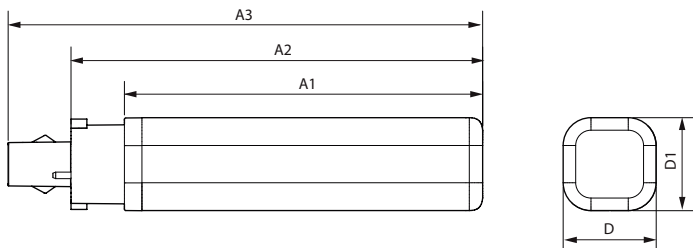

CorePro LED PLC 4P

Версії

929004432202-CorePro-LED-
PLC-360D-6-5W-3CCT-4P-
G24q-2

929004432302-CorePro-LED-
PLC-360D-9-5W-3CCT-4P-
G24q-3

929004432102-CorePro-LED-
PLC-360D-5-5W-3CCT-4P-
G24q-1

Розміри

Product	D1	D	A1	A2	A3
CorePro LED PLC 360D 5.5W 3CCT 4P G24q-1	34 mm	34 mm	60 mm	116 mm	134 mm
CorePro LED PLC 360D 6.5W 3CCT 4P G24q-2	34 mm	34 mm	69 mm	125 mm	143 mm
CorePro LED PLC 360D 9.5W 3CCT 4P G24q-3	34 mm	34 mm	92 mm	148 mm	166 mm

Product	D1	D2	A1	A2	A3
CorePro LED PLC 5.5W 830 4P G24q-1	34 mm	34 mm	109 mm	128 mm	144 mm
CorePro LED PLC 5.5W 840 4P G24q-1	34 mm	34 mm	109 mm	128 mm	144 mm
CorePro LED PLC 6.5W 830 4P G24q-2	34 mm	34 mm	109 mm	128 mm	144 mm
CorePro LED PLC 6.5W 840 4P G24q-2	34 mm	34 mm	109 mm	128 mm	144 mm
CorePro LED PLC 9.5W 830 4P G24q-3	34 mm	34 mm	129 mm	148 mm	164 mm
CorePro LED PLC 9.5W 840 4P G24q-3	34 mm	34 mm	129 mm	148 mm	164 mm