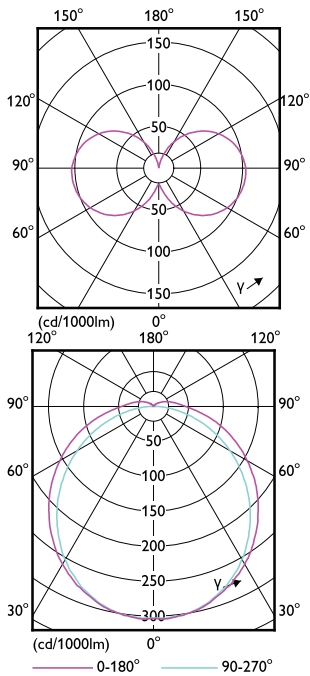

CorePro LED PLC 4P

Order Code	Full Product Name	Omgivelsestemperaturområde	Energiforbrug kWh/1000 t.
929004432102	CorePro LED PLC 360D 5.5W 3CCT 4P G24q-1	-20 til +35 °C	6 kWh
929003757602	CorePro LED PLC 5.5W 830 4P G24q-1	-20 til +45 °C	6 kWh
929003757702	CorePro LED PLC 5.5W 840 4P G24q-1	-20 til +45 °C	6 kWh
929003757802	CorePro LED PLC 6.5W 830 4P G24q-2	-20 til +45 °C	7 kWh
929003757902	CorePro LED PLC 6.5W 840 4P G24q-2	-20 til +45 °C	7 kWh
929003758002	CorePro LED PLC 9.5W 830 4P G24q-3	-20 til +45 °C	10 kWh
929003758102	CorePro LED PLC 9.5W 840 4P G24q-3	-20 til +45 °C	10 kWh