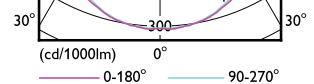

CorePro LED PLC 4P

Order Code	Full Product Name	Omgivelsestemperaturområde	Energiforbrug kWh/1000 t.
929004432102	CorePro LED PLC 360D 5.5W 3CCT 4P G24q-1	-20 til +35 °C	6 kWh
929003757602	CorePro LED PLC 5.5W 830 4P G24q-1	-20 til +45 °C	6 kWh
929003757702	CorePro LED PLC 5.5W 840 4P G24q-1	-20 til +45 °C	6 kWh
929003757802	CorePro LED PLC 6.5W 830 4P G24q-2	-20 til +45 °C	7 kWh
929003757902	CorePro LED PLC 6.5W 840 4P G24q-2	-20 til +45 °C	7 kWh
929003758002	CorePro LED PLC 9.5W 830 4P G24q-3	-20 til +45 °C	10 kWh
929003758102	CorePro LED PLC 9.5W 840 4P G24q-3	-20 til +45 °C	10 kWh