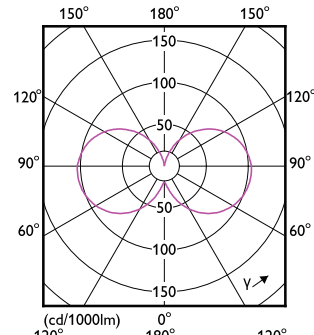

CorePro LED PLC 4P

Order Code	Full Product Name	Omgivelsestemperaturområde	Energiforbrug kWh/1000 t.
929004432102	CorePro LED PLC 360D 5.5W 3CCT 4P G24q-1	-20 til +35 °C	6 kWh
929003757602	CorePro LED PLC 5.5W 830 4P G24q-1	-20 til +45 °C	6 kWh
929003757702	CorePro LED PLC 5.5W 840 4P G24q-1	-20 til +45 °C	6 kWh
929003757802	CorePro LED PLC 6.5W 830 4P G24q-2	-20 til +45 °C	7 kWh
929003757902	CorePro LED PLC 6.5W 840 4P G24q-2	-20 til +45 °C	7 kWh
929003758002	CorePro LED PLC 9.5W 830 4P G24q-3	-20 til +45 °C	10 kWh
929003758102	CorePro LED PLC 9.5W 840 4P G24q-3	-20 til +45 °C	10 kWh