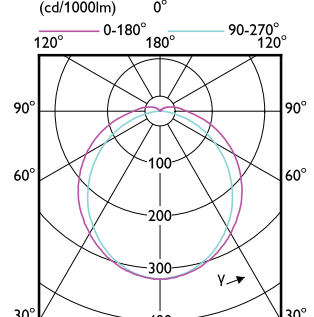

CorePro LED PLC 4P

Order Code	Full Product Name	Omgivelsestemperaturområde	Energiforbrug kWh/1000 t.
929004432102	CorePro LED PLC 360D 5.5W 3CCT 4P G24q-1	-20 til +35 °C	6 kWh
929003757602	CorePro LED PLC 5.5W 830 4P G24q-1	-20 til +45 °C	6 kWh
929003757702	CorePro LED PLC 5.5W 840 4P G24q-1	-20 til +45 °C	6 kWh
929003757802	CorePro LED PLC 6.5W 830 4P G24q-2	-20 til +45 °C	7 kWh
929003757902	CorePro LED PLC 6.5W 840 4P G24q-2	-20 til +45 °C	7 kWh
929003758002	CorePro LED PLC 9.5W 830 4P G24q-3	-20 til +45 °C	10 kWh
929003758102	CorePro LED PLC 9.5W 840 4P G24q-3	-20 til +45 °C	10 kWh