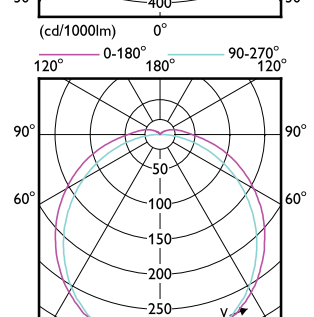

CorePro LED PLC 4P

Order Code	Full Product Name	Omgivelsestemperaturområde	Energiforbrug kWh/1000 t.
929004432102	CorePro LED PLC 360D 5.5W 3CCT 4P G24q-1	-20 til +35 °C	6 kWh
929003757602	CorePro LED PLC 5.5W 830 4P G24q-1	-20 til +45 °C	6 kWh
929003757702	CorePro LED PLC 5.5W 840 4P G24q-1	-20 til +45 °C	6 kWh
929003757802	CorePro LED PLC 6.5W 830 4P G24q-2	-20 til +45 °C	7 kWh
929003757902	CorePro LED PLC 6.5W 840 4P G24q-2	-20 til +45 °C	7 kWh
929003758002	CorePro LED PLC 9.5W 830 4P G24q-3	-20 til +45 °C	10 kWh
929003758102	CorePro LED PLC 9.5W 840 4P G24q-3	-20 til +45 °C	10 kWh