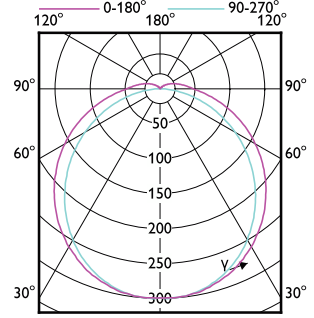

CorePro LED PLC 4P

Order Code	Full Product Name	Omgivelsestemperaturområde	Energiforbrug kWh/1000 t.
929004432102	CorePro LED PLC 360D 5.5W 3CCT 4P G24q-1	-20 til +35 °C	6 kWh
929003757602	CorePro LED PLC 5.5W 830 4P G24q-1	-20 til +45 °C	6 kWh
929003757702	CorePro LED PLC 5.5W 840 4P G24q-1	-20 til +45 °C	6 kWh
929003757802	CorePro LED PLC 6.5W 830 4P G24q-2	-20 til +45 °C	7 kWh
929003757902	CorePro LED PLC 6.5W 840 4P G24q-2	-20 til +45 °C	7 kWh
929003758002	CorePro LED PLC 9.5W 830 4P G24q-3	-20 til +45 °C	10 kWh
929003758102	CorePro LED PLC 9.5W 840 4P G24q-3	-20 til +45 °C	10 kWh