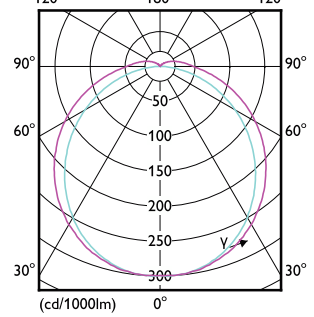

CorePro LED PLC 4P

Order Code	Full Product Name	Omgivelsestemperaturområde	Energiforbrug kWh/1000 t.
929004432102	CorePro LED PLC 360D 5.5W 3CCT 4P G24q-1	-20 til +35 °C	6 kWh
929003757602	CorePro LED PLC 5.5W 830 4P G24q-1	-20 til +45 °C	6 kWh
929003757702	CorePro LED PLC 5.5W 840 4P G24q-1	-20 til +45 °C	6 kWh
929003757802	CorePro LED PLC 6.5W 830 4P G24q-2	-20 til +45 °C	7 kWh
929003757902	CorePro LED PLC 6.5W 840 4P G24q-2	-20 til +45 °C	7 kWh
929003758002	CorePro LED PLC 9.5W 830 4P G24q-3	-20 til +45 °C	10 kWh
929003758102	CorePro LED PLC 9.5W 840 4P G24q-3	-20 til +45 °C	10 kWh