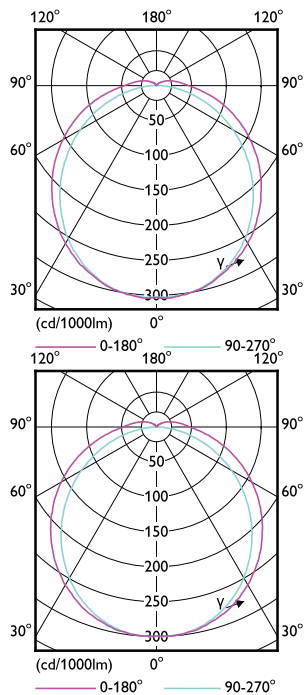

CorePro LED PLC 4P

Order Code	Full Product Name	Spotřeba energie
29041900	CorePro LED PLC 5.5W 830 4P G24q-1	5,5 W
29043300	CorePro LED PLC 5.5W 840 4P G24q-1	5,5 W
29045700	CorePro LED PLC 6.5W 830 4P G24q-2	6,5 W

Order Code	Full Product Name	Spotřeba energie
29047100	CorePro LED PLC 6.5W 840 4P G24q-2	6,5 W
29049500	CorePro LED PLC 9.5W 830 4P G24q-3	9,5 W
29051800	CorePro LED PLC 9.5W 840 4P G24q-3	9,5 W

Teplota okolí

Order Code	Full Product Name	Maximální teplota (jmen.)
29041900	CorePro LED PLC 5.5W 830 4P G24q-1	70 °C
29043300	CorePro LED PLC 5.5W 840 4P G24q-1	70 °C
29045700	CorePro LED PLC 6.5W 830 4P G24q-2	70 °C

Order Code	Full Product Name	Maximální teplota (jmen.)
29047100	CorePro LED PLC 6.5W 840 4P G24q-2	70 °C
29049500	CorePro LED PLC 9.5W 830 4P G24q-3	75 °C
29051800	CorePro LED PLC 9.5W 840 4P G24q-3	75 °C

Certifikace a použití

Order Code	Full Product Name	Spotřeba energie kWh/1000 h
29041900	CorePro LED PLC 5.5W 830 4P G24q-1	6 kWh
29043300	CorePro LED PLC 5.5W 840 4P G24q-1	6 kWh
29045700	CorePro LED PLC 6.5W 830 4P G24q-2	7 kWh
29047100	CorePro LED PLC 6.5W 840 4P G24q-2	7 kWh
29049500	CorePro LED PLC 9.5W 830 4P G24q-3	10 kWh
29051800	CorePro LED PLC 9.5W 840 4P G24q-3	10 kWh