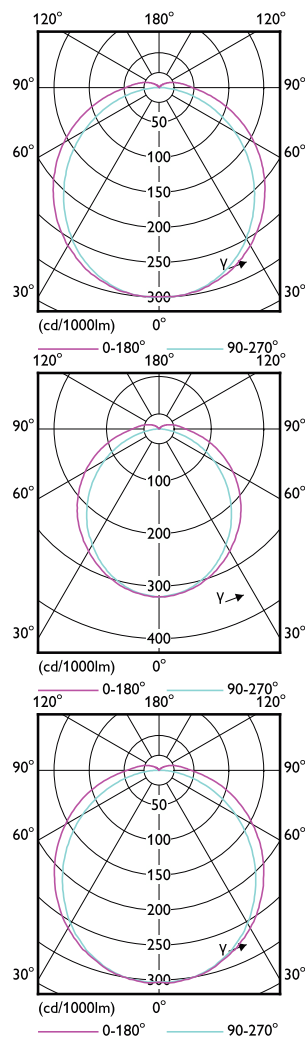

CorePro LED PLC 4P

Order Code	Full Product Name	Spotřeba energie
29041900	CorePro LED PLC 5.5W 830 4P G24q-1	5,5 W
29043300	CorePro LED PLC 5.5W 840 4P G24q-1	5,5 W
29045700	CorePro LED PLC 6.5W 830 4P G24q-2	6,5 W

Order Code	Full Product Name	Spotřeba energie
29047100	CorePro LED PLC 6.5W 840 4P G24q-2	6,5 W
29049500	CorePro LED PLC 9.5W 830 4P G24q-3	9,5 W
29051800	CorePro LED PLC 9.5W 840 4P G24q-3	9,5 W

Teplota okolí

Order Code	Full Product Name	Maximální teplota (jmen.)
29041900	CorePro LED PLC 5.5W 830 4P G24q-1	70 °C
29043300	CorePro LED PLC 5.5W 840 4P G24q-1	70 °C
29045700	CorePro LED PLC 6.5W 830 4P G24q-2	70 °C

Order Code	Full Product Name	Maximální teplota (jmen.)
29047100	CorePro LED PLC 6.5W 840 4P G24q-2	70 °C
29049500	CorePro LED PLC 9.5W 830 4P G24q-3	75 °C
29051800	CorePro LED PLC 9.5W 840 4P G24q-3	75 °C

Certifikace a použití

Order Code	Full Product Name	Spotřeba energie kWh/1000 h
29041900	CorePro LED PLC 5.5W 830 4P G24q-1	6 kWh
29043300	CorePro LED PLC 5.5W 840 4P G24q-1	6 kWh
29045700	CorePro LED PLC 6.5W 830 4P G24q-2	7 kWh
29047100	CorePro LED PLC 6.5W 840 4P G24q-2	7 kWh
29049500	CorePro LED PLC 9.5W 830 4P G24q-3	10 kWh
29051800	CorePro LED PLC 9.5W 840 4P G24q-3	10 kWh