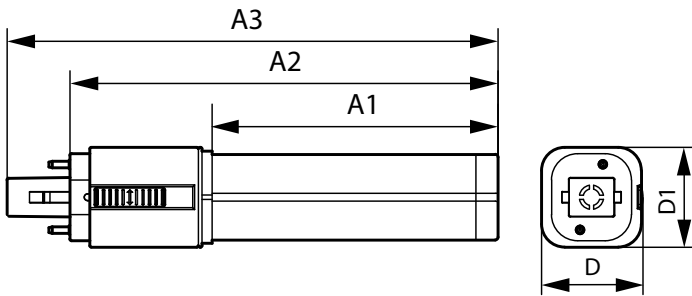

CorePro LED PLC 2P

Maatschets

Product	D1	D	A1	A2	A3
CorePro LED PLC 360D 5.9W 3CCT 2P G24d	35 mm	35 mm	65 mm	115 mm	137 mm
CorePro LED PLC 360D 6.9W 3CCT 2P G24d	35 mm	35 mm	70 mm	120 mm	142 mm
CorePro LED PLC 360D 8.9W 3CCT 2P G24d	35 mm	35 mm	100 mm	150 mm	172 mm

Productgegevens

Product detail image (DPP)

Product detail image (DPP)

Product detail image (DPP)