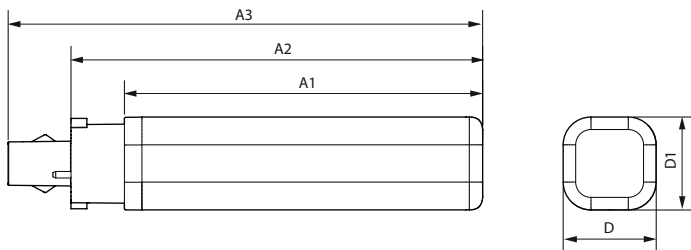

Versions

929004252802-CorePro-LED-
PLC-360D-5-9W-3CCT-2P-G24d

SPPR MLEDGA 0027

929004253002-CorePro-LED-
PLC-360D-8-9W-3CCT-2P-G24d

929004252902-CorePro-LED-
PLC-360D-6-9W-3CCT-2P-G24d

Maatschets

Product	D1	D2	A1	A2	A3
CorePro LED PLC 5.9W 830 2P G24d-1	34 mm		95 mm	115 mm	138 mm
CorePro LED PLC 5.9W 840 2P G24d-1	34 mm		95 mm	115 mm	138 mm
CorePro LED PLC 6.9W 830 2P G24d-2	34 mm		106 mm	125 mm	148 mm
CorePro LED PLC 6.9W 840 2P G24d-2	34 mm	34 mm	106 mm	125 mm	148 mm
CorePro LED PLC 8.9W 830 2P G24d-3	34 mm		129 mm	148 mm	171 mm
CorePro LED PLC 8.9W 840 2P G24d-3	34 mm	34 mm	129 mm	148 mm	171 mm