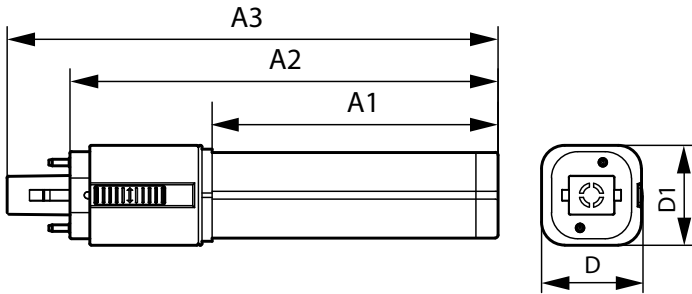

CorePro LED PLC 2P

Méretezett rajza

Product	D1	D	A1	A2	A3
CorePro LED PLC 360D 5.9W 3CCT 2P G24d	35 mm	35 mm	65 mm	115 mm	137 mm
CorePro LED PLC 360D 6.9W 3CCT 2P G24d	35 mm	35 mm	70 mm	120 mm	142 mm
CorePro LED PLC 360D 8.9W 3CCT 2P G24d	35 mm	35 mm	100 mm	150 mm	172 mm

Termék részletei

Product detail image (DPP)

Product detail image (DPP)

Product detail image (DPP)