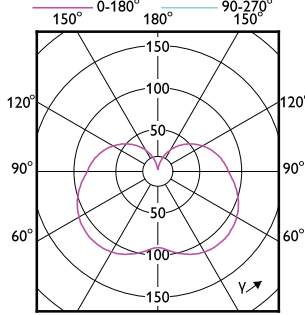

CorePro LED PLC 2P