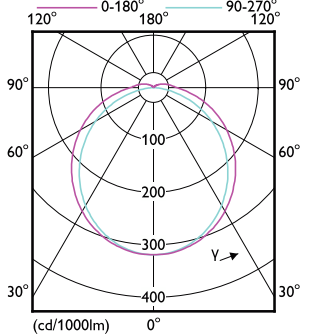

CorePro LED PLC 2P