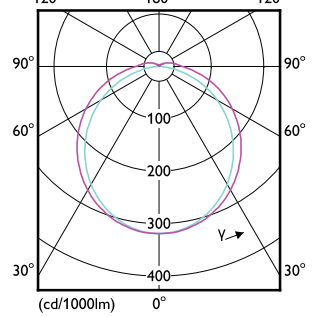

CorePro LED PLC 2P

Order Code	Full Product Name	Ambient temperature range	Energy Consumption kWh/1000 h
929002440308	LED PLC 11W 840 2P G24D	-20 °C to 45 °C	-
929003762410	LED PLC 10W 830 2P G24d	-20 to +35 °C	-
929003762440	LED PLC 10W 830 2P G24d CN	-20 to +35 °C	-
929003762510	LED PLC 10W 840 2P G24d	-20 to +35 °C	-
929003762540	LED PLC 10W 840 2P G24d CN	-20 to +35 °C	-
929003762610	LED PLC 10W 865 2P G24d	-20 to +35 °C	-
929003762640	LED PLC 10W 865 2P G24d CN	-20 to +35 °C	-
929004255640	LED PLC 10W 827 2P G24d CN	-20 to +35 °C	-