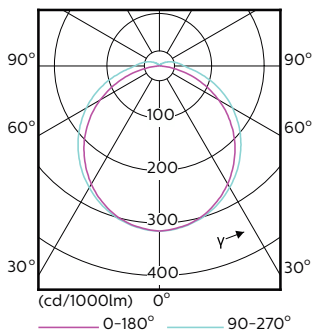

CorePro LED PLC 2P

Order Code	Full Product Name	Ambient temperature range	Energy Consumption kWh/1000 h
929002440308	LED PLC 11W 840 2P G24D	-20 °C to 45 °C	-
929003762410	LED PLC 10W 830 2P G24d	-20 to +35 °C	-
929003762440	LED PLC 10W 830 2P G24d CN	-20 to +35 °C	-
929003762510	LED PLC 10W 840 2P G24d	-20 to +35 °C	-
929003762540	LED PLC 10W 840 2P G24d CN	-20 to +35 °C	-
929003762610	LED PLC 10W 865 2P G24d	-20 to +35 °C	-
929003762640	LED PLC 10W 865 2P G24d CN	-20 to +35 °C	-
929004255640	LED PLC 10W 827 2P G24d CN	-20 to +35 °C	-