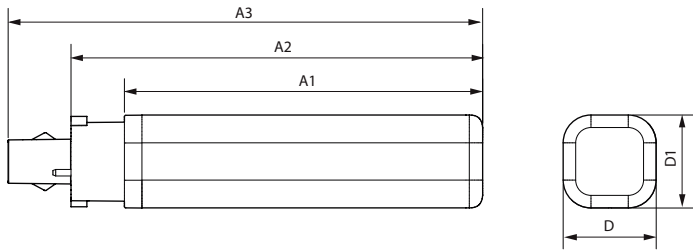

## Dimensional drawing

Product	D1	D	A1	A2	A3
LED PLC 10W 827 2P G24d CN	45 mm	45 mm	46 mm	113 mm	135 mm
LED PLC 10W 830 2P G24d	38 mm	38 mm	40 mm	93 mm	115 mm
LED PLC 10W 830 2P G24d CN	38 mm	38 mm	40 mm	93 mm	115 mm
LED PLC 10W 840 2P G24d	38 mm	38 mm	40 mm	93 mm	115 mm
LED PLC 10W 840 2P G24d CN	38 mm	38 mm	40 mm	93 mm	115 mm
LED PLC 10W 865 2P G24d	38 mm	38 mm	40 mm	93 mm	115 mm
LED PLC 10W 865 2P G24d CN	38 mm	38 mm	40 mm	93 mm	115 mm
LED PLC 11W 830 2P G24D	45 mm	45 mm	46 mm	113 mm	135 mm
LED PLC 11W 840 2P G24D	45 mm	45 mm	46 mm	113 mm	135 mm
LED PLC 6.5W 827 2P G24d CN	45 mm	45 mm	46 mm	113 mm	135 mm
LED PLC 6.5W 830 2P G24d	38 mm	38 mm	40 mm	93 mm	115 mm
LED PLC 6.5W 830 2P G24d CN	38 mm	38 mm	40 mm	93 mm	115 mm
LED PLC 6.5W 840 2P G24d	45 mm	45 mm	46 mm	113 mm	135 mm
LED PLC 6.5W 865 2P G24d	38 mm	38 mm	40 mm	93 mm	115 mm
LED PLC 7.5W 827 2P G24d CN	45 mm	45 mm	46 mm	113 mm	135 mm
LED PLC 7.5W 830 2P G24d	38 mm	38 mm	40 mm	93 mm	115 mm
LED PLC 7.5W 830 2P G24d CN	45 mm	45 mm	46 mm	113 mm	135 mm
LED PLC 7.5W 840 2P G24d	45 mm	45 mm	46 mm	113 mm	135 mm
LED PLC 7.5W 865 2P G24d	45 mm	45 mm	46 mm	113 mm	135 mm
LED PLC 9W 865 2P G24d	38 mm	38 mm	40 mm	93 mm	115 mm