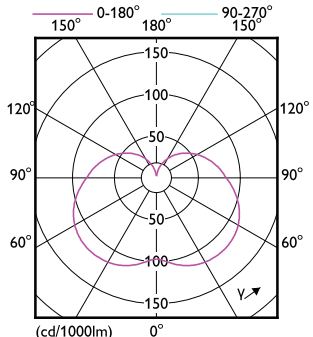

CorePro LED PLC 2P