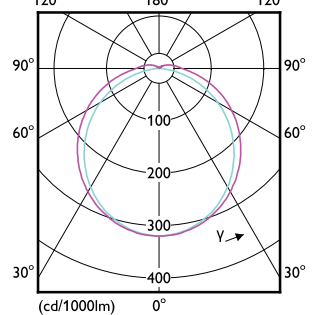

CorePro LED PLC 2P