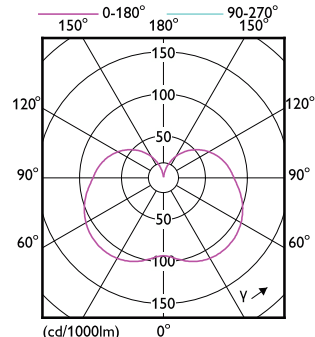

CorePro LED PLC 2P