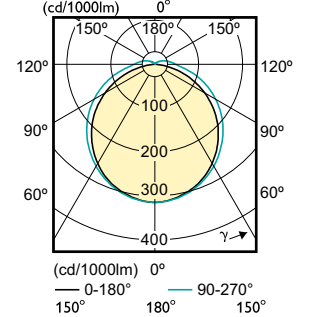

CorePro LED PLC 2P

Order Code	Full Product Name	Ambient temperature range	Energy Consumption kWh/1000 h
929002440308	LED PLC 11W 840 2P G24D	-20 °C to 45 °C	-
929003762410	LED PLC 10W 830 2P G24d	-20 to +35 °C	-
929003762440	LED PLC 10W 830 2P G24d CN	-20 to +35 °C	-
929003762510	LED PLC 10W 840 2P G24d	-20 to +35 °C	-
929003762540	LED PLC 10W 840 2P G24d CN	-20 to +35 °C	-
929003762610	LED PLC 10W 865 2P G24d	-20 to +35 °C	-
929003762640	LED PLC 10W 865 2P G24d CN	-20 to +35 °C	-
929004255640	LED PLC 10W 827 2P G24d CN	-20 to +35 °C	-