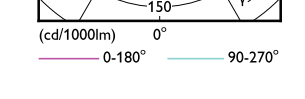

CorePro LED PLC 2P