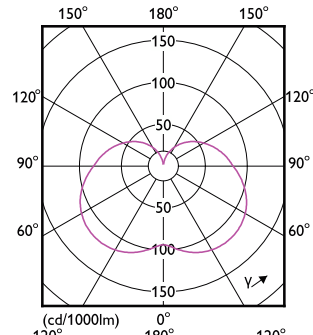

CorePro LED PLC 2P

Order Code	Full Product Name	Ambient temperature range	Energy Consumption kWh/1000 h
929002440308	LED PLC 11W 840 2P G24D	-20 °C to 45 °C	-
929003762410	LED PLC 10W 830 2P G24d	-20 to +35 °C	-
929003762440	LED PLC 10W 830 2P G24d CN	-20 to +35 °C	-
929003762510	LED PLC 10W 840 2P G24d	-20 to +35 °C	-
929003762540	LED PLC 10W 840 2P G24d CN	-20 to +35 °C	-
929003762610	LED PLC 10W 865 2P G24d	-20 to +35 °C	-
929003762640	LED PLC 10W 865 2P G24d CN	-20 to +35 °C	-
929004255640	LED PLC 10W 827 2P G24d CN	-20 to +35 °C	-