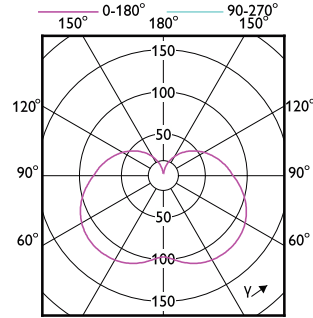

CorePro LED PLC 2P

Order Code	Full Product Name	Ambient temperature range	Energy Consumption kWh/1000 h
929002440308	LED PLC 11W 840 2P G24D	-20 °C to 45 °C	-
929003762410	LED PLC 10W 830 2P G24d	-20 to +35 °C	-
929003762440	LED PLC 10W 830 2P G24d CN	-20 to +35 °C	-
929003762510	LED PLC 10W 840 2P G24d	-20 to +35 °C	-
929003762540	LED PLC 10W 840 2P G24d CN	-20 to +35 °C	-
929003762610	LED PLC 10W 865 2P G24d	-20 to +35 °C	-
929003762640	LED PLC 10W 865 2P G24d CN	-20 to +35 °C	-
929004255640	LED PLC 10W 827 2P G24d CN	-20 to +35 °C	-