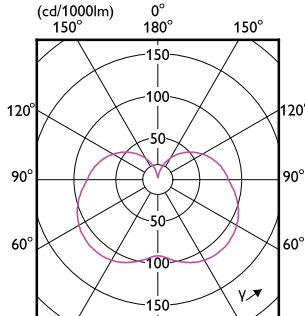

CorePro LED PLC 2P