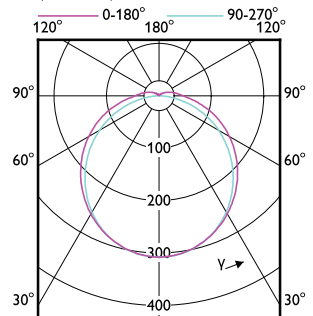

CorePro LED PLC 2P