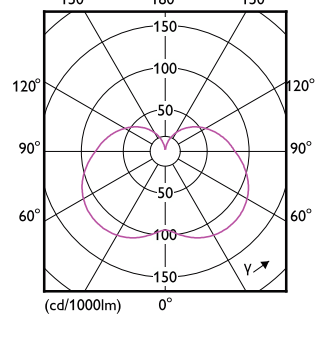

CorePro LED PLC 2P