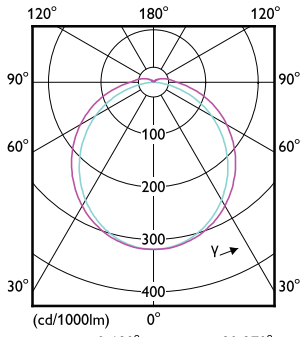

CorePro LED PLC 2P