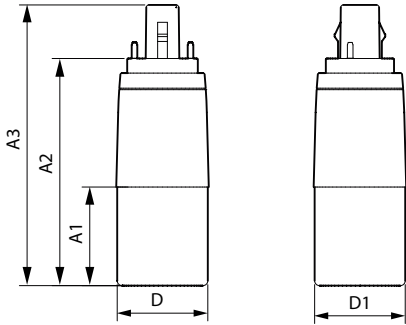

## Dimensional drawing

Product	D1	D	A1	A2	A3
LED PLC 10W 827 2P G24d CN	45 mm	45 mm	46 mm	113 mm	135 mm
LED PLC 10W 830 2P G24d	38 mm	38 mm	40 mm	93 mm	115 mm
LED PLC 10W 830 2P G24d CN	38 mm	38 mm	40 mm	93 mm	115 mm
LED PLC 10W 840 2P G24d	38 mm	38 mm	40 mm	93 mm	115 mm
LED PLC 10W 840 2P G24d CN	38 mm	38 mm	40 mm	93 mm	115 mm
LED PLC 10W 865 2P G24d	38 mm	38 mm	40 mm	93 mm	115 mm
LED PLC 10W 865 2P G24d CN	38 mm	38 mm	40 mm	93 mm	115 mm
LED PLC 11W 830 2P G24D	45 mm	45 mm	46 mm	113 mm	135 mm
LED PLC 11W 840 2P G24D	45 mm	45 mm	46 mm	113 mm	135 mm
LED PLC 6.5W 827 2P G24d CN	45 mm	45 mm	46 mm	113 mm	135 mm
LED PLC 6.5W 830 2P G24d	38 mm	38 mm	40 mm	93 mm	115 mm
LED PLC 6.5W 830 2P G24d CN	38 mm	38 mm	40 mm	93 mm	115 mm
LED PLC 6.5W 840 2P G24d	45 mm	45 mm	46 mm	113 mm	135 mm
LED PLC 6.5W 865 2P G24d	38 mm	38 mm	40 mm	93 mm	115 mm
LED PLC 7.5W 827 2P G24d CN	45 mm	45 mm	46 mm	113 mm	135 mm
LED PLC 7.5W 830 2P G24d	38 mm	38 mm	40 mm	93 mm	115 mm
LED PLC 7.5W 830 2P G24d CN	45 mm	45 mm	46 mm	113 mm	135 mm
LED PLC 7.5W 840 2P G24d	45 mm	45 mm	46 mm	113 mm	135 mm
LED PLC 7.5W 865 2P G24d	45 mm	45 mm	46 mm	113 mm	135 mm
LED PLC 9W 865 2P G24d	38 mm	38 mm	40 mm	93 mm	115 mm