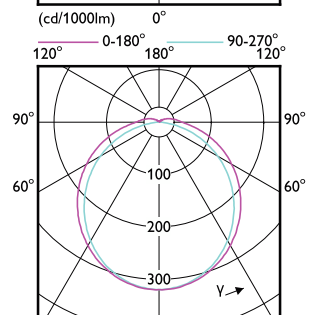

CorePro LED PLC 2P