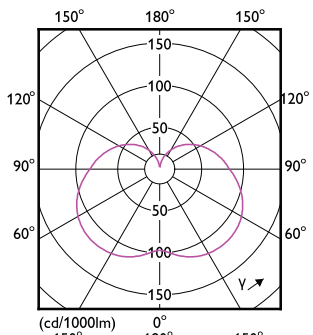

CorePro LED PLC 2P

Order Code	Full Product Name	Ambient temperature range	Energy Consumption kWh/1000 h
929002440308	LED PLC 11W 840 2P G24D	-20 °C to 45 °C	-
929003762410	LED PLC 10W 830 2P G24d	-20 to +35 °C	-
929003762440	LED PLC 10W 830 2P G24d CN	-20 to +35 °C	-
929003762510	LED PLC 10W 840 2P G24d	-20 to +35 °C	-
929003762540	LED PLC 10W 840 2P G24d CN	-20 to +35 °C	-
929003762610	LED PLC 10W 865 2P G24d	-20 to +35 °C	-
929003762640	LED PLC 10W 865 2P G24d CN	-20 to +35 °C	-
929004255640	LED PLC 10W 827 2P G24d CN	-20 to +35 °C	-