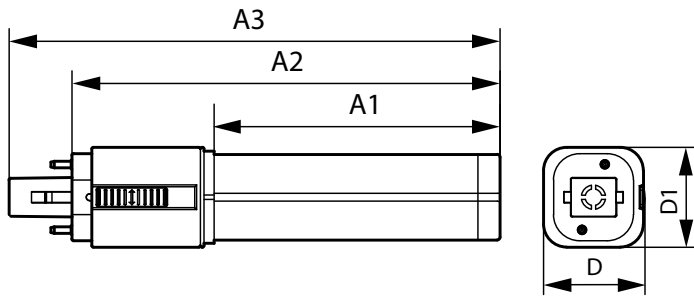

CorePro LED PLC 2P

Dimensional drawing

Product	D1	D	A1	A2	A3
CorePro LED PLC 360D 5.9W 3CCT 2P G24d	35 mm	35 mm	65 mm	115 mm	137 mm
CorePro LED PLC 360D 6.9W 3CCT 2P G24d	35 mm	35 mm	70 mm	120 mm	142 mm
CorePro LED PLC 360D 8.9W 3CCT 2P G24d	35 mm	35 mm	100 mm	150 mm	172 mm

Product details

Product detail image

Product detail image

Product detail image