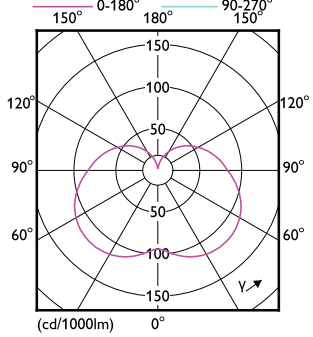

CorePro LED PLC 2P