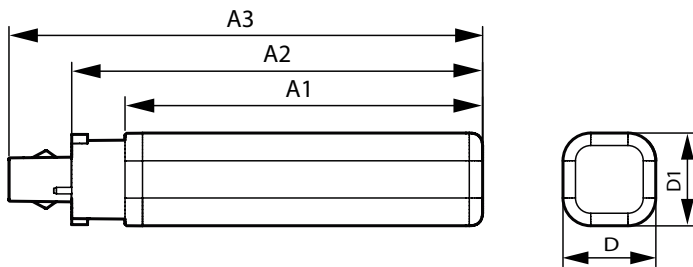

Product	D1	D	A1	A2	A3
CorePro LED PLC 6.5W 830 2P G24d-2	34 mm	34 mm	106 mm	125 mm	148 mm
CorePro LED PLC 8.5W 830 2P G24d-3	34 mm	34 mm	129 mm	148 mm	171 mm
LED PLC 6.5W 830 2P G24d-2	34 mm	34 mm	106 mm	125 mm	148 mm
LED PLC 6.5W 840 2P G24d-2	34 mm	34 mm	106 mm	125 mm	148 mm
LED PLC 6.5W 865 2P G24d-2	34 mm	34 mm	106 mm	125 mm	148 mm
LED PLC 8.5W 830 2P G24d-3	34 mm	34 mm	129 mm	148 mm	171 mm
LED PLC 8.5W 840 2P G24d-3	34 mm	34 mm	129 mm	148 mm	171 mm
LED PLC 8.5W 865 2P G24d-3	34 mm	34 mm	129 mm	148 mm	171 mm