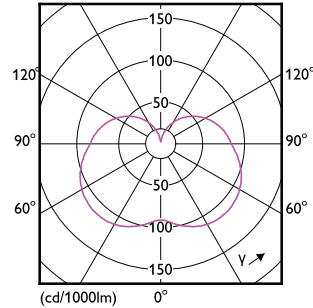

CorePro LED PLC 2P

Order Code	Full Product Name	Ambient temperature range	Energy Consumption kWh/1000 h
929002440308	LED PLC 11W 840 2P G24D	-20 °C to 45 °C	-
929003762410	LED PLC 10W 830 2P G24d	-20 to +35 °C	-
929003762440	LED PLC 10W 830 2P G24d CN	-20 to +35 °C	-
929003762510	LED PLC 10W 840 2P G24d	-20 to +35 °C	-
929003762540	LED PLC 10W 840 2P G24d CN	-20 to +35 °C	-
929003762610	LED PLC 10W 865 2P G24d	-20 to +35 °C	-
929003762640	LED PLC 10W 865 2P G24d CN	-20 to +35 °C	-
929004255640	LED PLC 10W 827 2P G24d CN	-20 to +35 °C	-