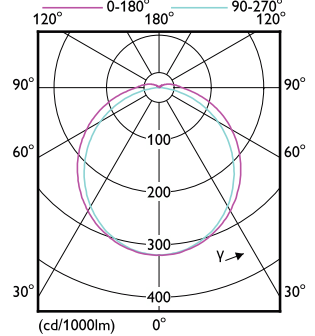

CorePro LED PLC 2P