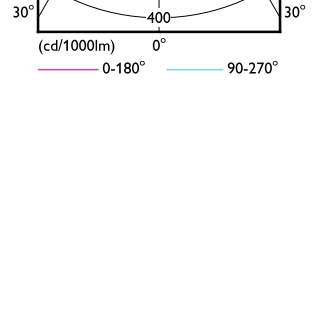

CorePro LED PLC 2P