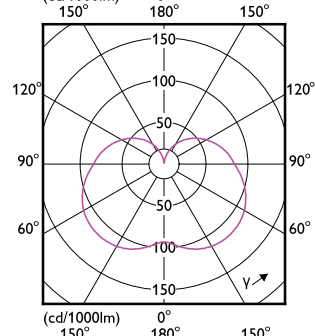

CorePro LED PLC 2P