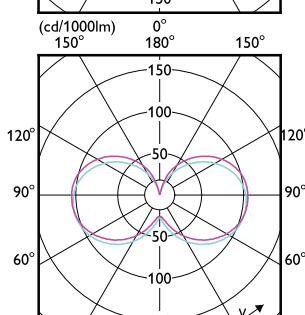

CorePro LED PLC 2P