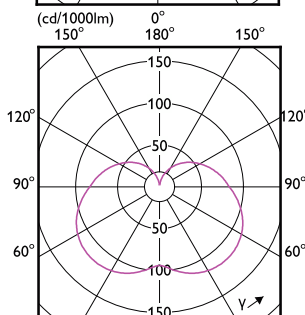

CorePro LED PLC 2P