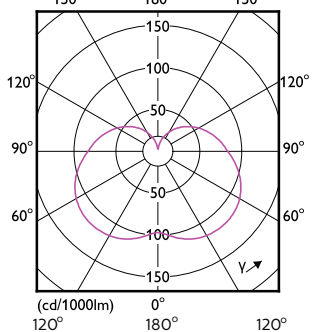

CorePro LED PLC 2P

Order Code	Full Product Name	Ambient temperature range	Energy Consumption kWh/1000 h
929002440308	LED PLC 11W 840 2P G24D	-20 °C to 45 °C	-
929003762410	LED PLC 10W 830 2P G24d	-20 to +35 °C	-
929003762440	LED PLC 10W 830 2P G24d CN	-20 to +35 °C	-
929003762510	LED PLC 10W 840 2P G24d	-20 to +35 °C	-
929003762540	LED PLC 10W 840 2P G24d CN	-20 to +35 °C	-
929003762610	LED PLC 10W 865 2P G24d	-20 to +35 °C	-
929003762640	LED PLC 10W 865 2P G24d CN	-20 to +35 °C	-
929004255640	LED PLC 10W 827 2P G24d CN	-20 to +35 °C	-