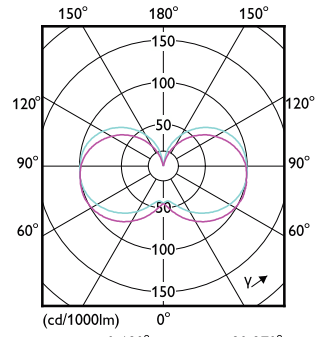

CorePro LED PLC 2P