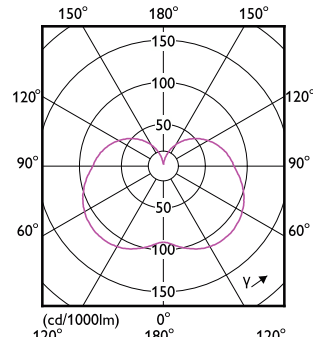

CorePro LED PLC 2P