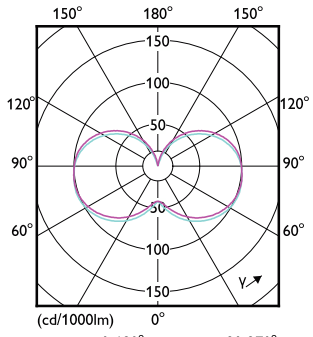

CorePro LED PLC 2P