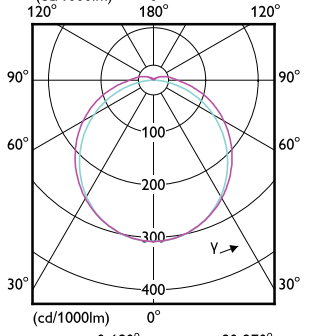

CorePro LED PLC 2P