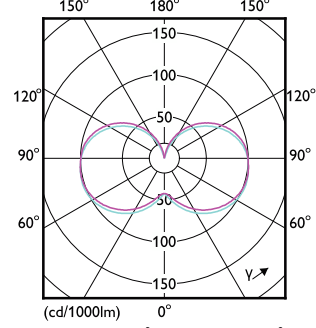

CorePro LED PLC 2P