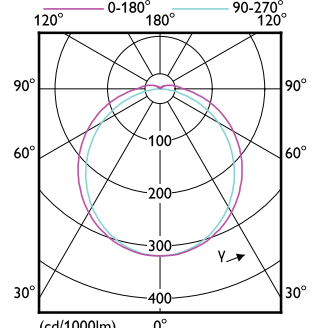

CorePro LED PLC 2P