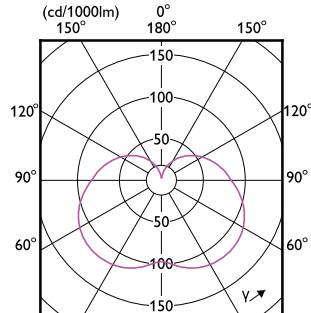

Order Code	Full Product Name	Ambient temperature range	Energy Consumption kWh/1000 h
929003762510	LED PLC 10W 840 2P G24d	-20 to +35 °C	-
929003762540	LED PLC 10W 840 2P G24d CN	-20 to +35 °C	-
929003762610	LED PLC 10W 865 2P G24d	-20 to +35 °C	-
929003762640	LED PLC 10W 865 2P G24d CN	-20 to +35 °C	-
929004255640	LED PLC 10W 827 2P G24d CN	-20 to +35 °C	-