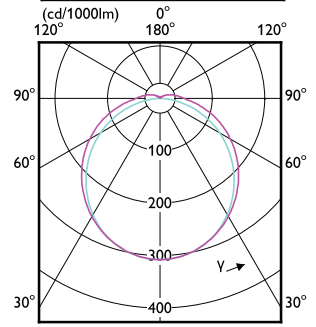

CorePro LED PLC 2P