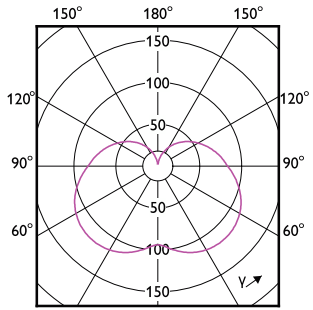

CorePro LED PLC 2P

(cd/1000lm) 0°