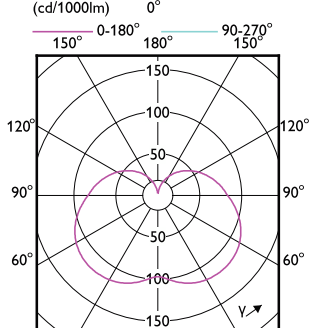

CorePro LED PLC 2P