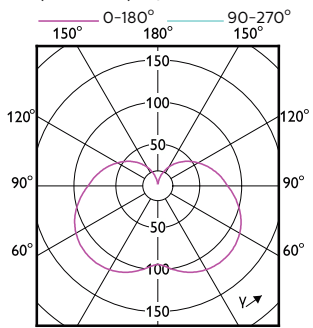

CorePro LED PLC 2P