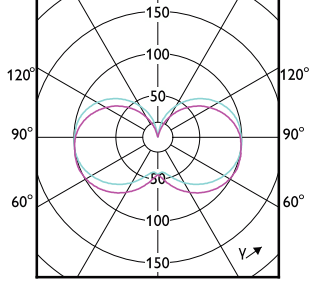

(cd/1000lm) 0°