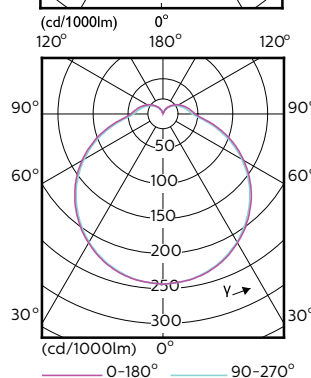

Order Code	Full Product Name	Ambient temperature range	Energy Consumption kWh/1000 h
929003762510	LED PLC 10W 840 2P G24d	-20 to +35 °C	-
929003762540	LED PLC 10W 840 2P G24d CN	-20 to +35 °C	-
929003762610	LED PLC 10W 865 2P G24d	-20 to +35 °C	-
929003762640	LED PLC 10W 865 2P G24d CN	-20 to +35 °C	-
929004255640	LED PLC 10W 827 2P G24d CN	-20 to +35 °C	-