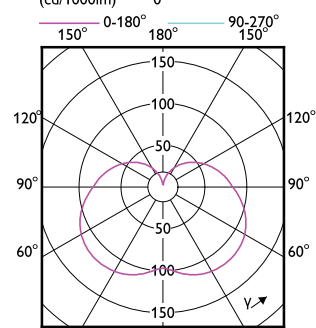

CorePro LED PLC 2P