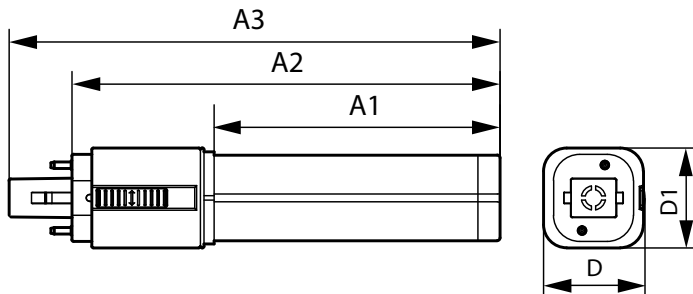

CorePro LED PLC 2P

Dimensional drawing

Product	D1	D2	A1	A2	A3
CorePro LED PLC 5.9W 830 2P G24d-1	34 mm		95 mm	115 mm	138 mm
CorePro LED PLC 5.9W 840 2P G24d-1	34 mm		95 mm	115 mm	138 mm
CorePro LED PLC 6.9W 830 2P G24d-2	34 mm		106 mm	125 mm	148 mm
CorePro LED PLC 6.9W 840 2P G24d-2	34 mm	34 mm	106 mm	125 mm	148 mm
CorePro LED PLC 8.9W 830 2P G24d-3	34 mm		129 mm	148 mm	171 mm
CorePro LED PLC 8.9W 840 2P G24d-3	34 mm	34 mm	129 mm	148 mm	171 mm
LED PLC 5.9W 830 2P G24d-1	34 mm	34 mm	95 mm	115 mm	138 mm
LED PLC 6.9W 830 2P G24d-2	34 mm	34 mm	106 mm	125 mm	148 mm
LED PLC 6.9W 840 2P G24d-2	34 mm	34 mm	106 mm	125 mm	148 mm
LED PLC 6.9W 865 2P G24d-2	34 mm	34 mm	106 mm	125 mm	148 mm
LED PLC 8.9W 830 2P G24d-3	34 mm	34 mm	129 mm	148 mm	171 mm
LED PLC 8.9W 840 2P G24d-3	34 mm	34 mm	129 mm	148 mm	171 mm
LED PLC 8.9W 865 2P G24d-3	34 mm	34 mm	129 mm	148 mm	171 mm

Product	D1	D	A1	A2	A3
CorePro LED PLC 4.5W 830 2P G24d-1	34 mm	34 mm	95 mm	115 mm	138 mm
CorePro LED PLC 4.5W 840 2P G24d-1	34 mm	34 mm	95 mm	115 mm	138 mm
CorePro LED PLC 6.5W 830 2P G24d-2	34 mm	34 mm	106 mm	125 mm	148 mm
CorePro LED PLC 6.5W 840 2P G24d-2	34 mm	34 mm	106 mm	125 mm	148 mm
CorePro LED PLC 8.5W 830 2P G24d-3	34 mm	34 mm	129 mm	148 mm	171 mm
CorePro LED PLC 8.5W 840 2P G24d-3	34 mm	34 mm	129 mm	148 mm	171 mm
LED PLC 6.5W 830 2P G24d-2	34 mm	34 mm	106 mm	125 mm	148 mm
LED PLC 6.5W 840 2P G24d-2	34 mm	34 mm	106 mm	125 mm	148 mm
LED PLC 6.5W 865 2P G24d-2	34 mm	34 mm	106 mm	125 mm	148 mm
LED PLC 8.5W 830 2P G24d-3	34 mm	34 mm	129 mm	148 mm	171 mm
LED PLC 8.5W 840 2P G24d-3	34 mm	34 mm	129 mm	148 mm	171 mm
LED PLC 8.5W 865 2P G24d-3	34 mm	34 mm	129 mm	148 mm	171 mm