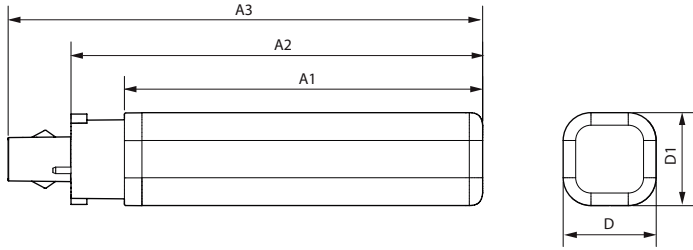

CorePro LED PLC 2P

Dimensional drawing

Product	D1	D2	A1	A2	A3
CorePro LED PLC 5.9W 830 2P G24d-1	34 mm		95 mm	115 mm	138 mm
CorePro LED PLC 5.9W 840 2P G24d-1	34 mm		95 mm	115 mm	138 mm
CorePro LED PLC 6.9W 830 2P G24d-2	34 mm		106 mm	125 mm	148 mm
CorePro LED PLC 6.9W 840 2P G24d-2	34 mm	34 mm	106 mm	125 mm	148 mm
CorePro LED PLC 8.9W 830 2P G24d-3	34 mm		129 mm	148 mm	171 mm
CorePro LED PLC 8.9W 840 2P G24d-3	34 mm	34 mm	129 mm	148 mm	171 mm
LED PLC 5.9W 830 2P G24d-1	34 mm	34 mm	95 mm	115 mm	138 mm
LED PLC 6.9W 830 2P G24d-2	34 mm	34 mm	106 mm	125 mm	148 mm
LED PLC 6.9W 840 2P G24d-2	34 mm	34 mm	106 mm	125 mm	148 mm
LED PLC 6.9W 865 2P G24d-2	34 mm	34 mm	106 mm	125 mm	148 mm
LED PLC 8.9W 830 2P G24d-3	34 mm	34 mm	129 mm	148 mm	171 mm
LED PLC 8.9W 840 2P G24d-3	34 mm	34 mm	129 mm	148 mm	171 mm
LED PLC 8.9W 865 2P G24d-3	34 mm	34 mm	129 mm	148 mm	171 mm