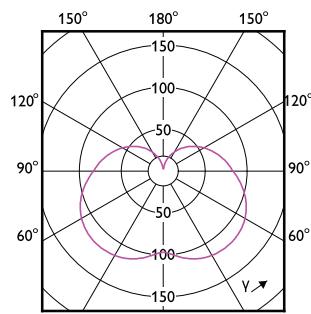

Order Code	Full Product Name	Ambient temperature range	Energy Consumption kWh/1000 h
929003762510	LED PLC 10W 840 2P G24d	-20 to +35 °C	-
929003762540	LED PLC 10W 840 2P G24d CN	-20 to +35 °C	-
929003762610	LED PLC 10W 865 2P G24d	-20 to +35 °C	-
929003762640	LED PLC 10W 865 2P G24d CN	-20 to +35 °C	-
929004255640	LED PLC 10W 827 2P G24d CN	-20 to +35 °C	-