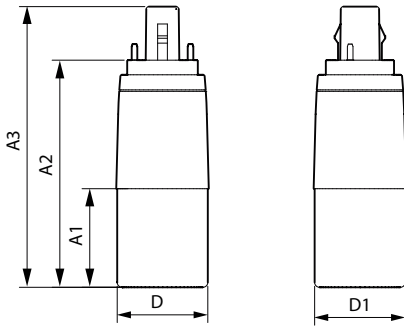

Versions

CorePro LED PLC 100mm 5W G24D-1

CorePro LED PLC 3CCT 2P G24d 20241203

Product standard image

Product standard image

Dimensional drawing

Product	D1	D	A1	A2	A3
LED PLC 10W 827 2P G24d CN	45 mm	45 mm	46 mm	113 mm	135 mm
LED PLC 10W 830 2P G24d	38 mm	38 mm	40 mm	93 mm	115 mm
LED PLC 10W 830 2P G24d CN	38 mm	38 mm	40 mm	93 mm	115 mm
LED PLC 10W 840 2P G24d	38 mm	38 mm	40 mm	93 mm	115 mm
LED PLC 10W 840 2P G24d CN	38 mm	38 mm	40 mm	93 mm	115 mm
LED PLC 10W 865 2P G24d	38 mm	38 mm	40 mm	93 mm	115 mm
LED PLC 10W 865 2P G24d CN	38 mm	38 mm	40 mm	93 mm	115 mm
LED PLC 11W 830 2P G24D	45 mm	45 mm	46 mm	113 mm	135 mm
LED PLC 11W 840 2P G24D	45 mm	45 mm	46 mm	113 mm	135 mm
LED PLC 11W 865 2P G24D	45 mm	45 mm	46 mm	113 mm	135 mm
LED PLC 6.5W 827 2P G24d CN	45 mm	45 mm	46 mm	113 mm	135 mm
LED PLC 6.5W 830 2P G24d	38 mm	38 mm	40 mm	93 mm	115 mm
LED PLC 6.5W 830 2P G24d CN	38 mm	38 mm	40 mm	93 mm	115 mm
LED PLC 6.5W 840 2P G24d	45 mm	45 mm	46 mm	113 mm	135 mm
LED PLC 6.5W 865 2P G24d	38 mm	38 mm	40 mm	93 mm	115 mm
LED PLC 7.5W 827 2P G24d CN	45 mm	45 mm	46 mm	113 mm	135 mm
LED PLC 7.5W 830 2P G24d	38 mm	38 mm	40 mm	93 mm	115 mm
LED PLC 7.5W 830 2P G24d	38 mm	38 mm	40 mm	93 mm	115 mm
LED PLC 7.5W 830 2P G24d CN	45 mm	45 mm	46 mm	113 mm	135 mm
LED PLC 7.5W 840 2P G24d	45 mm	45 mm	46 mm	113 mm	135 mm
LED PLC 7.5W 840 2P G24d	38 mm	38 mm	40 mm	93 mm	115 mm
LED PLC 7.5W 865 2P G24d	45 mm	45 mm	46 mm	113 mm	135 mm
LED PLC 7.5W 865 2P G24d	38 mm	38 mm	40 mm	93 mm	115 mm
LED PLC 9W 830 2P G24d	38 mm	38 mm	40 mm	93 mm	115 mm
LED PLC 9W 840 2P G24d	38 mm	38 mm	40 mm	93 mm	115 mm
LED PLC 9W 865 2P G24d	38 mm	38 mm	40 mm	93 mm	115 mm