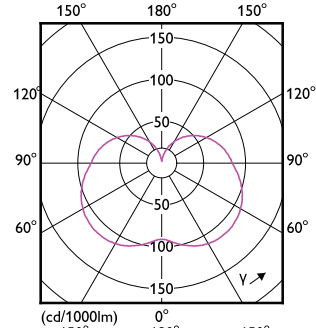

CorePro LED PLC 2P