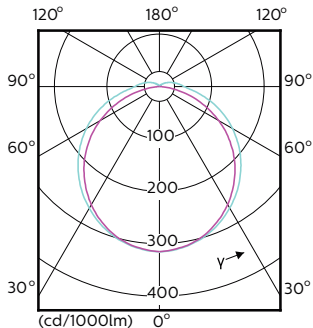

CorePro LED PLC 2P