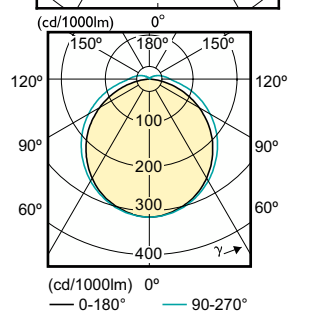

CorePro LED PLC 2P