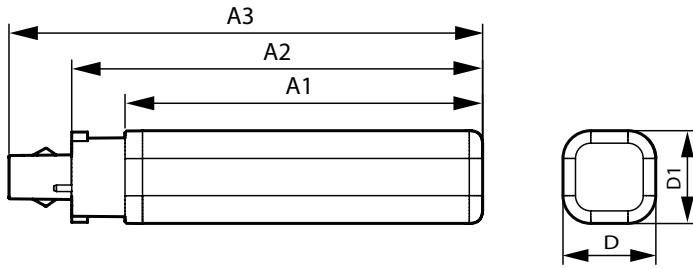

Product	D1	D	A1	A2	A3
CorePro LED PLC 4.5W 830 2P G24d-1	34 mm	34 mm	95 mm	115 mm	138 mm
CorePro LED PLC 4.5W 840 2P G24d-1	34 mm	34 mm	95 mm	115 mm	138 mm
CorePro LED PLC 6.5W 830 2P G24d-2	34 mm	34 mm	106 mm	125 mm	148 mm
CorePro LED PLC 6.5W 840 2P G24d-2	34 mm	34 mm	106 mm	125 mm	148 mm
CorePro LED PLC 8.5W 830 2P G24d-3	34 mm	34 mm	129 mm	148 mm	171 mm
CorePro LED PLC 8.5W 840 2P G24d-3	34 mm	34 mm	129 mm	148 mm	171 mm
LED PLC 6.5W 830 2P G24d-2	34 mm	34 mm	106 mm	125 mm	148 mm
LED PLC 6.5W 840 2P G24d-2	34 mm	34 mm	106 mm	125 mm	148 mm
LED PLC 6.5W 865 2P G24d-2	34 mm	34 mm	106 mm	125 mm	148 mm
LED PLC 8.5W 830 2P G24d-3	34 mm	34 mm	129 mm	148 mm	171 mm
LED PLC 8.5W 840 2P G24d-3	34 mm	34 mm	129 mm	148 mm	171 mm
LED PLC 8.5W 865 2P G24d-3	34 mm	34 mm	129 mm	148 mm	171 mm