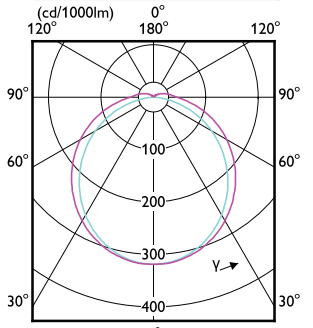

CorePro LED PLC 2P