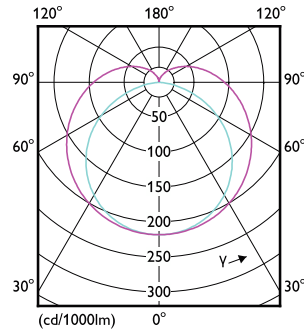

LED tube Connected EM/Mains T8

Approval and Application

Order Code	Full Product Name	Energy Consumption kWh/1000 h
929004270502	LEDtube Connected IA 600mm 7.6W840 T8	8 kWh
929004270602	LEDtube Connected IA 600mm 7.6W865 T8	8 kWh
929004270702	LEDtube Connected IA 1200mm 15.6W840 T8	16 kWh
929004270802	LEDtube Connected IA 1200mm 15.6W865 T8	16 kWh
929004270902	LEDtube Connected IA 1500mm 23.1W840 T8	24 kWh
929004271002	LEDtube Connected IA 1500mm 23.1W865 T8	24 kWh