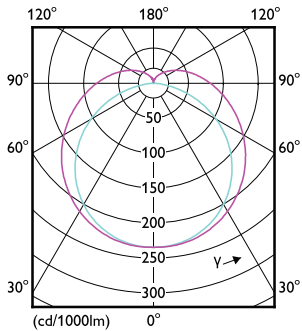

LED tube Connected EM/Mains T8

Approval and Application

Order Code	Full Product Name	Energy Consumption kWh/1000 h
929004270502	LEDtube Connected IA 600mm 7.6W840 T8	8 kWh
929004270602	LEDtube Connected IA 600mm 7.6W865 T8	8 kWh
929004270702	LEDtube Connected IA 1200mm 15.6W840 T8	16 kWh
929004270802	LEDtube Connected IA 1200mm 15.6W865 T8	16 kWh
929004270902	LEDtube Connected IA 1500mm 23.1W840 T8	24 kWh
929004271002	LEDtube Connected IA 1500mm 23.1W865 T8	24 kWh