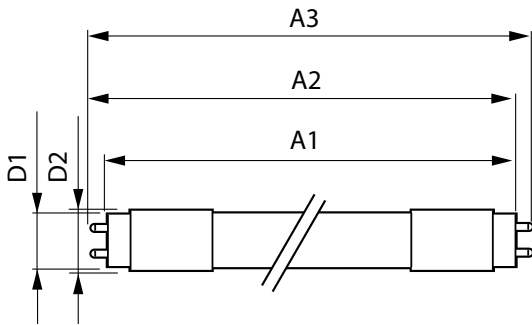

Application

- Office, education, retail and healthcare
- Parking, industrial and warehouse

LED tube Connected EM/Mains T8

Dimensional drawing

Product	D1	D2	A1	A2	A3
LEDtube Connected IA 1200mm 15.6W840 T8	25.7 mm	28 mm	1,199.4 mm	1,206.5 mm	1,213.6 mm
LEDtube Connected IA 1200mm 15.6W865 T8	25.7 mm	28 mm	1,199.4 mm	1,206.5 mm	1,213.6 mm
LEDtube Connected IA 1500mm 23.1W840 T8	25.7 mm	28 mm	1,500 mm	1,507.1 mm	1,514.2 mm
LEDtube Connected IA 1500mm 23.1W865 T8	25.7 mm	28 mm	1,500 mm	1,507.1 mm	1,514.2 mm
LEDtube Connected IA 600mm 7.6W840 T8	25.7 mm	28 mm	589.8 mm	596.9 mm	604 mm
LEDtube Connected IA 600mm 7.6W865 T8	25.7 mm	28 mm	589.8 mm	596.9 mm	604 mm