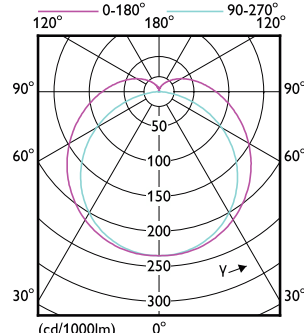

LED tube Connected EM/Mains T8

Approval and Application

Order Code	Full Product Name	Energy Consumption kWh/1000 h
929004270502	LEDtube Connected IA 600mm 7.6W840 T8	8 kWh
929004270602	LEDtube Connected IA 600mm 7.6W865 T8	8 kWh
929004270702	LEDtube Connected IA 1200mm 15.6W840 T8	16 kWh
929004270802	LEDtube Connected IA 1200mm 15.6W865 T8	16 kWh
929004270902	LEDtube Connected IA 1500mm 23.1W840 T8	24 kWh
929004271002	LEDtube Connected IA 1500mm 23.1W865 T8	24 kWh