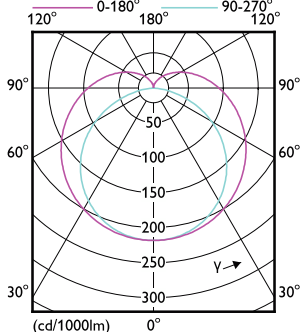

LED tube Connected EM/Mains T8

Approval and Application

Order Code	Full Product Name	Energy Consumption kWh/1000 h
929004270502	LEDtube Connected IA 600mm 7.6W840 T8	8 kWh
929004270602	LEDtube Connected IA 600mm 7.6W865 T8	8 kWh
929004270702	LEDtube Connected IA 1200mm 15.6W840 T8	16 kWh
929004270802	LEDtube Connected IA 1200mm 15.6W865 T8	16 kWh
929004270902	LEDtube Connected IA 1500mm 23.1W840 T8	24 kWh
929004271002	LEDtube Connected IA 1500mm 23.1W865 T8	24 kWh