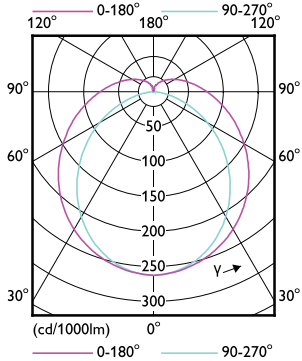

LED tube Connected EM/Mains T8

Approval and Application

Order Code	Full Product Name	Energy Consumption kWh/1000 h
929004270502	LEDtube Connected IA 600mm 7.6W840 T8	8 kWh
929004270602	LEDtube Connected IA 600mm 7.6W865 T8	8 kWh
929004270702	LEDtube Connected IA 1200mm 15.6W840 T8	16 kWh
929004270802	LEDtube Connected IA 1200mm 15.6W865 T8	16 kWh
929004270902	LEDtube Connected IA 1500mm 23.1W840 T8	24 kWh
929004271002	LEDtube Connected IA 1500mm 23.1W865 T8	24 kWh