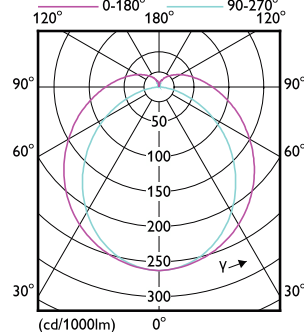

LED tube Connected EM/Mains T8

Approval and Application

Order Code	Full Product Name	Energy Consumption kWh/1000 h
929004270502	LEDtube Connected IA 600mm 7.6W840 T8	8 kWh
929004270602	LEDtube Connected IA 600mm 7.6W865 T8	8 kWh
929004270702	LEDtube Connected IA 1200mm 15.6W840 T8	16 kWh
929004270802	LEDtube Connected IA 1200mm 15.6W865 T8	16 kWh
929004270902	LEDtube Connected IA 1500mm 23.1W840 T8	24 kWh
929004271002	LEDtube Connected IA 1500mm 23.1W865 T8	24 kWh