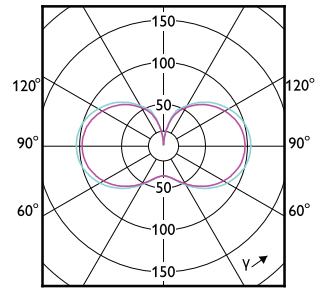

Trueforce CorePro LED HID HPL