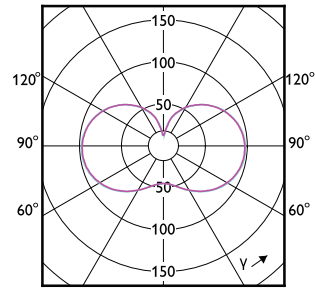

Trueforce CorePro LED HID HPL