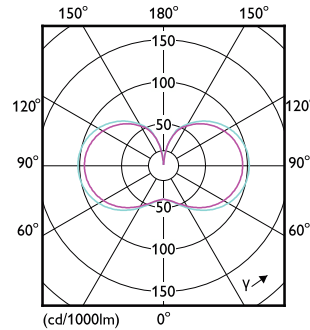

Trueforce CorePro LED HID HPL

Godkjenning og bruksområde

Order Code	Full Product Name	Energiforbruk kWh/1000 t
929002349702	TForce Core LED HPL 13W E27 830 FR	13 kWh
929002349802	TForce Core LED HPL 13W E27 840 FR	13 kWh
929002349902	TForce Core LED HPL 18W E27 830 FR	18 kWh
929002350002	TForce Core LED HPL 18W E27 840 FR	18 kWh
929003731102	TForce Core LED HPL 13W E27 827 FR	13 kWh
929003731202	TForce Core LED HPL 18W E27 827 FR	18 kWh
929002481402	TForce Core LED HPL 36W E40 830 FR	36 kWh
929002481502	TForce Core LED HPL 36W E40 840 FR	36 kWh
929002481202	TForce Core LED HPL 36W E27 830 FR	36 kWh
929002481302	TForce Core LED HPL 36W E27 840 FR	36 kWh
929003731302	TForce Core LED HPL 26W E27 827 FR	26 kWh
929003731402	TForce Core LED HPL 36W E27 827 FR	36 kWh
929003836502	TForce Core LED HPL 24.5W E27 830 FR	25 kWh
929003836602	TForce Core LED HPL 24.5W E27 840 FR	25 kWh