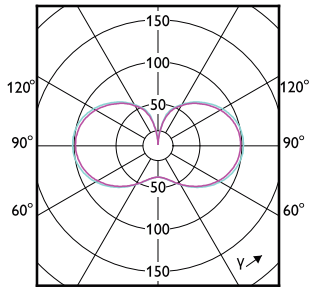

Trueforce CorePro LED HID HPL