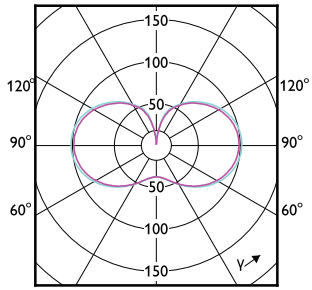

Trueforce CorePro LED HID HPL