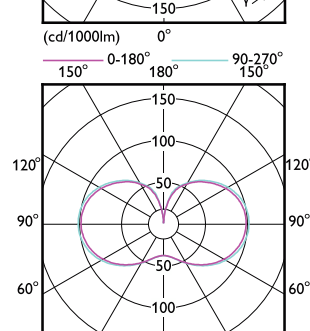

Trueforce CorePro LED HID HPL

Godkjenning og bruksområde

Order Code	Full Product Name	Energiforbruk kWh/1000 t
929002349702	TForce Core LED HPL 13W E27 830 FR	13 kWh
929002349802	TForce Core LED HPL 13W E27 840 FR	13 kWh
929002349902	TForce Core LED HPL 18W E27 830 FR	18 kWh
929002350002	TForce Core LED HPL 18W E27 840 FR	18 kWh
929003731102	TForce Core LED HPL 13W E27 827 FR	13 kWh
929003731202	TForce Core LED HPL 18W E27 827 FR	18 kWh
929002481402	TForce Core LED HPL 36W E40 830 FR	36 kWh
929002481502	TForce Core LED HPL 36W E40 840 FR	36 kWh
929002481202	TForce Core LED HPL 36W E27 830 FR	36 kWh
929002481302	TForce Core LED HPL 36W E27 840 FR	36 kWh
929003731302	TForce Core LED HPL 26W E27 827 FR	26 kWh
929003731402	TForce Core LED HPL 36W E27 827 FR	36 kWh
929003836502	TForce Core LED HPL 24.5W E27 830 FR	25 kWh
929003836602	TForce Core LED HPL 24.5W E27 840 FR	25 kWh