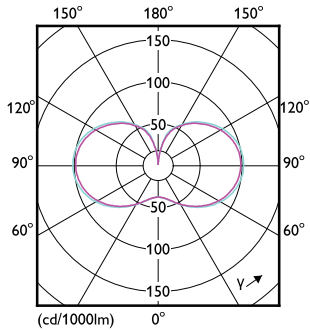

Trueforce CorePro LED HID HPL

Godkjenning og bruksområde

Order Code	Full Product Name	Energiforbruk kWh/1000 t
929002349702	TForce Core LED HPL 13W E27 830 FR	13 kWh
929002349802	TForce Core LED HPL 13W E27 840 FR	13 kWh
929002349902	TForce Core LED HPL 18W E27 830 FR	18 kWh
929002350002	TForce Core LED HPL 18W E27 840 FR	18 kWh
929003731102	TForce Core LED HPL 13W E27 827 FR	13 kWh
929003731202	TForce Core LED HPL 18W E27 827 FR	18 kWh
929002481402	TForce Core LED HPL 36W E40 830 FR	36 kWh
929002481502	TForce Core LED HPL 36W E40 840 FR	36 kWh
929002481202	TForce Core LED HPL 36W E27 830 FR	36 kWh
929002481302	TForce Core LED HPL 36W E27 840 FR	36 kWh
929003731302	TForce Core LED HPL 26W E27 827 FR	26 kWh
929003731402	TForce Core LED HPL 36W E27 827 FR	36 kWh
929003836502	TForce Core LED HPL 24.5W E27 830 FR	25 kWh
929003836602	TForce Core LED HPL 24.5W E27 840 FR	25 kWh