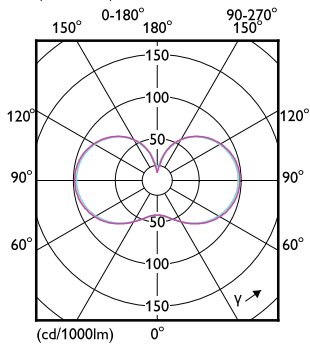

Trueforce CorePro LED HID HPL

Godkjenning og bruksområde

Order Code	Full Product Name	Energiforbruk kWh/1000 t
929002349702	TForce Core LED HPL 13W E27 830 FR	13 kWh
929002349802	TForce Core LED HPL 13W E27 840 FR	13 kWh
929002349902	TForce Core LED HPL 18W E27 830 FR	18 kWh
929002350002	TForce Core LED HPL 18W E27 840 FR	18 kWh
929003731102	TForce Core LED HPL 13W E27 827 FR	13 kWh
929003731202	TForce Core LED HPL 18W E27 827 FR	18 kWh
929002481402	TForce Core LED HPL 36W E40 830 FR	36 kWh
929002481502	TForce Core LED HPL 36W E40 840 FR	36 kWh
929002481202	TForce Core LED HPL 36W E27 830 FR	36 kWh
929002481302	TForce Core LED HPL 36W E27 840 FR	36 kWh
929003731302	TForce Core LED HPL 26W E27 827 FR	26 kWh
929003731402	TForce Core LED HPL 36W E27 827 FR	36 kWh
929003836502	TForce Core LED HPL 24.5W E27 830 FR	25 kWh
929003836602	TForce Core LED HPL 24.5W E27 840 FR	25 kWh