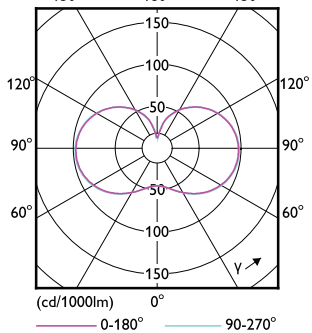

Trueforce CorePro LED HID HPL