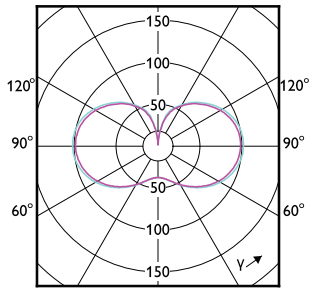

Trueforce CorePro LED HID HPL