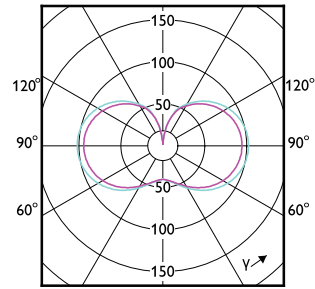

Trueforce CorePro LED HID HPL