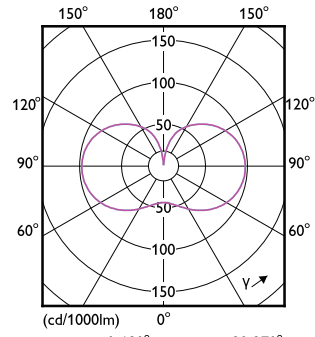

Trueforce CorePro LED HID HPL