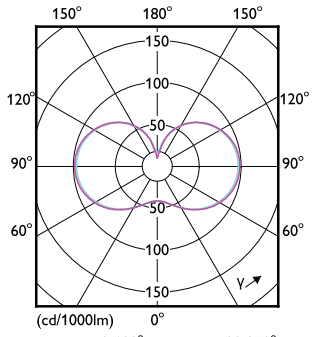

Trueforce CorePro LED HID HPL