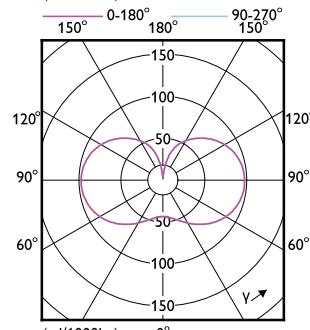

Trueforce CorePro LED HID HPL

Godkjenning og bruksområde

Order Code	Full Product Name	Energiforbruk kWh/1000 t
929002349702	TForce Core LED HPL 13W E27 830 FR	13 kWh
929002349802	TForce Core LED HPL 13W E27 840 FR	13 kWh
929002349902	TForce Core LED HPL 18W E27 830 FR	18 kWh
929002350002	TForce Core LED HPL 18W E27 840 FR	18 kWh
929003731102	TForce Core LED HPL 13W E27 827 FR	13 kWh
929003731202	TForce Core LED HPL 18W E27 827 FR	18 kWh
929002481402	TForce Core LED HPL 36W E40 830 FR	36 kWh
929002481502	TForce Core LED HPL 36W E40 840 FR	36 kWh
929002481202	TForce Core LED HPL 36W E27 830 FR	36 kWh
929002481302	TForce Core LED HPL 36W E27 840 FR	36 kWh
929003731302	TForce Core LED HPL 26W E27 827 FR	26 kWh
929003731402	TForce Core LED HPL 36W E27 827 FR	36 kWh
929003836502	TForce Core LED HPL 24.5W E27 830 FR	25 kWh
929003836602	TForce Core LED HPL 24.5W E27 840 FR	25 kWh