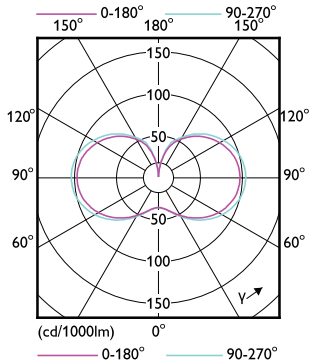

Trueforce CorePro LED HID HPL

Godkjenning og bruksområde

Order Code	Full Product Name	Energiforbruk kWh/1000 t
929002349702	TForce Core LED HPL 13W E27 830 FR	13 kWh
929002349802	TForce Core LED HPL 13W E27 840 FR	13 kWh
929002349902	TForce Core LED HPL 18W E27 830 FR	18 kWh
929002350002	TForce Core LED HPL 18W E27 840 FR	18 kWh
929003731102	TForce Core LED HPL 13W E27 827 FR	13 kWh
929003731202	TForce Core LED HPL 18W E27 827 FR	18 kWh
929002481402	TForce Core LED HPL 36W E40 830 FR	36 kWh
929002481502	TForce Core LED HPL 36W E40 840 FR	36 kWh
929002481202	TForce Core LED HPL 36W E27 830 FR	36 kWh
929002481302	TForce Core LED HPL 36W E27 840 FR	36 kWh
929003731302	TForce Core LED HPL 26W E27 827 FR	26 kWh
929003731402	TForce Core LED HPL 36W E27 827 FR	36 kWh
929003836502	TForce Core LED HPL 24.5W E27 830 FR	25 kWh
929003836602	TForce Core LED HPL 24.5W E27 840 FR	25 kWh