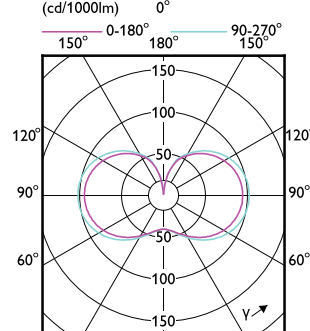

Trueforce CorePro LED HID HPL

Godkjenning og bruksområde

Order Code	Full Product Name	Energiforbruk kWh/1000 t
929002349702	TForce Core LED HPL 13W E27 830 FR	13 kWh
929002349802	TForce Core LED HPL 13W E27 840 FR	13 kWh
929002349902	TForce Core LED HPL 18W E27 830 FR	18 kWh
929002350002	TForce Core LED HPL 18W E27 840 FR	18 kWh
929003731102	TForce Core LED HPL 13W E27 827 FR	13 kWh
929003731202	TForce Core LED HPL 18W E27 827 FR	18 kWh
929002481402	TForce Core LED HPL 36W E40 830 FR	36 kWh
929002481502	TForce Core LED HPL 36W E40 840 FR	36 kWh
929002481202	TForce Core LED HPL 36W E27 830 FR	36 kWh
929002481302	TForce Core LED HPL 36W E27 840 FR	36 kWh
929003731302	TForce Core LED HPL 26W E27 827 FR	26 kWh
929003731402	TForce Core LED HPL 36W E27 827 FR	36 kWh
929003836502	TForce Core LED HPL 24.5W E27 830 FR	25 kWh
929003836602	TForce Core LED HPL 24.5W E27 840 FR	25 kWh