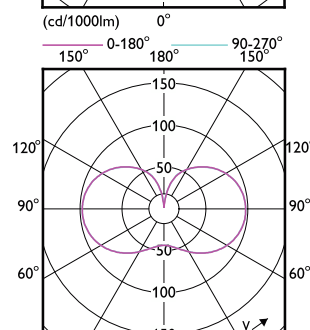

Trueforce CorePro LED HID HPL

Godkjenning og bruksområde

Order Code	Full Product Name	Energiforbruk kWh/1000 t
929002349702	TForce Core LED HPL 13W E27 830 FR	13 kWh
929002349802	TForce Core LED HPL 13W E27 840 FR	13 kWh
929002349902	TForce Core LED HPL 18W E27 830 FR	18 kWh
929002350002	TForce Core LED HPL 18W E27 840 FR	18 kWh
929003731102	TForce Core LED HPL 13W E27 827 FR	13 kWh
929003731202	TForce Core LED HPL 18W E27 827 FR	18 kWh
929002481402	TForce Core LED HPL 36W E40 830 FR	36 kWh
929002481502	TForce Core LED HPL 36W E40 840 FR	36 kWh
929002481202	TForce Core LED HPL 36W E27 830 FR	36 kWh
929002481302	TForce Core LED HPL 36W E27 840 FR	36 kWh
929003731302	TForce Core LED HPL 26W E27 827 FR	26 kWh
929003731402	TForce Core LED HPL 36W E27 827 FR	36 kWh
929003836502	TForce Core LED HPL 24.5W E27 830 FR	25 kWh
929003836602	TForce Core LED HPL 24.5W E27 840 FR	25 kWh