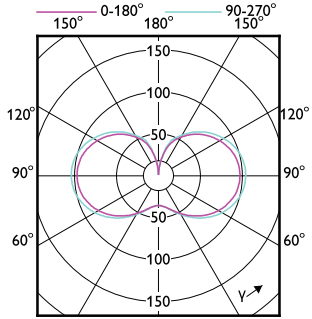

Trueforce CorePro LED HPL