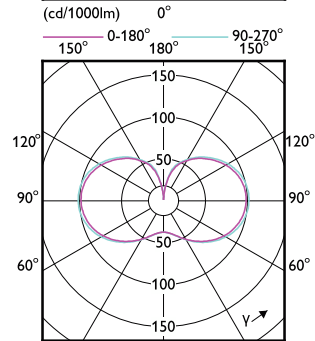

Trueforce CorePro LED HPL