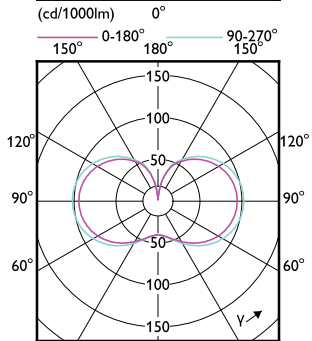

Trueforce CorePro LED HPL