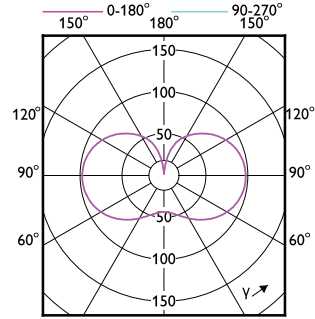

Trueforce CorePro LED HPL