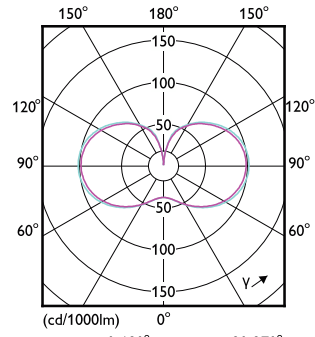

Trueforce CorePro LED HPL