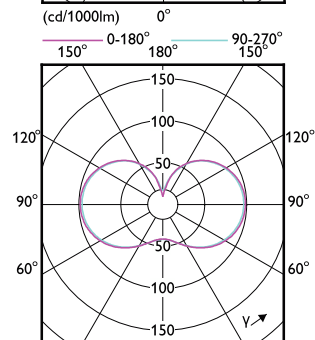

Trueforce CorePro LED HPL