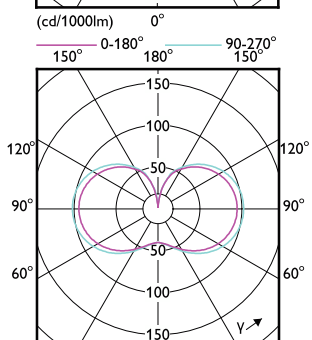

Trueforce CorePro LED HPL