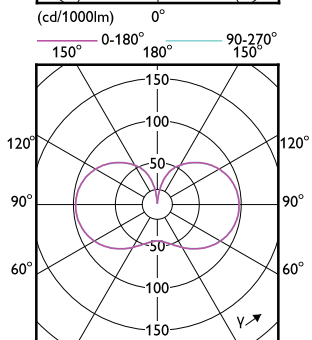

Trueforce CorePro LED HPL