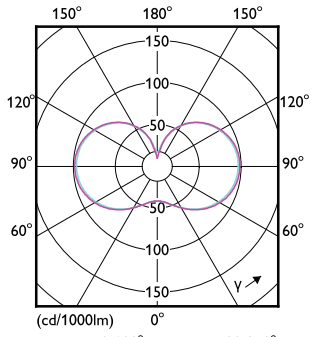

Trueforce CorePro LED HPL