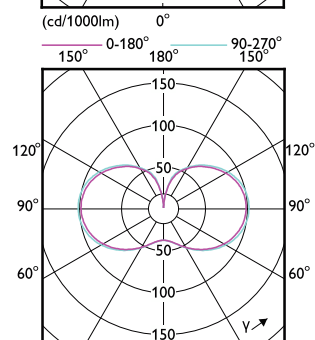

Trueforce CorePro LED HPL