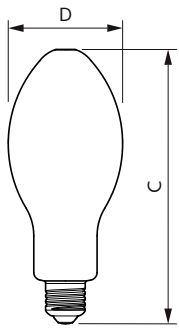

## Dimensional drawing

Product	D	C
TForce Core LED HPL 18W E27 830 FR	76 mm	183 mm
TForce Core LED HPL 18W E27 840 FR	76 mm	183 mm