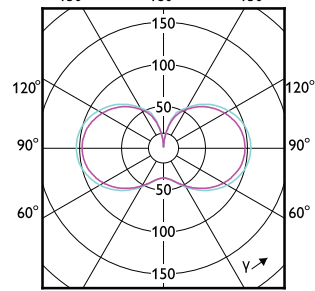

HPL LED TrueForce CorePro