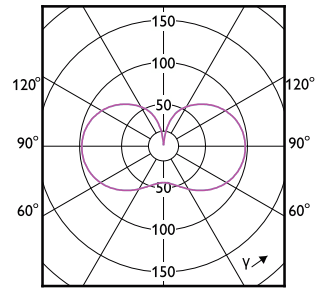

HPL LED TrueForce CorePro