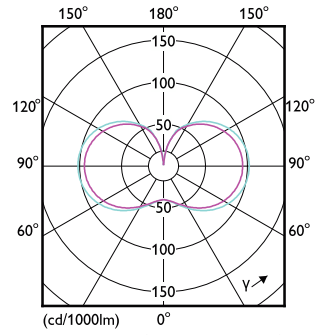

HPL LED TrueForce CorePro

Order Code	Full Product Name	Consommation d'énergie kWh/ 1 000 h
29931300	TForce Core LED HPL 36W E40 830 FR	36 kWh
29933700	TForce Core LED HPL 36W E40 840 FR	36 kWh
26785500	TForce Core LED HPL 36W E40 827 FR	36 kWh
75033600	TForce Core LED HPL 26W E27 830 FR	26 kWh
29927600	TForce Core LED HPL 36W E27 830 FR	36 kWh
29929000	TForce Core LED HPL 36W E27 840 FR	36 kWh
26781700	TForce Core LED HPL 26W E27 827 FR	26 kWh
26783100	TForce Core LED HPL 36W E27 827 FR	36 kWh
33633900	TForce Core LED HPL 24.5W E27 830 FR	25 kWh
33635300	TForce Core LED HPL 24.5W E27 840 FR	25 kWh