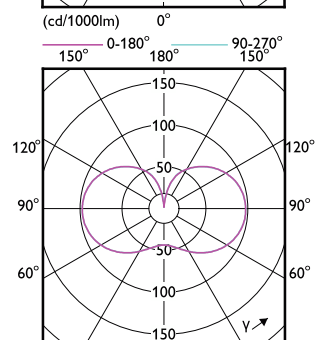

HPL LED TrueForce CorePro

Order Code	Full Product Name	Consommation d'énergie kWh/ 1 000 h
29931300	TForce Core LED HPL 36W E40 830 FR	36 kWh
29933700	TForce Core LED HPL 36W E40 840 FR	36 kWh
26785500	TForce Core LED HPL 36W E40 827 FR	36 kWh
75033600	TForce Core LED HPL 26W E27 830 FR	26 kWh
29927600	TForce Core LED HPL 36W E27 830 FR	36 kWh
29929000	TForce Core LED HPL 36W E27 840 FR	36 kWh
26781700	TForce Core LED HPL 26W E27 827 FR	26 kWh
26783100	TForce Core LED HPL 36W E27 827 FR	36 kWh
33633900	TForce Core LED HPL 24.5W E27 830 FR	25 kWh
33635300	TForce Core LED HPL 24.5W E27 840 FR	25 kWh