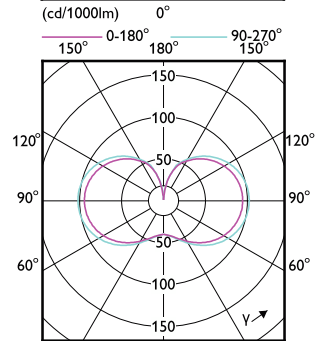

HPL LED TrueForce CorePro

Order Code	Full Product Name	Consommation d'énergie kWh/ 1 000 h
29931300	TForce Core LED HPL 36W E40 830 FR	36 kWh
29933700	TForce Core LED HPL 36W E40 840 FR	36 kWh
26785500	TForce Core LED HPL 36W E40 827 FR	36 kWh
75033600	TForce Core LED HPL 26W E27 830 FR	26 kWh
29927600	TForce Core LED HPL 36W E27 830 FR	36 kWh
29929000	TForce Core LED HPL 36W E27 840 FR	36 kWh
26781700	TForce Core LED HPL 26W E27 827 FR	26 kWh
26783100	TForce Core LED HPL 36W E27 827 FR	36 kWh
33633900	TForce Core LED HPL 24.5W E27 830 FR	25 kWh
33635300	TForce Core LED HPL 24.5W E27 840 FR	25 kWh