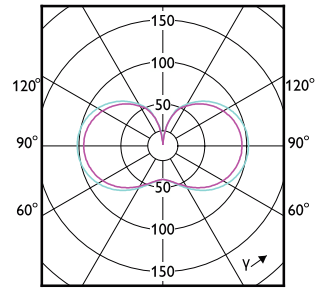

HPL LED TrueForce CorePro