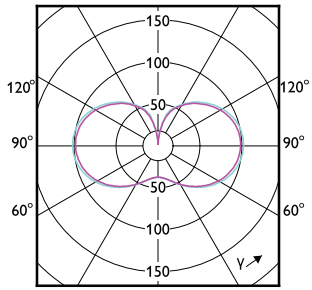

HPL LED TrueForce CorePro