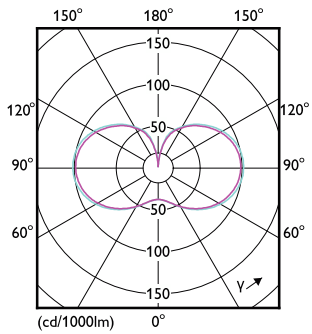

HPL LED TrueForce CorePro

Order Code	Full Product Name	Consommation d'énergie kWh/ 1 000 h
29931300	TForce Core LED HPL 36W E40 830 FR	36 kWh
29933700	TForce Core LED HPL 36W E40 840 FR	36 kWh
26785500	TForce Core LED HPL 36W E40 827 FR	36 kWh
75033600	TForce Core LED HPL 26W E27 830 FR	26 kWh
29927600	TForce Core LED HPL 36W E27 830 FR	36 kWh
29929000	TForce Core LED HPL 36W E27 840 FR	36 kWh
26781700	TForce Core LED HPL 26W E27 827 FR	26 kWh
26783100	TForce Core LED HPL 36W E27 827 FR	36 kWh
33633900	TForce Core LED HPL 24.5W E27 830 FR	25 kWh
33635300	TForce Core LED HPL 24.5W E27 840 FR	25 kWh