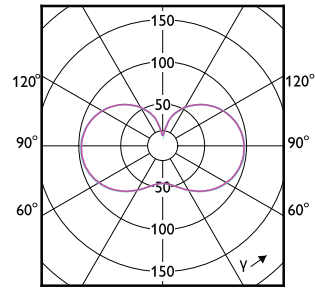

HPL LED TrueForce CorePro