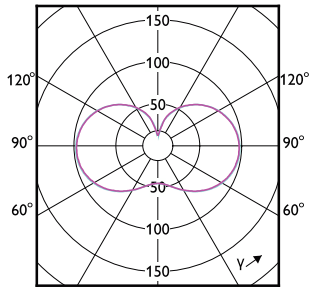

HPL LED TrueForce CorePro