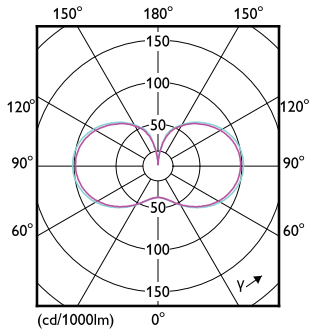

HPL LED TrueForce CorePro