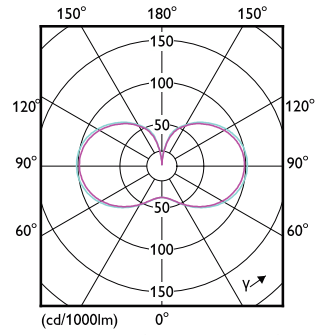

HPL LED TrueForce CorePro