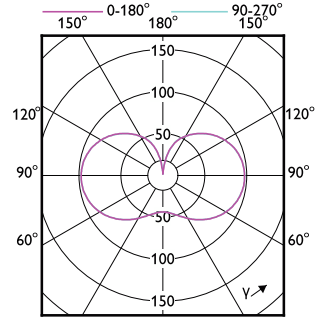

HPL LED TrueForce CorePro

Order Code	Full Product Name	Consommation d'énergie kWh/ 1 000 h
29931300	TForce Core LED HPL 36W E40 830 FR	36 kWh
29933700	TForce Core LED HPL 36W E40 840 FR	36 kWh
26785500	TForce Core LED HPL 36W E40 827 FR	36 kWh
75033600	TForce Core LED HPL 26W E27 830 FR	26 kWh
29927600	TForce Core LED HPL 36W E27 830 FR	36 kWh
29929000	TForce Core LED HPL 36W E27 840 FR	36 kWh
26781700	TForce Core LED HPL 26W E27 827 FR	26 kWh
26783100	TForce Core LED HPL 36W E27 827 FR	36 kWh
33633900	TForce Core LED HPL 24.5W E27 830 FR	25 kWh
33635300	TForce Core LED HPL 24.5W E27 840 FR	25 kWh