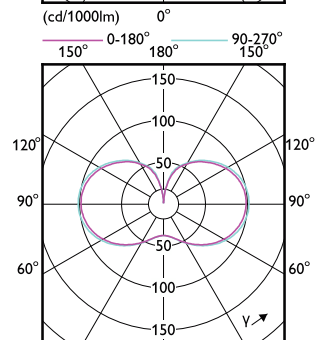

HPL LED TrueForce CorePro

Order Code	Full Product Name	Consommation d'énergie kWh/ 1 000 h
29931300	TForce Core LED HPL 36W E40 830 FR	36 kWh
29933700	TForce Core LED HPL 36W E40 840 FR	36 kWh
26785500	TForce Core LED HPL 36W E40 827 FR	36 kWh
75033600	TForce Core LED HPL 26W E27 830 FR	26 kWh
29927600	TForce Core LED HPL 36W E27 830 FR	36 kWh
29929000	TForce Core LED HPL 36W E27 840 FR	36 kWh
26781700	TForce Core LED HPL 26W E27 827 FR	26 kWh
26783100	TForce Core LED HPL 36W E27 827 FR	36 kWh
33633900	TForce Core LED HPL 24.5W E27 830 FR	25 kWh
33635300	TForce Core LED HPL 24.5W E27 840 FR	25 kWh