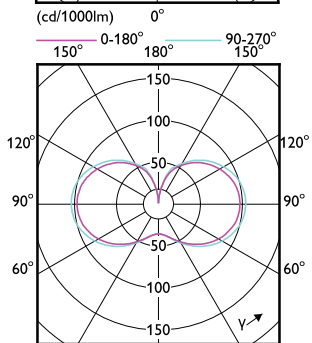

HPL LED TrueForce CorePro

Order Code	Full Product Name	Consommation d'énergie kWh/ 1 000 h
29931300	TForce Core LED HPL 36W E40 830 FR	36 kWh
29933700	TForce Core LED HPL 36W E40 840 FR	36 kWh
26785500	TForce Core LED HPL 36W E40 827 FR	36 kWh
75033600	TForce Core LED HPL 26W E27 830 FR	26 kWh
29927600	TForce Core LED HPL 36W E27 830 FR	36 kWh
29929000	TForce Core LED HPL 36W E27 840 FR	36 kWh
26781700	TForce Core LED HPL 26W E27 827 FR	26 kWh
26783100	TForce Core LED HPL 36W E27 827 FR	36 kWh
33633900	TForce Core LED HPL 24.5W E27 830 FR	25 kWh
33635300	TForce Core LED HPL 24.5W E27 840 FR	25 kWh