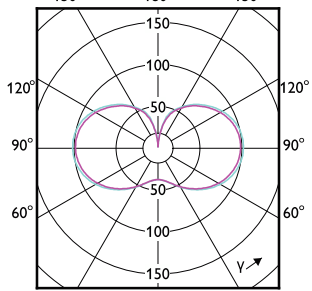

HPL LED TrueForce CorePro