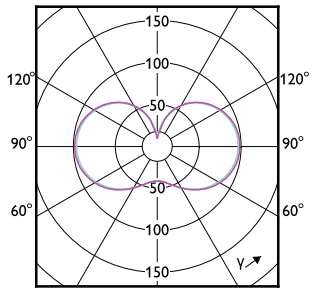

HPL LED TrueForce CorePro