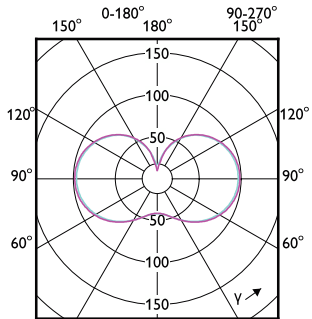

HPL LED TrueForce CorePro

Order Code	Full Product Name	Consommation d'énergie kWh/ 1 000 h
29931300	TForce Core LED HPL 36W E40 830 FR	36 kWh
29933700	TForce Core LED HPL 36W E40 840 FR	36 kWh
26785500	TForce Core LED HPL 36W E40 827 FR	36 kWh
75033600	TForce Core LED HPL 26W E27 830 FR	26 kWh
29927600	TForce Core LED HPL 36W E27 830 FR	36 kWh
29929000	TForce Core LED HPL 36W E27 840 FR	36 kWh
26781700	TForce Core LED HPL 26W E27 827 FR	26 kWh
26783100	TForce Core LED HPL 36W E27 827 FR	36 kWh
33633900	TForce Core LED HPL 24.5W E27 830 FR	25 kWh
33635300	TForce Core LED HPL 24.5W E27 840 FR	25 kWh