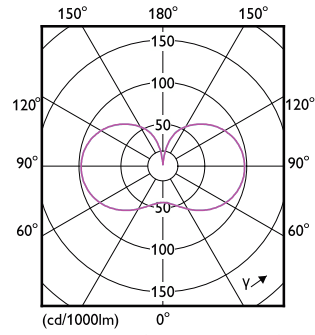

HPL LED TrueForce CorePro

Order Code	Full Product Name	Consommation d'énergie kWh/1 000 h
8720169267855	TForce Core LED HPL 36W E40 827 FR	36 kWh
8719514299276	TForce Core LED HPL 36W E27 830 FR	36 kWh
8719514299290	TForce Core LED HPL 36W E27 840 FR	36 kWh
8720169267817	TForce Core LED HPL 26W E27 827 FR	26 kWh
8720169267831	TForce Core LED HPL 36W E27 827 FR	36 kWh
8720169336339	TForce Core LED HPL 24.5W E27 830 FR	25 kWh
8720169336353	TForce Core LED HPL 24.5W E27 840 FR	25 kWh