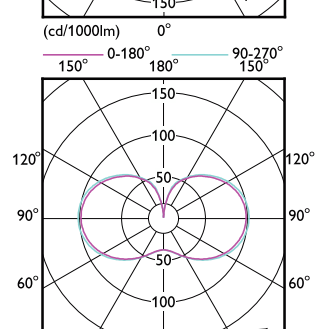

HPL LED TrueForce CorePro

Order Code	Full Product Name	Consommation d'énergie kWh/1 000 h
8720169267855	TForce Core LED HPL 36W E40 827 FR	36 kWh
8719514299276	TForce Core LED HPL 36W E27 830 FR	36 kWh
8719514299290	TForce Core LED HPL 36W E27 840 FR	36 kWh
8720169267817	TForce Core LED HPL 26W E27 827 FR	26 kWh
8720169267831	TForce Core LED HPL 36W E27 827 FR	36 kWh
8720169336339	TForce Core LED HPL 24.5W E27 830 FR	25 kWh
8720169336353	TForce Core LED HPL 24.5W E27 840 FR	25 kWh