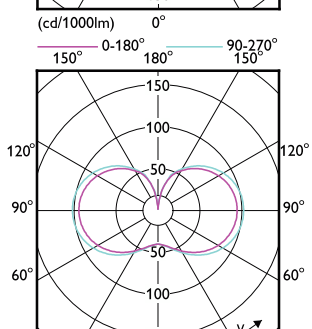

HPL LED TrueForce CorePro

Order Code	Full Product Name	Consommation d'énergie kWh/1 000 h
8720169267855	TForce Core LED HPL 36W E40 827 FR	36 kWh
8719514299276	TForce Core LED HPL 36W E27 830 FR	36 kWh
8719514299290	TForce Core LED HPL 36W E27 840 FR	36 kWh
8720169267817	TForce Core LED HPL 26W E27 827 FR	26 kWh
8720169267831	TForce Core LED HPL 36W E27 827 FR	36 kWh
8720169336339	TForce Core LED HPL 24.5W E27 830 FR	25 kWh
8720169336353	TForce Core LED HPL 24.5W E27 840 FR	25 kWh