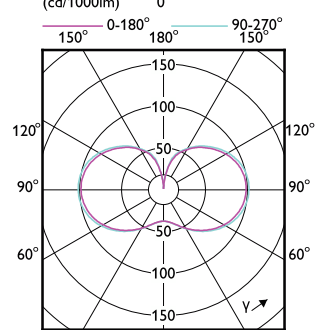

HPL LED TrueForce CorePro

Order Code	Full Product Name	Consommation d'énergie kWh/1 000 h
8720169267855	TForce Core LED HPL 36W E40 827 FR	36 kWh
8719514299276	TForce Core LED HPL 36W E27 830 FR	36 kWh
8719514299290	TForce Core LED HPL 36W E27 840 FR	36 kWh
8720169267817	TForce Core LED HPL 26W E27 827 FR	26 kWh
8720169267831	TForce Core LED HPL 36W E27 827 FR	36 kWh
8720169336339	TForce Core LED HPL 24.5W E27 830 FR	25 kWh
8720169336353	TForce Core LED HPL 24.5W E27 840 FR	25 kWh