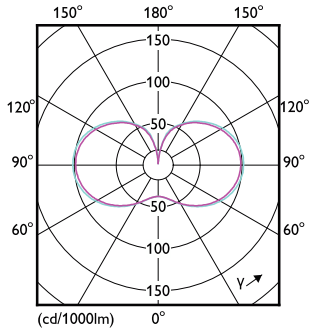

HPL LED TrueForce CorePro

Order Code	Full Product Name	Consommation d'énergie kWh/1 000 h
8720169267855	TForce Core LED HPL 36W E40 827 FR	36 kWh
8719514299276	TForce Core LED HPL 36W E27 830 FR	36 kWh
8719514299290	TForce Core LED HPL 36W E27 840 FR	36 kWh
8720169267817	TForce Core LED HPL 26W E27 827 FR	26 kWh
8720169267831	TForce Core LED HPL 36W E27 827 FR	36 kWh
8720169336339	TForce Core LED HPL 24.5W E27 830 FR	25 kWh
8720169336353	TForce Core LED HPL 24.5W E27 840 FR	25 kWh