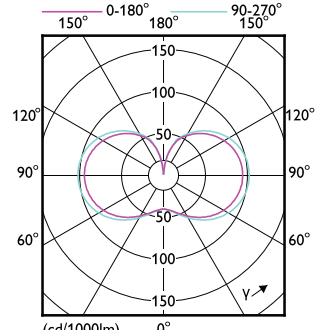

HPL LED TrueForce CorePro

Order Code	Full Product Name	Consommation d'énergie kWh/1 000 h
8720169267855	TForce Core LED HPL 36W E40 827 FR	36 kWh
8719514299276	TForce Core LED HPL 36W E27 830 FR	36 kWh
8719514299290	TForce Core LED HPL 36W E27 840 FR	36 kWh
8720169267817	TForce Core LED HPL 26W E27 827 FR	26 kWh
8720169267831	TForce Core LED HPL 36W E27 827 FR	36 kWh
8720169336339	TForce Core LED HPL 24.5W E27 830 FR	25 kWh
8720169336353	TForce Core LED HPL 24.5W E27 840 FR	25 kWh