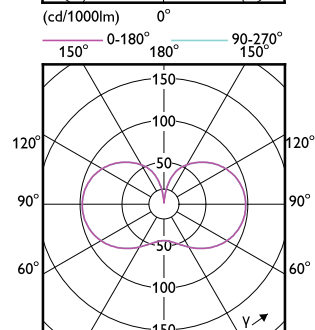

HPL LED TrueForce CorePro

Order Code	Full Product Name	Consommation d'énergie kWh/1 000 h
8720169267855	TForce Core LED HPL 36W E40 827 FR	36 kWh
8719514299276	TForce Core LED HPL 36W E27 830 FR	36 kWh
8719514299290	TForce Core LED HPL 36W E27 840 FR	36 kWh
8720169267817	TForce Core LED HPL 26W E27 827 FR	26 kWh
8720169267831	TForce Core LED HPL 36W E27 827 FR	36 kWh
8720169336339	TForce Core LED HPL 24.5W E27 830 FR	25 kWh
8720169336353	TForce Core LED HPL 24.5W E27 840 FR	25 kWh