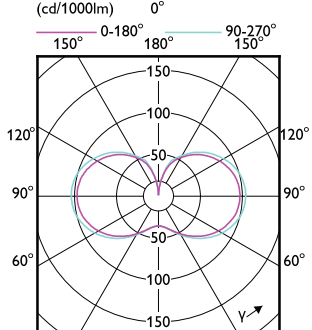

HPL LED TrueForce CorePro

Order Code	Full Product Name	Consommation d'énergie kWh/1 000 h
8720169267855	TForce Core LED HPL 36W E40 827 FR	36 kWh
8719514299276	TForce Core LED HPL 36W E27 830 FR	36 kWh
8719514299290	TForce Core LED HPL 36W E27 840 FR	36 kWh
8720169267817	TForce Core LED HPL 26W E27 827 FR	26 kWh
8720169267831	TForce Core LED HPL 36W E27 827 FR	36 kWh
8720169336339	TForce Core LED HPL 24.5W E27 830 FR	25 kWh
8720169336353	TForce Core LED HPL 24.5W E27 840 FR	25 kWh