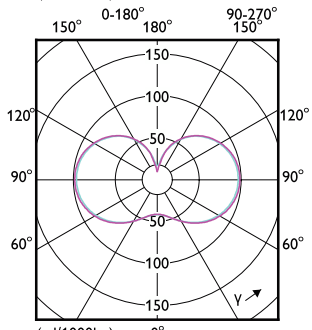

HPL LED TrueForce CorePro

Order Code	Full Product Name	Consommation d'énergie kWh/1 000 h
8720169267855	TForce Core LED HPL 36W E40 827 FR	36 kWh
8719514299276	TForce Core LED HPL 36W E27 830 FR	36 kWh
8719514299290	TForce Core LED HPL 36W E27 840 FR	36 kWh
8720169267817	TForce Core LED HPL 26W E27 827 FR	26 kWh
8720169267831	TForce Core LED HPL 36W E27 827 FR	36 kWh
8720169336339	TForce Core LED HPL 24.5W E27 830 FR	25 kWh
8720169336353	TForce Core LED HPL 24.5W E27 840 FR	25 kWh