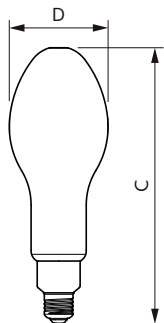

Versions

LED TForce Core LED HPL 36W E40 FR

Dimensional drawing

Product	D	C
TForce Core LED HPL 36W E40 830 FR	91.5 mm	234 mm
TForce Core LED HPL 36W E40 840 FR	91.5 mm	234 mm

Product	D	C
TForce Core LED HPL 36W E27 830 FR	91.5 mm	249 mm
TForce Core LED HPL 36W E27 840 FR	91.5 mm	249 mm