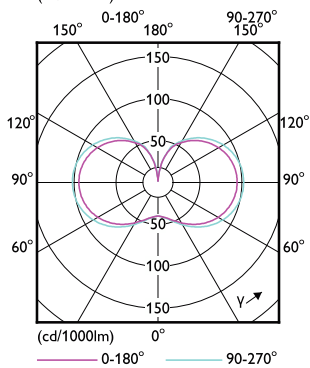

Order Code	Full Product Name	Power Consumption
929002481402	TForce Core LED HPL 36W E40 830 FR	36 W
929002481502	TForce Core LED HPL 36W E40 840 FR	36 W
929002481202	TForce Core LED HPL 36W E27 830 FR	36 W
929002481302	TForce Core LED HPL 36W E27 840 FR	36 W

Temperature

Order Code	Full Product Name	T-Case Maximum (Nom)
929002349702	TForce Core LED HPL 13W E27 830 FR	38.2 °C
929002349802	TForce Core LED HPL 13W E27 840 FR	38.2 °C
929002349902	TForce Core LED HPL 18W E27 830 FR	43.2 °C
929002350002	TForce Core LED HPL 18W E27 840 FR	43.2 °C

Order Code	Full Product Name	T-Case Maximum (Nom)
929002481402	TForce Core LED HPL 36W E40 830 FR	43.3 °C
929002481502	TForce Core LED HPL 36W E40 840 FR	43.3 °C
929002481202	TForce Core LED HPL 36W E27 830 FR	43.3 °C
929002481302	TForce Core LED HPL 36W E27 840 FR	43.3 °C

Approval and Application

Order Code	Full Product Name	Energy Consumption kWh/1000 h
929002349702	TForce Core LED HPL 13W E27 830 FR	13 kWh
929002349802	TForce Core LED HPL 13W E27 840 FR	13 kWh
929002349902	TForce Core LED HPL 18W E27 830 FR	18 kWh
929002350002	TForce Core LED HPL 18W E27 840 FR	18 kWh
929002481402	TForce Core LED HPL 36W E40 830 FR	36 kWh
929002481502	TForce Core LED HPL 36W E40 840 FR	36 kWh
929002481202	TForce Core LED HPL 36W E27 830 FR	36 kWh
929002481302	TForce Core LED HPL 36W E27 840 FR	36 kWh