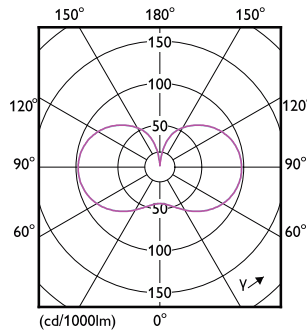

Order Code	Full Product Name	Power Consumption
929002481402	TForce Core LED HPL 36W E40 830 FR	36 W
929002481502	TForce Core LED HPL 36W E40 840 FR	36 W
929002481202	TForce Core LED HPL 36W E27 830 FR	36 W
929002481302	TForce Core LED HPL 36W E27 840 FR	36 W

Temperature

Order Code	Full Product Name	T-Case Maximum (Nom)
929002349702	TForce Core LED HPL 13W E27 830 FR	38.2 °C
929002349802	TForce Core LED HPL 13W E27 840 FR	38.2 °C
929002349902	TForce Core LED HPL 18W E27 830 FR	43.2 °C
929002350002	TForce Core LED HPL 18W E27 840 FR	43.2 °C

Order Code	Full Product Name	T-Case Maximum (Nom)
929002481402	TForce Core LED HPL 36W E40 830 FR	43.3 °C
929002481502	TForce Core LED HPL 36W E40 840 FR	43.3 °C
929002481202	TForce Core LED HPL 36W E27 830 FR	43.3 °C
929002481302	TForce Core LED HPL 36W E27 840 FR	43.3 °C

Approval and Application

Order Code	Full Product Name	Energy Consumption kWh/1000 h
929002349702	TForce Core LED HPL 13W E27 830 FR	13 kWh
929002349802	TForce Core LED HPL 13W E27 840 FR	13 kWh
929002349902	TForce Core LED HPL 18W E27 830 FR	18 kWh
929002350002	TForce Core LED HPL 18W E27 840 FR	18 kWh
929002481402	TForce Core LED HPL 36W E40 830 FR	36 kWh
929002481502	TForce Core LED HPL 36W E40 840 FR	36 kWh
929002481202	TForce Core LED HPL 36W E27 830 FR	36 kWh
929002481302	TForce Core LED HPL 36W E27 840 FR	36 kWh