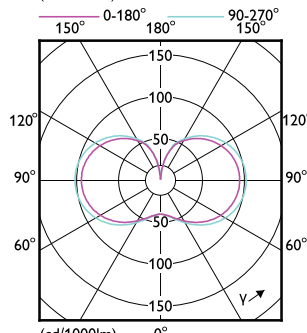

Order Code	Full Product Name	Power Consumption
929002481402	TForce Core LED HPL 36W E40 830 FR	36 W
929002481502	TForce Core LED HPL 36W E40 840 FR	36 W
929002481202	TForce Core LED HPL 36W E27 830 FR	36 W
929002481302	TForce Core LED HPL 36W E27 840 FR	36 W

Temperature

Order Code	Full Product Name	T-Case Maximum (Nom)
929002349702	TForce Core LED HPL 13W E27 830 FR	38.2 °C
929002349802	TForce Core LED HPL 13W E27 840 FR	38.2 °C
929002349902	TForce Core LED HPL 18W E27 830 FR	43.2 °C
929002350002	TForce Core LED HPL 18W E27 840 FR	43.2 °C

Order Code	Full Product Name	T-Case Maximum (Nom)
929002481402	TForce Core LED HPL 36W E40 830 FR	43.3 °C
929002481502	TForce Core LED HPL 36W E40 840 FR	43.3 °C
929002481202	TForce Core LED HPL 36W E27 830 FR	43.3 °C
929002481302	TForce Core LED HPL 36W E27 840 FR	43.3 °C

Approval and Application

Order Code	Full Product Name	Energy Consumption kWh/1000 h
929002349702	TForce Core LED HPL 13W E27 830 FR	13 kWh
929002349802	TForce Core LED HPL 13W E27 840 FR	13 kWh
929002349902	TForce Core LED HPL 18W E27 830 FR	18 kWh
929002350002	TForce Core LED HPL 18W E27 840 FR	18 kWh
929002481402	TForce Core LED HPL 36W E40 830 FR	36 kWh
929002481502	TForce Core LED HPL 36W E40 840 FR	36 kWh
929002481202	TForce Core LED HPL 36W E27 830 FR	36 kWh
929002481302	TForce Core LED HPL 36W E27 840 FR	36 kWh