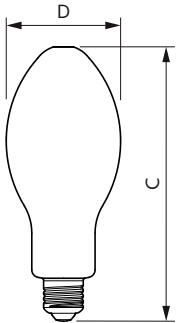

Versions

LED TForce Core LED HPL 36W E40 FR

Dimensional drawing

Product	D	C
TForce Core LED HPL 36W E40 830 FR	91.5 mm	234 mm
TForce Core LED HPL 36W E40 840 FR	91.5 mm	234 mm

Product	D	C
TForce Core LED HPL 36W E27 830 FR	91.5 mm	249 mm
TForce Core LED HPL 36W E27 840 FR	91.5 mm	249 mm

Corepro - LED HID HPL

Dimensional drawing

Product	D	C
TForce Core LED HPL 13W E27 830 FR	76 mm	183 mm
TForce Core LED HPL 13W E27 840 FR	76 mm	183 mm
TForce Core LED HPL 18W E27 830 FR	76 mm	183 mm
TForce Core LED HPL 18W E27 840 FR	76 mm	183 mm