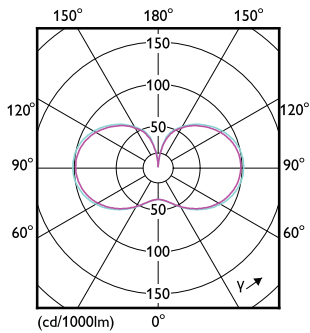

Order Code	Full Product Name	Power Consumption
929002481402	TForce Core LED HPL 36W E40 830 FR	36 W
929002481502	TForce Core LED HPL 36W E40 840 FR	36 W
929002481202	TForce Core LED HPL 36W E27 830 FR	36 W
929002481302	TForce Core LED HPL 36W E27 840 FR	36 W

Temperature

Order Code	Full Product Name	T-Case Maximum (Nom)
929002349702	TForce Core LED HPL 13W E27 830 FR	38.2 °C
929002349802	TForce Core LED HPL 13W E27 840 FR	38.2 °C
929002349902	TForce Core LED HPL 18W E27 830 FR	43.2 °C
929002350002	TForce Core LED HPL 18W E27 840 FR	43.2 °C

Order Code	Full Product Name	T-Case Maximum (Nom)
929002481402	TForce Core LED HPL 36W E40 830 FR	43.3 °C
929002481502	TForce Core LED HPL 36W E40 840 FR	43.3 °C
929002481202	TForce Core LED HPL 36W E27 830 FR	43.3 °C
929002481302	TForce Core LED HPL 36W E27 840 FR	43.3 °C

Approval and Application

Order Code	Full Product Name	Energy Consumption kWh/1000 h
929002349702	TForce Core LED HPL 13W E27 830 FR	13 kWh
929002349802	TForce Core LED HPL 13W E27 840 FR	13 kWh
929002349902	TForce Core LED HPL 18W E27 830 FR	18 kWh
929002350002	TForce Core LED HPL 18W E27 840 FR	18 kWh
929002481402	TForce Core LED HPL 36W E40 830 FR	36 kWh
929002481502	TForce Core LED HPL 36W E40 840 FR	36 kWh
929002481202	TForce Core LED HPL 36W E27 830 FR	36 kWh
929002481302	TForce Core LED HPL 36W E27 840 FR	36 kWh