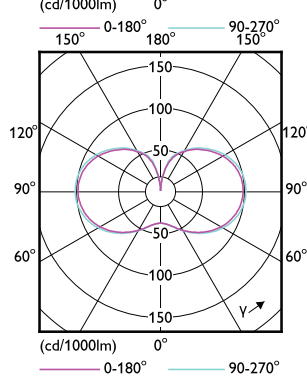

Order Code	Full Product Name	Power Consumption
929002481402	TForce Core LED HPL 36W E40 830 FR	36 W
929002481502	TForce Core LED HPL 36W E40 840 FR	36 W
929002481202	TForce Core LED HPL 36W E27 830 FR	36 W
929002481302	TForce Core LED HPL 36W E27 840 FR	36 W

Temperature

Order Code	Full Product Name	T-Case Maximum (Nom)
929002349702	TForce Core LED HPL 13W E27 830 FR	38.2 °C
929002349802	TForce Core LED HPL 13W E27 840 FR	38.2 °C
929002349902	TForce Core LED HPL 18W E27 830 FR	43.2 °C
929002350002	TForce Core LED HPL 18W E27 840 FR	43.2 °C

Order Code	Full Product Name	T-Case Maximum (Nom)
929002481402	TForce Core LED HPL 36W E40 830 FR	43.3 °C
929002481502	TForce Core LED HPL 36W E40 840 FR	43.3 °C
929002481202	TForce Core LED HPL 36W E27 830 FR	43.3 °C
929002481302	TForce Core LED HPL 36W E27 840 FR	43.3 °C

Approval and Application

Order Code	Full Product Name	Energy Consumption kWh/1000 h
929002349702	TForce Core LED HPL 13W E27 830 FR	13 kWh
929002349802	TForce Core LED HPL 13W E27 840 FR	13 kWh
929002349902	TForce Core LED HPL 18W E27 830 FR	18 kWh
929002350002	TForce Core LED HPL 18W E27 840 FR	18 kWh
929002481402	TForce Core LED HPL 36W E40 830 FR	36 kWh
929002481502	TForce Core LED HPL 36W E40 840 FR	36 kWh
929002481202	TForce Core LED HPL 36W E27 830 FR	36 kWh
929002481302	TForce Core LED HPL 36W E27 840 FR	36 kWh