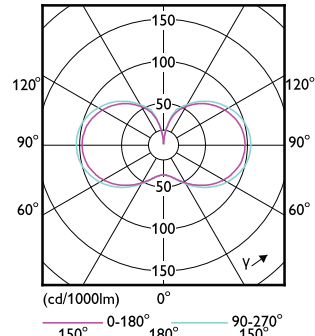

Trueforce CorePro LED HPL