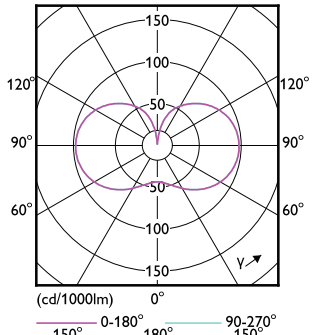

Trueforce CorePro LED HPL