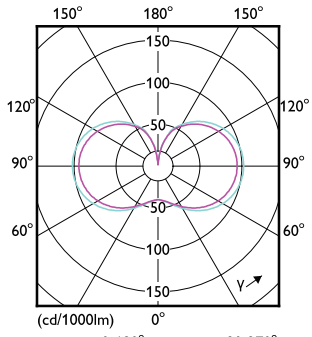

Trueforce CorePro LED HPL