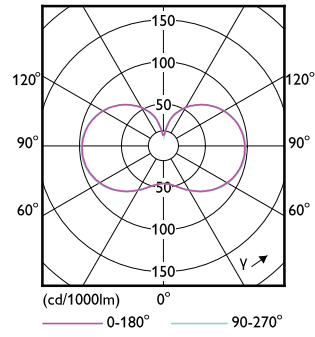

Trueforce CorePro LED HPL