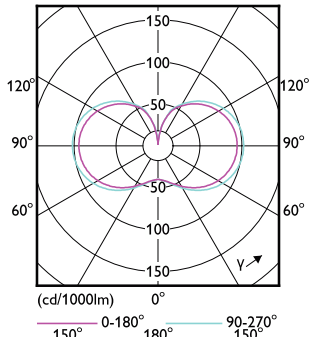

Trueforce CorePro LED HPL