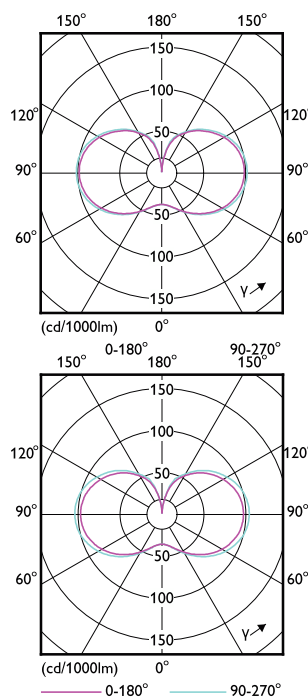

Temperature

Order Code	Full Product Name	T-Case maximum (nom.)
929002349702	TForce Core LED HPL 13W E27 830 FR	38.2 °C
929002349802	TForce Core LED HPL 13W E27 840 FR	38.2 °C
929002349902	TForce Core LED HPL 18W E27 830 FR	43.2 °C
929002350002	TForce Core LED HPL 18W E27 840 FR	43.2 °C
929002481402	TForce Core LED HPL 36W E40 830 FR	43.3 °C

Order Code	Full Product Name	T-Case maximum (nom.)
929002481502	TForce Core LED HPL 36W E40 840 FR	43.3 °C
929002481202	TForce Core LED HPL 36W E27 830 FR	43.3 °C
929002481302	TForce Core LED HPL 36W E27 840 FR	43.3 °C
929003836502	TForce Core LED HPL 24.5W E27 830 FR	44.6 °C
929003836602	TForce Core LED HPL 24.5W E27 840 FR	44.6 °C

Approval and Application

Order Code	Full Product Name	Energy consumption kWh/1,000 hours
929002349702	TForce Core LED HPL 13W E27 830 FR	13 kWh
929002349802	TForce Core LED HPL 13W E27 840 FR	13 kWh
929002349902	TForce Core LED HPL 18W E27 830 FR	18 kWh
929002350002	TForce Core LED HPL 18W E27 840 FR	18 kWh
929002481402	TForce Core LED HPL 36W E40 830 FR	36 kWh
929002481502	TForce Core LED HPL 36W E40 840 FR	36 kWh
929002481202	TForce Core LED HPL 36W E27 830 FR	36 kWh
929002481302	TForce Core LED HPL 36W E27 840 FR	36 kWh
929003836502	TForce Core LED HPL 24.5W E27 830 FR	25 kWh
929003836602	TForce Core LED HPL 24.5W E27 840 FR	25 kWh