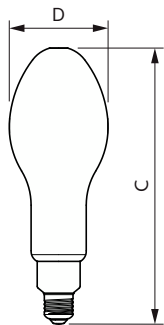

Dimensional drawing

Product	D	C
TForce Core LED HPL 36W E40 830 FR	91.5 mm	234 mm
TForce Core LED HPL 36W E40 840 FR	91.5 mm	234 mm

Product	D	C
TForce Core LED HPL 36W E27 830 FR	91.5 mm	249 mm
TForce Core LED HPL 36W E27 840 FR	91.5 mm	249 mm

Product	D	C
TForce Core LED HPL 24.5W E27 830 FR	91.5 mm	218 mm
TForce Core LED HPL 24.5W E27 840 FR	91.5 mm	218 mm

Trueforce CorePro LED HPL

Dimensional drawing

Product	D	C
TForce Core LED HPL 13W E27 830 FR	76 mm	183 mm
TForce Core LED HPL 13W E27 840 FR	76 mm	183 mm
TForce Core LED HPL 18W E27 830 FR	76 mm	183 mm
TForce Core LED HPL 18W E27 840 FR	76 mm	183 mm