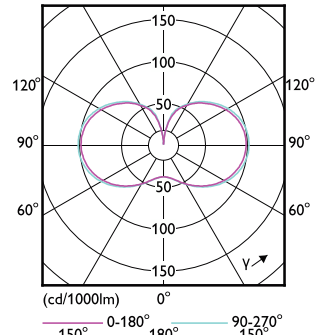

Trueforce CorePro LED HPL