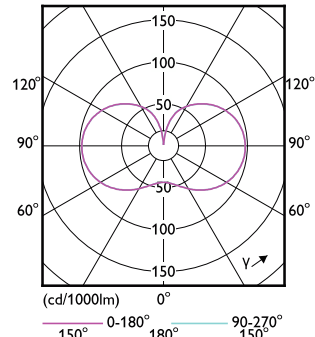

Trueforce CorePro LED HPL