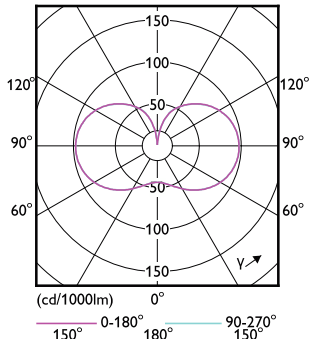

Corepro - LED HID HPL