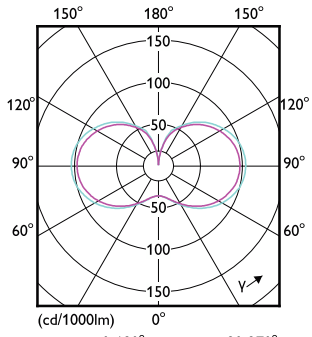

Corepro - LED HID HPL