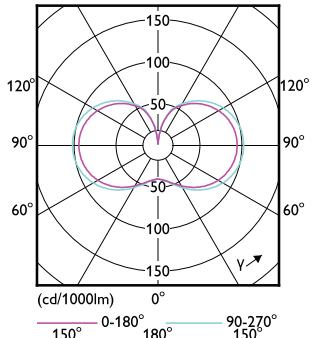

Corepro - LED HID HPL