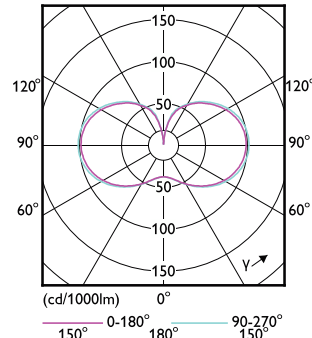

Corepro - LED HID HPL