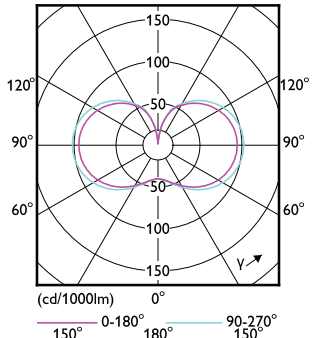

Corepro - LED HID HPL