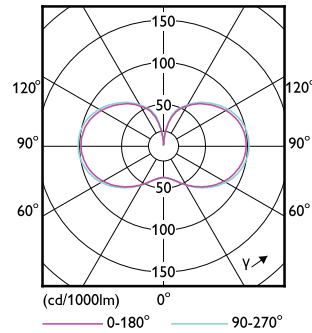

Corepro - LED HID HPL