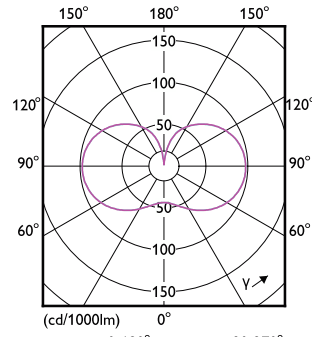

Corepro - LED HID HPL