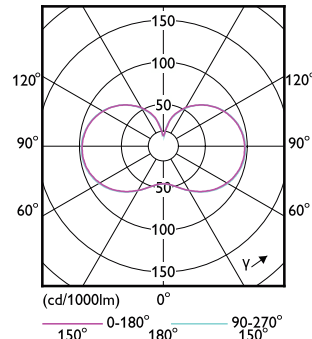

Corepro - LED HID HPL