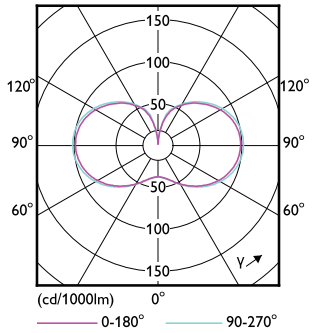

Corepro - LED HID HPL