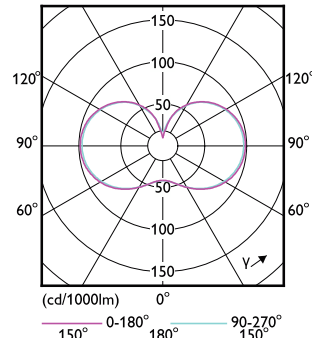

Corepro - LED HID HPL