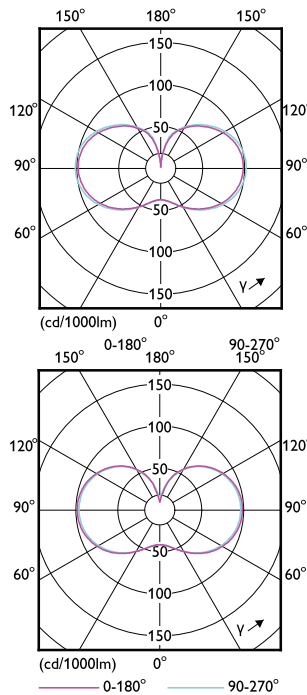

Approval and Application

Order Code	Full Product Name	Energy Consumption kWh/1000 h
929002349702	TForce Core LED HPL 13W E27 830 FR	13 kWh
929002349802	TForce Core LED HPL 13W E27 840 FR	13 kWh
929002349902	TForce Core LED HPL 18W E27 830 FR	18 kWh
929002350002	TForce Core LED HPL 18W E27 840 FR	18 kWh
929003731102	TForce Core LED HPL 13W E27 827 FR	13 kWh
929003731202	TForce Core LED HPL 18W E27 827 FR	18 kWh
929002481402	TForce Core LED HPL 36W E40 830 FR	36 kWh
929002481502	TForce Core LED HPL 36W E40 840 FR	36 kWh
929003731502	TForce Core LED HPL 36W E40 827 FR	36 kWh
929002350102	TForce Core LED HPL 26W E27 830 FR	26 kWh
929002350202	TForce Core LED HPL 26W E27 840 FR	26 kWh
929002481202	TForce Core LED HPL 36W E27 830 FR	36 kWh
929002481302	TForce Core LED HPL 36W E27 840 FR	36 kWh
929003731302	TForce Core LED HPL 26W E27 827 FR	26 kWh
929003731402	TForce Core LED HPL 36W E27 827 FR	36 kWh
929003836402	TForce Core LED HPL 24.5W E27 827 FR	25 kWh
929003836502	TForce Core LED HPL 24.5W E27 830 FR	25 kWh
929003836602	TForce Core LED HPL 24.5W E27 840 FR	25 kWh