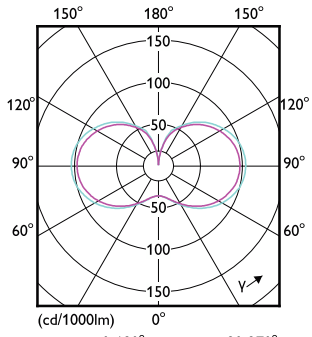

Trueforce CorePro LED HPL