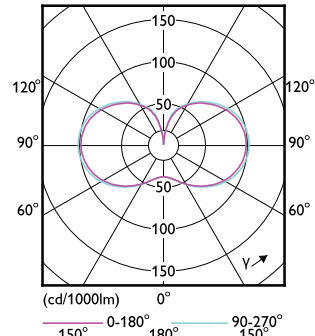

Trueforce CorePro LED HPL