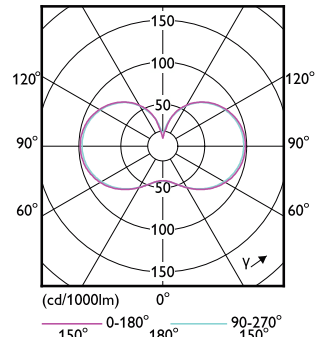

Trueforce CorePro LED HPL