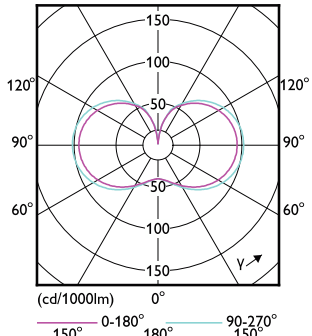

Trueforce CorePro LED HPL