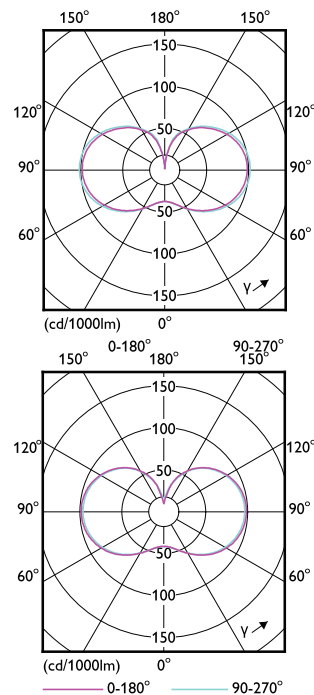

Order Code	Full Product Name	Kolbenform
26785500	TForce Core LED HPL 36W E40 827 FR	Oval
29927600	TForce Core LED HPL 36W E27 830 FR	Oval
29929000	TForce Core LED HPL 36W E27 840 FR	Oval
26781700	TForce Core LED HPL 26W E27 827 FR	ED90
26783100	TForce Core LED HPL 36W E27 827 FR	Oval
33633900	TForce Core LED HPL 24.5W E27 830 FR	Oval
33635300	TForce Core LED HPL 24.5W E27 840 FR	Oval

Genehmigung und Anwendung

Order Code	Full Product Name	Energieverbrauch kWh/ 1.000 Std.
75025100	TForce Core LED HPL 13W E27 830 FR	13 kWh
75027500	TForce Core LED HPL 13W E27 840 FR	13 kWh
75029900	TForce Core LED HPL 18W E27 830 FR	18 kWh
75031200	TForce Core LED HPL 18W E27 840 FR	18 kWh
26777000	TForce Core LED HPL 13W E27 827 FR	13 kWh
26779400	TForce Core LED HPL 18W E27 827 FR	18 kWh
29931300	TForce Core LED HPL 36W E40 830 FR	36 kWh
29933700	TForce Core LED HPL 36W E40 840 FR	36 kWh
26785500	TForce Core LED HPL 36W E40 827 FR	36 kWh
29927600	TForce Core LED HPL 36W E27 830 FR	36 kWh
29929000	TForce Core LED HPL 36W E27 840 FR	36 kWh
26781700	TForce Core LED HPL 26W E27 827 FR	26 kWh
26783100	TForce Core LED HPL 36W E27 827 FR	36 kWh
33633900	TForce Core LED HPL 24.5W E27 830 FR	25 kWh
33635300	TForce Core LED HPL 24.5W E27 840 FR	25 kWh