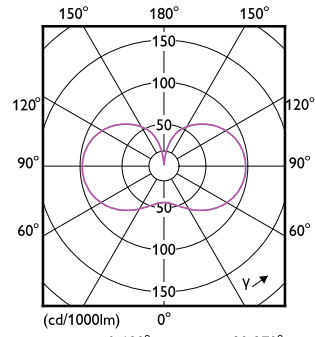

Trueforce CorePro LED HPL