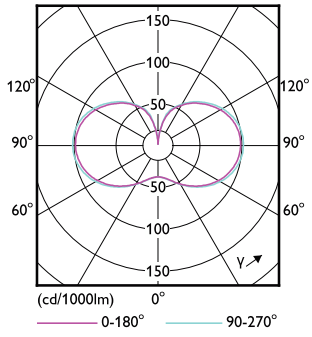

Trueforce CorePro LED HPL