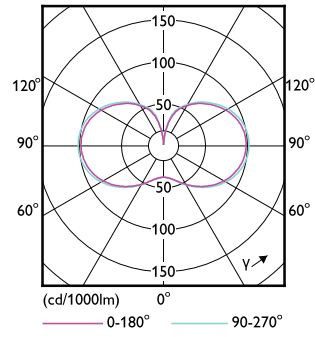

Trueforce CorePro LED HPL