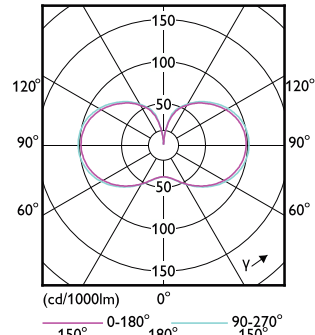

Trueforce CorePro LED HPL