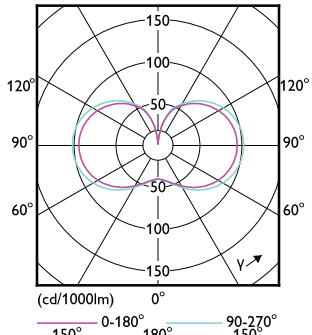

Trueforce CorePro LED HPL