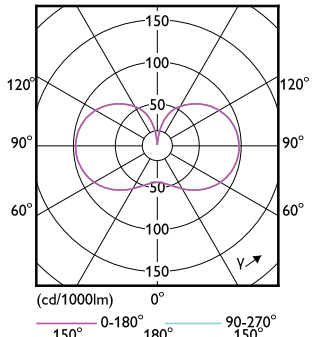

Trueforce CorePro LED HPL