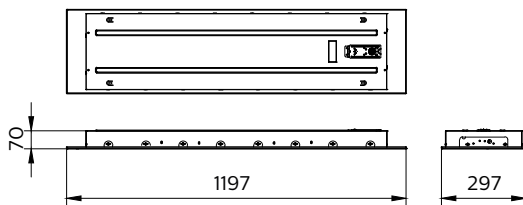

Versions

PowerBalance G4

Dimensional drawing

PowerBalance G4

General Information

Driver included	Yes
Number of gear units	1 unit
Service tag	Yes

Light Technical

Beam angle of light source	120 degree(s)
Optic type	Reflector