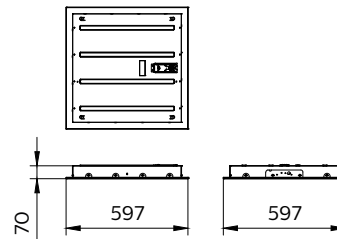

Versions

PowerBalance G4

Dimensional drawing

PowerBalance G4

General Information

Driver included	Yes
Number of gear units	1 unit
Service tag	Yes

Light Technical

Beam angle of light source	120 degree(s)
Optic type	Reflector