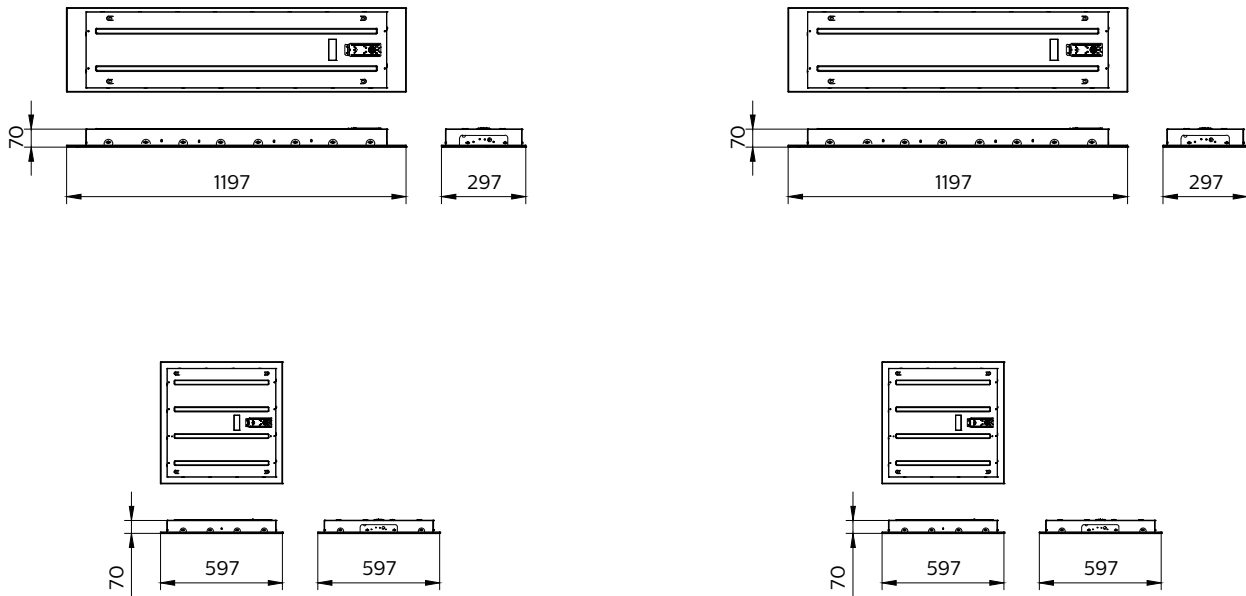

PowerBalance G4

Material	Housing: metal sheet
Main color of the luminaire	White
Lumen maintenance at median useful life	L70B50 50.000h

Color Rendering index	- 840, 865, 940, 965
CRI	
Risk Group	RG1
Ingress protection	IP20
UGR	16
Installation	Recessed

Dimensional drawing

General Information	
Driver included	Yes
Gear	-
Number of gear units	1 unit
Operating and Electrical	
Line Frequency	50 or 60 Hz
Mechanical and Housing	
Housing Color	White
Mech. impact protection code	IK03
Ingress protection code	IP20
Approval and Application	
Ambient temperature range	-20 to +40 °C
CE mark	Yes
ENEC mark	-
Glow-wire test	Temperature 650 °C, duration 30 s

General Information

Order Code	Full Product Name	Service tag
911401548861	RC650B LED40S865 PSU W30L120	Yes
911401549061	RC650B LED40S840 PSU W30L120	Yes
911401549161	RC650B LED40S840 PSD W30L120	Yes
911401556761	RC650B LED40S940 PSD W30L120	Yes
911401557961	RC650B LED40S9 TWH W30L120	Yes
911401558361	RC650B LED40S940 PSD W30L120 CAU	Yes
911401548461	RC650B LED40S865 PSU W60L60	Yes
911401548661	RC650B LED40S840 PSU W60L60	Yes
911401548761	RC650B LED40S840 PSD W60L60	Yes
911401549761	RC650B LED40S840 PSU W60L60 TWN	Yes
911401554061	RC650B LED40S8 TWH W60L60	Yes
911401557861	RC650B LED40S9 TWH W60L60	Yes
911401558161	RC650B LED40S940 PSD W60L60 CAU	Yes
911401580161	RC650B LED40S965 PSD W60L60	Yes
911401561546	RC650B LED40S840 PSU W60L60 CN	-
911401561846	RC650B LED40S865 PSU W60L60	-
911401561946	RC650B LED40S840 PSU W60L60	-