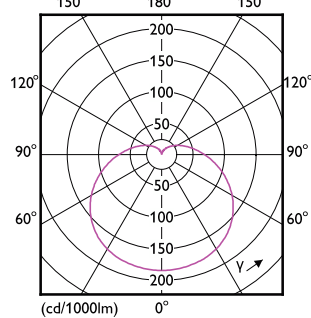

Order Code	Full Product Name	Ambient temperature range	Energy
			Consumption kWh/1000 h
929003793773	EcoHome LEDBulb 13W E27 6500KHV 3PF/6AR	-20 to +45 °C	-
929003797311	EcoHome LEDBulb 5.5W E27 3000KLV 1PF/20	-20 to +45 °C	-
929003797391	EcoHome LEDBulb 8W E27 3000KLV 1PF/20	-20 to +45 °C	-
929003797411	EcoHome LEDBulb 5.5W E27 6500KLV 1PF/20	-20 to +45 °C	-
929003797431	EcoHome LEDBulb 5.5W E27 6500KLV 3PF/12	-20 to +45 °C	-
929003797441	EcoHome LEDBulb 5.5W E27 6500KLV 4PF/12	-20 to +45 °C	-
929003797471	EcoHome LEDBulb 8W E27 6500KLV 3PF/12	-20 to +45 °C	-
929003797491	EcoHome LEDBulb 8W E27 6500KLV 1PF/20	-20 to +45 °C	-
929003797511	EcoHome LEDBulb 10W E27 3000KLV 1PF/20	-20 to +45 °C	-
929003797521	EcoHome LEDBulb 10W E27 3000KLV 2PF/12	-20 to +45 °C	-
929003797541	EcoHome LEDBulb 10W E27 3000KLV 4PF/12	-20 to +45 °C	-
929003797611	EcoHome LEDBulb 10W E27 6500KLV 1PF/20	-20 to +45 °C	-
929003797621	EcoHome LEDBulb 10W E27 6500KLV 2PF/12	-20 to +45 °C	-
929003797631	EcoHome LEDBulb 10W E27 6500KLV 3PF/12	-20 to +45 °C	-
929003797641	EcoHome LEDBulb 10W E27 6500KLV 4PF/12	-20 to +45 °C	-
929003797677	EcoHome LEDBulb 10W E27 6500KLV 2PF/10CO	-20 to +45 °C	-
929004228911	EcoHome LEDBulb 5.5W E27 6500KLV 1PF/20	-20 to +45 °C	-
929004229011	EcoHome LEDBulb 8W E27 6500KLV 1PF/20	-20 to +45 °C	-
929004229111	EcoHome LEDBulb 10W E27 6500KLV 1PF/20	-20 to +45 °C	-
929004266211	EcoHome LEDBulb 5.5W E27 3000KLV 1PF/20	-20 to +45 °C	-
929004266311	EcoHome LEDBulb 10W E27 3000KLV 1PF/20	-20 to +45 °C	-