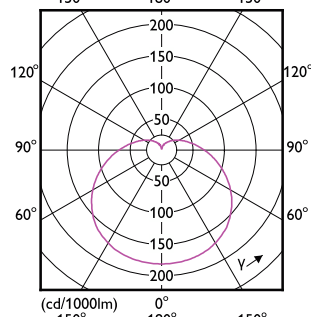

Order Code	Full Product Name	Ambient temperature range	Energy
			Consumption kWh/1000 h
929003793773	EcoHome LEDBulb 13W E27 6500KHV 3PF/6AR	-20 to +45 °C	-
929003797311	EcoHome LEDBulb 5.5W E27 3000KLV 1PF/20	-20 to +45 °C	-
929003797391	EcoHome LEDBulb 8W E27 3000KLV 1PF/20	-20 to +45 °C	-
929003797411	EcoHome LEDBulb 5.5W E27 6500KLV 1PF/20	-20 to +45 °C	-
929003797431	EcoHome LEDBulb 5.5W E27 6500KLV 3PF/12	-20 to +45 °C	-
929003797441	EcoHome LEDBulb 5.5W E27 6500KLV 4PF/12	-20 to +45 °C	-
929003797471	EcoHome LEDBulb 8W E27 6500KLV 3PF/12	-20 to +45 °C	-
929003797491	EcoHome LEDBulb 8W E27 6500KLV 1PF/20	-20 to +45 °C	-
929003797511	EcoHome LEDBulb 10W E27 3000KLV 1PF/20	-20 to +45 °C	-
929003797521	EcoHome LEDBulb 10W E27 3000KLV 2PF/12	-20 to +45 °C	-
929003797541	EcoHome LEDBulb 10W E27 3000KLV 4PF/12	-20 to +45 °C	-
929003797611	EcoHome LEDBulb 10W E27 6500KLV 1PF/20	-20 to +45 °C	-
929003797621	EcoHome LEDBulb 10W E27 6500KLV 2PF/12	-20 to +45 °C	-
929003797631	EcoHome LEDBulb 10W E27 6500KLV 3PF/12	-20 to +45 °C	-
929003797641	EcoHome LEDBulb 10W E27 6500KLV 4PF/12	-20 to +45 °C	-
929003797677	EcoHome LEDBulb 10W E27 6500KLV 2PF/10CO	-20 to +45 °C	-
929004228911	EcoHome LEDBulb 5.5W E27 6500KLV 1PF/20	-20 to +45 °C	-
929004229011	EcoHome LEDBulb 8W E27 6500KLV 1PF/20	-20 to +45 °C	-
929004229111	EcoHome LEDBulb 10W E27 6500KLV 1PF/20	-20 to +45 °C	-
929004266211	EcoHome LEDBulb 5.5W E27 3000KLV 1PF/20	-20 to +45 °C	-
929004266311	EcoHome LEDBulb 10W E27 3000KLV 1PF/20	-20 to +45 °C	-