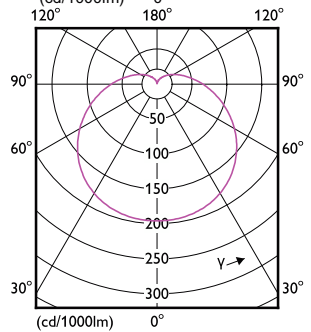

Order Code	Full Product Name	Ambient temperature range	Energy
			Consumption kWh/1000 h
929003793773	EcoHome LEDBulb 13W E27 6500KHV 3PF/6AR	-20 to +45 °C	-
929003797311	EcoHome LEDBulb 5.5W E27 3000KLV 1PF/20	-20 to +45 °C	-
929003797391	EcoHome LEDBulb 8W E27 3000KLV 1PF/20	-20 to +45 °C	-
929003797411	EcoHome LEDBulb 5.5W E27 6500KLV 1PF/20	-20 to +45 °C	-
929003797431	EcoHome LEDBulb 5.5W E27 6500KLV 3PF/12	-20 to +45 °C	-
929003797441	EcoHome LEDBulb 5.5W E27 6500KLV 4PF/12	-20 to +45 °C	-
929003797471	EcoHome LEDBulb 8W E27 6500KLV 3PF/12	-20 to +45 °C	-
929003797491	EcoHome LEDBulb 8W E27 6500KLV 1PF/20	-20 to +45 °C	-
929003797511	EcoHome LEDBulb 10W E27 3000KLV 1PF/20	-20 to +45 °C	-
929003797521	EcoHome LEDBulb 10W E27 3000KLV 2PF/12	-20 to +45 °C	-
929003797541	EcoHome LEDBulb 10W E27 3000KLV 4PF/12	-20 to +45 °C	-
929003797611	EcoHome LEDBulb 10W E27 6500KLV 1PF/20	-20 to +45 °C	-
929003797621	EcoHome LEDBulb 10W E27 6500KLV 2PF/12	-20 to +45 °C	-
929003797631	EcoHome LEDBulb 10W E27 6500KLV 3PF/12	-20 to +45 °C	-
929003797641	EcoHome LEDBulb 10W E27 6500KLV 4PF/12	-20 to +45 °C	-
929003797677	EcoHome LEDBulb 10W E27 6500KLV 2PF/10CO	-20 to +45 °C	-
929004228911	EcoHome LEDBulb 5.5W E27 6500KLV 1PF/20	-20 to +45 °C	-
929004229011	EcoHome LEDBulb 8W E27 6500KLV 1PF/20	-20 to +45 °C	-
929004229111	EcoHome LEDBulb 10W E27 6500KLV 1PF/20	-20 to +45 °C	-
929004266211	EcoHome LEDBulb 5.5W E27 3000KLV 1PF/20	-20 to +45 °C	-
929004266311	EcoHome LEDBulb 10W E27 3000KLV 1PF/20	-20 to +45 °C	-