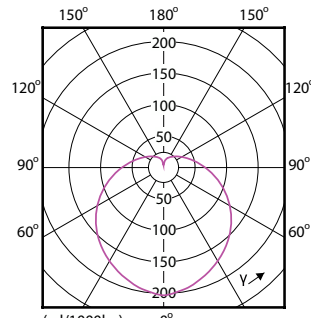

Order Code	Full Product Name	Ambient temperature range	Energy
			Consumption kWh/1000 h
929003793773	EcoHome LEDBulb 13W E27 6500KHV 3PF/6AR	-20 to +45 °C	-
929003797311	EcoHome LEDBulb 5.5W E27 3000KLV 1PF/20	-20 to +45 °C	-
929003797391	EcoHome LEDBulb 8W E27 3000KLV 1PF/20	-20 to +45 °C	-
929003797411	EcoHome LEDBulb 5.5W E27 6500KLV 1PF/20	-20 to +45 °C	-
929003797431	EcoHome LEDBulb 5.5W E27 6500KLV 3PF/12	-20 to +45 °C	-
929003797441	EcoHome LEDBulb 5.5W E27 6500KLV 4PF/12	-20 to +45 °C	-
929003797471	EcoHome LEDBulb 8W E27 6500KLV 3PF/12	-20 to +45 °C	-
929003797491	EcoHome LEDBulb 8W E27 6500KLV 1PF/20	-20 to +45 °C	-
929003797511	EcoHome LEDBulb 10W E27 3000KLV 1PF/20	-20 to +45 °C	-
929003797521	EcoHome LEDBulb 10W E27 3000KLV 2PF/12	-20 to +45 °C	-
929003797541	EcoHome LEDBulb 10W E27 3000KLV 4PF/12	-20 to +45 °C	-
929003797611	EcoHome LEDBulb 10W E27 6500KLV 1PF/20	-20 to +45 °C	-
929003797621	EcoHome LEDBulb 10W E27 6500KLV 2PF/12	-20 to +45 °C	-
929003797631	EcoHome LEDBulb 10W E27 6500KLV 3PF/12	-20 to +45 °C	-
929003797641	EcoHome LEDBulb 10W E27 6500KLV 4PF/12	-20 to +45 °C	-
929003797677	EcoHome LEDBulb 10W E27 6500KLV 2PF/10CO	-20 to +45 °C	-
929004228911	EcoHome LEDBulb 5.5W E27 6500KLV 1PF/20	-20 to +45 °C	-
929004229011	EcoHome LEDBulb 8W E27 6500KLV 1PF/20	-20 to +45 °C	-
929004229111	EcoHome LEDBulb 10W E27 6500KLV 1PF/20	-20 to +45 °C	-
929004266211	EcoHome LEDBulb 5.5W E27 3000KLV 1PF/20	-20 to +45 °C	-
929004266311	EcoHome LEDBulb 10W E27 3000KLV 1PF/20	-20 to +45 °C	-