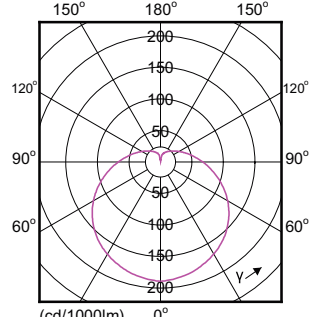

Order Code	Full Product Name	Ambient temperature range	Energy
			Consumption kWh/1000 h
929003793773	EcoHome LEDBulb 13W E27 6500KHV 3PF/6AR	-20 to +45 °C	-
929003797311	EcoHome LEDBulb 5.5W E27 3000KLV 1PF/20	-20 to +45 °C	-
929003797391	EcoHome LEDBulb 8W E27 3000KLV 1PF/20	-20 to +45 °C	-
929003797411	EcoHome LEDBulb 5.5W E27 6500KLV 1PF/20	-20 to +45 °C	-
929003797431	EcoHome LEDBulb 5.5W E27 6500KLV 3PF/12	-20 to +45 °C	-
929003797441	EcoHome LEDBulb 5.5W E27 6500KLV 4PF/12	-20 to +45 °C	-
929003797471	EcoHome LEDBulb 8W E27 6500KLV 3PF/12	-20 to +45 °C	-
929003797491	EcoHome LEDBulb 8W E27 6500KLV 1PF/20	-20 to +45 °C	-
929003797511	EcoHome LEDBulb 10W E27 3000KLV 1PF/20	-20 to +45 °C	-
929003797521	EcoHome LEDBulb 10W E27 3000KLV 2PF/12	-20 to +45 °C	-
929003797541	EcoHome LEDBulb 10W E27 3000KLV 4PF/12	-20 to +45 °C	-
929003797611	EcoHome LEDBulb 10W E27 6500KLV 1PF/20	-20 to +45 °C	-
929003797621	EcoHome LEDBulb 10W E27 6500KLV 2PF/12	-20 to +45 °C	-
929003797631	EcoHome LEDBulb 10W E27 6500KLV 3PF/12	-20 to +45 °C	-
929003797641	EcoHome LEDBulb 10W E27 6500KLV 4PF/12	-20 to +45 °C	-
929003797677	EcoHome LEDBulb 10W E27 6500KLV 2PF/10CO	-20 to +45 °C	-
929004228911	EcoHome LEDBulb 5.5W E27 6500KLV 1PF/20	-20 to +45 °C	-
929004229011	EcoHome LEDBulb 8W E27 6500KLV 1PF/20	-20 to +45 °C	-
929004229111	EcoHome LEDBulb 10W E27 6500KLV 1PF/20	-20 to +45 °C	-
929004266211	EcoHome LEDBulb 5.5W E27 3000KLV 1PF/20	-20 to +45 °C	-
929004266311	EcoHome LEDBulb 10W E27 3000KLV 1PF/20	-20 to +45 °C	-