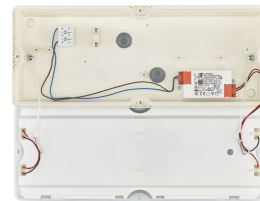

Versions

Ledinaire Square Wall-mounted
WL055V PSU WH

Maatschets

Ledinaire Square-wandmontage

Productgegevens

Ledinaire Square Wall-mounted standard version (PSU)

Ledinaire Square Wall-mounted standard version (PSU)

Ledinaire Square Wall-mounted with Movement Detection Unit (MDU)

Ledinaire Square Wall-mounted with Movement Detection Unit (MDU)

Ledinaire Square Wall-mounted standard version (PSU)

Ledinaire Square Wall-mounted with Movement Detection Unit (MDU)