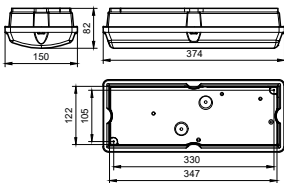

Versions

Ledinaire Square Wall-mounted
WL055V PSU WH

Maatschets

Ledinaire Square-wandmontage

Productgegevens

Ledinaire Square Wall-mounted standard version (PSU)

Ledinaire Square Wall-mounted standard version (PSU)