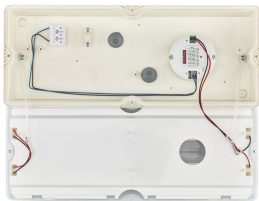

Versions

Ledinaire Square Wall-mounted
WL055V PSU WH

Maatschets

Ledinaire Square-wandmontage

Productgegevens

Ledinaire Square Wall-mounted standard version (PSU)

Ledinaire Square Wall-mounted standard version (PSU)

Ledinaire Square Wall-mounted with Movement Detection Unit (MDU)

Ledinaire Square Wall-mounted with Movement Detection Unit (MDU)

Ledinaire Square Wall-mounted standard version (PSU)

Ledinaire Square Wall-mounted with Movement Detection Unit (MDU)