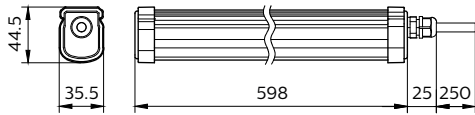

Application

- Parking Garages
- Offices
- Residential

Versions

Essential Smartbright Slim Waterproof

Dimensional drawing

Essential Smartbright waterproof

General Information

Driver included	Yes
Light source replaceable	No
Number of gear units	1 unit

Light Technical

Beam angle of light source	120 degree(s)
Color rendering index (CRI)	>70
Luminous Efficacy (rated) (Nom)	90 lm/W
Optic type	Beam angle 120°

Operating and Electrical

Protection class IEC	Safety class II
Input Voltage	220 to 240 V
Line Frequency	50 or 60 Hz