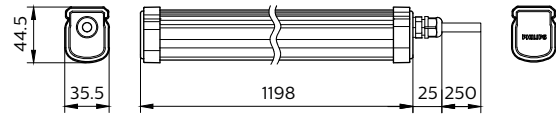

Application

- Parking Garages
- Offices
- Residential

Versions

Essential Smartbright Slim Waterproof

Dimensional drawing

Essential Smartbright waterproof

General Information

Driver included	Yes
Light source replaceable	No
Number of gear units	1 unit

Light Technical

Beam angle of light source	120 degree(s)
Color rendering index (CRI)	>70
Luminous Efficacy (rated) (Nom)	90 lm/W
Optic type	Beam angle 120°

Operating and Electrical

Protection class IEC	Safety class II
Input Voltage	220 to 240 V
Line Frequency	50 or 60 Hz