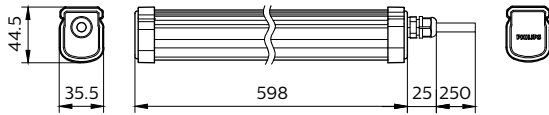

Application

- Parking Garages
- Offices
- Residential

Versions

Essential Smartbright Slim Waterproof

Dimensional drawing

Essential Smartbright waterproof

General Information

Driver included	Yes
Light source replaceable	No
Number of gear units	1 unit

Light Technical

Beam angle of light source	120 degree(s)
Color rendering index (CRI)	>70
Luminous Efficacy (rated) (Nom)	90 lm/W
Optic type	Beam angle 120°

Operating and Electrical

Protection class IEC	Safety class II
Input Voltage	220 to 240 V
Line Frequency	50 or 60 Hz