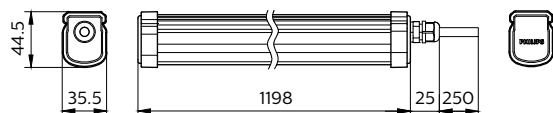

Application

- Parking Garages
- Offices
- Residential

Dimensional drawing

Essential Smartbright waterproof

General Information

Driver included	Yes
Light source replaceable	No
Number of gear units	1 unit

Light Technical