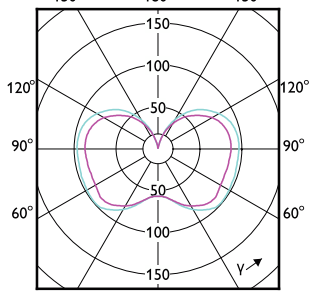

LED Corn Cobs