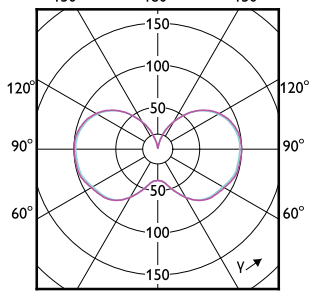

LED Corn Cobs