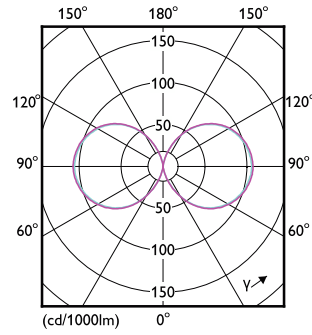

LED Corn Cobs