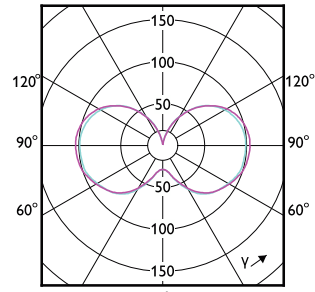

LED Corn Cobs