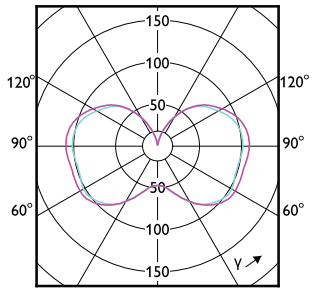

LED Corn Cobs