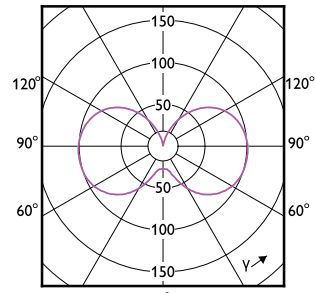

LED Corn Cobs