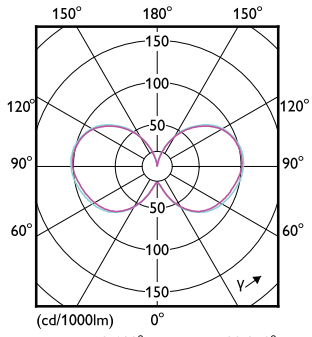

LED Corn Cobs