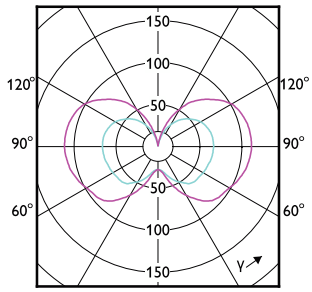

LED Corn Cobs