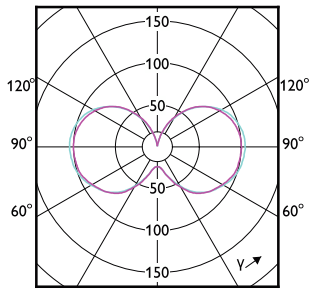

LED Corn Cobs