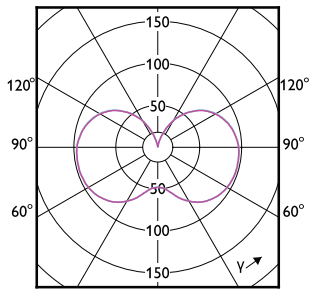

LED Corn Cobs