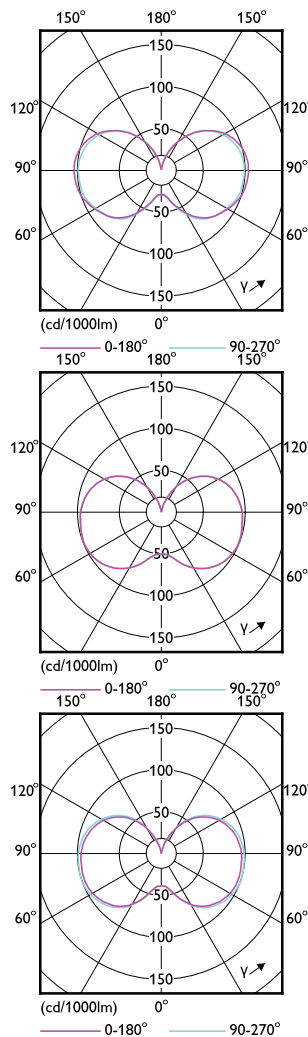

Order Code	Full Product Name	Ambient temperature range	Energy Consumption kWh/1000 h
929002996404	115CC/LED/840/LS EX39 G2 BB 3/1	-20 °C to 45 °C	115 kWh
929002996504	115CC/LED/850/LS EX39 G2 BB 3/1	-20 °C to 45 °C	115 kWh
929003507004	115CC/LED/840/LS EX39 G2 BB 277-480V 3/1	-20 °C to 55 °C	115 kWh
929003507104	115CC/LED/850/LS EX39 G2 BB 277-480V 3/1	-20 °C to 55 °C	115 kWh