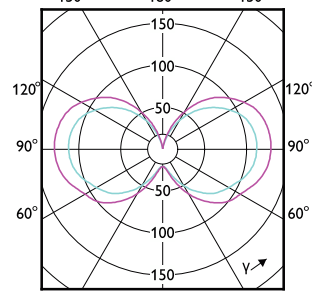

LED Corn Cobs