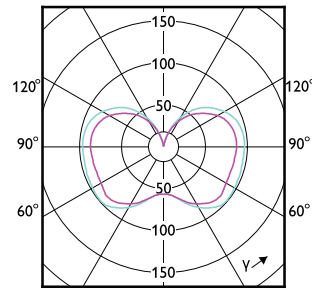

LED Corn Cobs