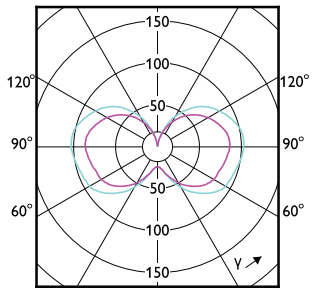

LED Corn Cobs