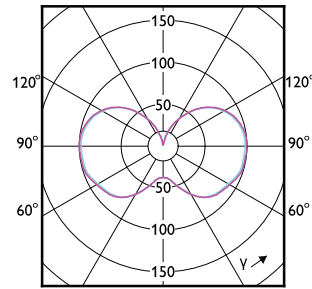

LED Corn Cobs