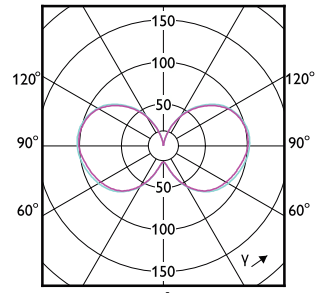

LED Corn Cobs