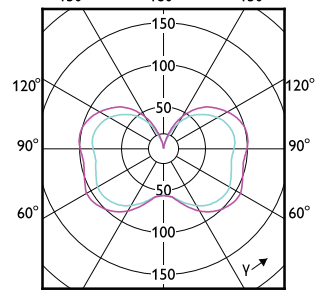

LED Corn Cobs