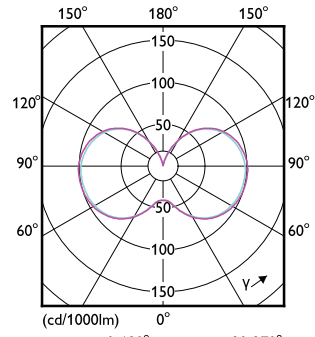

LED Corn Cobs