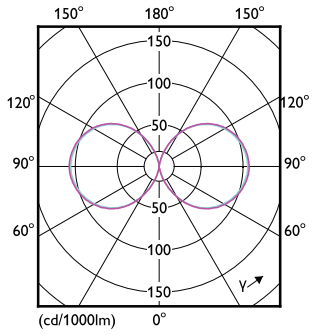

LED Corn Cobs