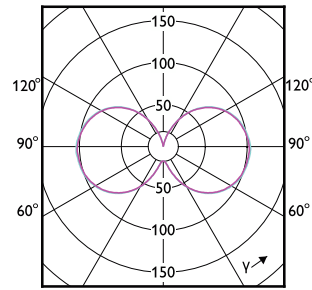

LED Corn Cobs