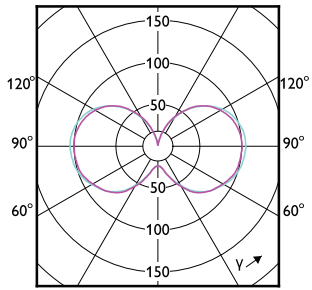

LED Corn Cobs