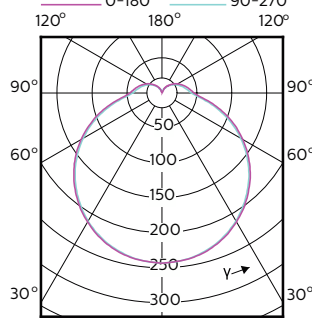

Order Code	Full Product Name	Rango de temperatura ambiente
929001388004	8.5PL-C/T/COR/26H-827/IF8/P/4P/DIM 10/1	-20 °C a 45 °C
929001388104	8.5PL-C/T/COR/26H-830/IF9/P/4P/DIM 10/1	-20 °C a 45 °C
929001388204	8.5PL-C/T/COR/26H-835/IF9/P/4P/DIM 10/1	-20 °C a 45 °C
929001388304	8.5PL-C/T/COR/26H-840/IF9/P/4P/DIM 10/1	-20 °C a 45 °C
929001819804	12PL-C/T/COR/32H-830/IF13/P/4P/DIM 10/1	-20 °C a 45 °C
929001819904	12PL-C/T/COR/32H-835/IF14/P/4P/DIM 10/1	-20 °C a 45 °C
929001820004	12PL-C/T/COR/32H-840/IF14/P/4P/DIM 10/1	-20 °C a 45 °C
929001388404	10.5PL-C/T/COR/26V-827/IF12/P/4P/DIM10/1	-20 °C a 45 °C
929001388504	10.5PL-C/T/COR/26V-830/IF13/P/4P/DIM10/1	-20 °C a 45 °C
929001388604	10.5PL-C/T/COR/26V-835/IF13/P/4P/DIM10/1	-20 °C a 45 °C
929001388704	10.5PL-C/T/COR/26V-840/IF13/P/4P/DIM10/1	-20 °C a 45 °C
929001820204	12PL-C/T/COR/32V-830/IF14/P/4P/DIM 10/1	-20 °C a 45 °C
929001820304	12PL-C/T/COR/32V-835/IF14/P/4P/DIM 10/1	-20 °C a 45 °C
929001820404	12PL-C/T/COR/32V-840/IF15/P/4P/DIM 10/1	-20 °C a 45 °C
929001885404	5.5PL-C/LED/13H/830/IF5/P/4P 20/1	-20 °C a 45 °C
929001885504	5.5PL-C/LED/13H/835/IF5/P/4P 20/1	-20 °C a 45 °C
929001885604	5.5PL-C/LED/13H/840/IF5/P/4P 20/1	-20 °C a 45 °C
929003477604	8PL-C/T/COR/26H-3CCT/MF10/P/20/1	-20 a +45 °C
929003477804	11PL-C/T/COR/32H-3CCT/MF15/P/20/1	-20 a +45 °C
929001885704	5.5PL-C/LED/13V/827/IF5/P/4P 20/1	-20 °C a 45 °C
929001886004	5.5PL-C/LED/13V/840/IF5/P/4P 20/1	-20 °C a 45 °C
929003477704	8PL-C/T/COR/26V-3CCT/MF10/P/20/1	-20 a +45 °C
929003477904	11PL-C/T/COR/32V-3CCT/MF15/P/20/1	-20 a +45 °C
929001884804	5PL-C/LED/13H/840/IF5/P/2P 20/1	-20 °C a 45 °C