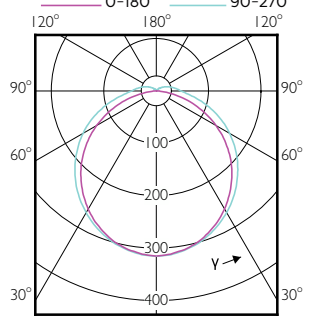

Order Code	Full Product Name	Rango de temperatura ambiente
929001388004	8.5PL-C/T/COR/26H-827/IF8/P/4P/DIM 10/1	-20 °C a 45 °C
929001388104	8.5PL-C/T/COR/26H-830/IF9/P/4P/DIM 10/1	-20 °C a 45 °C
929001388204	8.5PL-C/T/COR/26H-835/IF9/P/4P/DIM 10/1	-20 °C a 45 °C
929001388304	8.5PL-C/T/COR/26H-840/IF9/P/4P/DIM 10/1	-20 °C a 45 °C
929001819804	12PL-C/T/COR/32H-830/IF13/P/4P/DIM 10/1	-20 °C a 45 °C
929001819904	12PL-C/T/COR/32H-835/IF14/P/4P/DIM 10/1	-20 °C a 45 °C
929001820004	12PL-C/T/COR/32H-840/IF14/P/4P/DIM 10/1	-20 °C a 45 °C
929001388404	10.5PL-C/T/COR/26V-827/IF12/P/4P/DIM10/1	-20 °C a 45 °C
929001388504	10.5PL-C/T/COR/26V-830/IF13/P/4P/DIM10/1	-20 °C a 45 °C
929001388604	10.5PL-C/T/COR/26V-835/IF13/P/4P/DIM10/1	-20 °C a 45 °C
929001388704	10.5PL-C/T/COR/26V-840/IF13/P/4P/DIM10/1	-20 °C a 45 °C
929001820204	12PL-C/T/COR/32V-830/IF14/P/4P/DIM 10/1	-20 °C a 45 °C
929001820304	12PL-C/T/COR/32V-835/IF14/P/4P/DIM 10/1	-20 °C a 45 °C
929001820404	12PL-C/T/COR/32V-840/IF15/P/4P/DIM 10/1	-20 °C a 45 °C
929001885404	5.5PL-C/LED/13H/830/IF5/P/4P 20/1	-20 °C a 45 °C
929001885504	5.5PL-C/LED/13H/835/IF5/P/4P 20/1	-20 °C a 45 °C
929001885604	5.5PL-C/LED/13H/840/IF5/P/4P 20/1	-20 °C a 45 °C
929003477604	8PL-C/T/COR/26H-3CCT/MF10/P/20/1	-20 a +45 °C
929003477804	11PL-C/T/COR/32H-3CCT/MF15/P/20/1	-20 a +45 °C
929001885704	5.5PL-C/LED/13V/827/IF5/P/4P 20/1	-20 °C a 45 °C
929001886004	5.5PL-C/LED/13V/840/IF5/P/4P 20/1	-20 °C a 45 °C
929003477704	8PL-C/T/COR/26V-3CCT/MF10/P/20/1	-20 a +45 °C
929003477904	11PL-C/T/COR/32V-3CCT/MF15/P/20/1	-20 a +45 °C
929001884804	5PL-C/LED/13H/840/IF5/P/2P 20/1	-20 °C a 45 °C