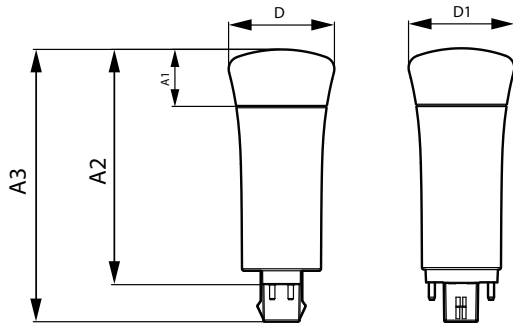

Product	D1	D	A1	A2	A3
5.5PL-C/LED/13V/827/IF5/P/4P 20/1	45.7 mm	45.7 mm	24.6 mm	101.6 mm	117.6 mm
5.5PL-C/LED/13V/840/IF5/P/4P 20/1	45.7 mm	45.7 mm	24.6 mm	101.6 mm	117.6 mm

Product	D1	D	A1	A2	A3
11PL-C/T/COR/32H-3CCT/MF15/P/20/1	32 mm	42 mm	82 mm	135 mm	150 mm
8PL-C/T/COR/26H-3CCT/MF10/P/20/1	32 mm	42 mm	82 mm	135 mm	150 mm

Plano de dimensiones

Product	D1	D	A1	A2	A3
12PL-C/T/COR/32H-830/IF13/P/4P/DIM 10/1	34 mm	34 mm	129 mm	148 mm	164 mm
12PL-C/T/COR/32H-835/IF14/P/4P/DIM 10/1	34 mm	34 mm	129 mm	148 mm	164 mm
12PL-C/T/COR/32H-840/IF14/P/4P/DIM 10/1	34 mm	34 mm	129 mm	148 mm	164 mm
8.5PL-C/T/COR/26H-827/IF8/P/4P/DIM 10/1	34 mm	34 mm	129 mm	148 mm	164 mm
8.5PL-C/T/COR/26H-830/IF9/P/4P/DIM 10/1	34 mm	34 mm	129 mm	148 mm	164 mm
8.5PL-C/T/COR/26H-835/IF9/P/4P/DIM 10/1	34 mm	34 mm	129 mm	148 mm	164 mm
8.5PL-C/T/COR/26H-840/IF9/P/4P/DIM 10/1	34 mm	34 mm	129 mm	148 mm	164 mm