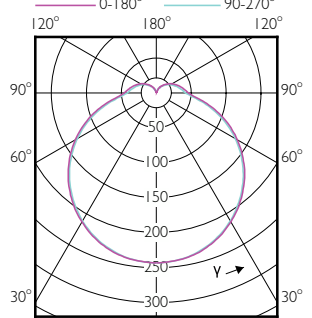

Order Code	Full Product Name	Rango de temperatura ambiente
929001388004	8.5PL-C/T/COR/26H-827/IF8/P/4P/DIM 10/1	-20 °C a 45 °C
929001388104	8.5PL-C/T/COR/26H-830/IF9/P/4P/DIM 10/1	-20 °C a 45 °C
929001388204	8.5PL-C/T/COR/26H-835/IF9/P/4P/DIM 10/1	-20 °C a 45 °C
929001388304	8.5PL-C/T/COR/26H-840/IF9/P/4P/DIM 10/1	-20 °C a 45 °C
929001819804	12PL-C/T/COR/32H-830/IF13/P/4P/DIM 10/1	-20 °C a 45 °C
929001819904	12PL-C/T/COR/32H-835/IF14/P/4P/DIM 10/1	-20 °C a 45 °C
929001820004	12PL-C/T/COR/32H-840/IF14/P/4P/DIM 10/1	-20 °C a 45 °C
929001388404	10.5PL-C/T/COR/26V-827/IF12/P/4P/DIM10/1	-20 °C a 45 °C
929001388504	10.5PL-C/T/COR/26V-830/IF13/P/4P/DIM10/1	-20 °C a 45 °C
929001388604	10.5PL-C/T/COR/26V-835/IF13/P/4P/DIM10/1	-20 °C a 45 °C
929001388704	10.5PL-C/T/COR/26V-840/IF13/P/4P/DIM10/1	-20 °C a 45 °C
929001820204	12PL-C/T/COR/32V-830/IF14/P/4P/DIM 10/1	-20 °C a 45 °C
929001820304	12PL-C/T/COR/32V-835/IF14/P/4P/DIM 10/1	-20 °C a 45 °C
929001820404	12PL-C/T/COR/32V-840/IF15/P/4P/DIM 10/1	-20 °C a 45 °C
929001885404	5.5PL-C/LED/13H/830/IF5/P/4P 20/1	-20 °C a 45 °C
929001885504	5.5PL-C/LED/13H/835/IF5/P/4P 20/1	-20 °C a 45 °C
929001885604	5.5PL-C/LED/13H/840/IF5/P/4P 20/1	-20 °C a 45 °C
929003477604	8PL-C/T/COR/26H-3CCT/MF10/P/20/1	-20 a +45 °C
929003477804	11PL-C/T/COR/32H-3CCT/MF15/P/20/1	-20 a +45 °C
929001885704	5.5PL-C/LED/13V/827/IF5/P/4P 20/1	-20 °C a 45 °C
929001886004	5.5PL-C/LED/13V/840/IF5/P/4P 20/1	-20 °C a 45 °C
929003477704	8PL-C/T/COR/26V-3CCT/MF10/P/20/1	-20 a +45 °C
929003477904	11PL-C/T/COR/32V-3CCT/MF15/P/20/1	-20 a +45 °C
929001884804	5PL-C/LED/13H/840/IF5/P/2P 20/1	-20 °C a 45 °C