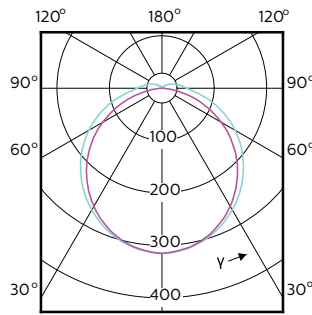

Order Code	Full Product Name	Rango de temperatura ambiente
929001388004	8.5PL-C/T/COR/26H-827/IF8/P/4P/DIM 10/1	-20 °C a 45 °C
929001388104	8.5PL-C/T/COR/26H-830/IF9/P/4P/DIM 10/1	-20 °C a 45 °C
929001388204	8.5PL-C/T/COR/26H-835/IF9/P/4P/DIM 10/1	-20 °C a 45 °C
929001388304	8.5PL-C/T/COR/26H-840/IF9/P/4P/DIM 10/1	-20 °C a 45 °C
929001819804	12PL-C/T/COR/32H-830/IF13/P/4P/DIM 10/1	-20 °C a 45 °C
929001819904	12PL-C/T/COR/32H-835/IF14/P/4P/DIM 10/1	-20 °C a 45 °C
929001820004	12PL-C/T/COR/32H-840/IF14/P/4P/DIM 10/1	-20 °C a 45 °C
929001388404	10.5PL-C/T/COR/26V-827/IF12/P/4P/DIM10/1	-20 °C a 45 °C
929001388504	10.5PL-C/T/COR/26V-830/IF13/P/4P/DIM10/1	-20 °C a 45 °C
929001388604	10.5PL-C/T/COR/26V-835/IF13/P/4P/DIM10/1	-20 °C a 45 °C
929001388704	10.5PL-C/T/COR/26V-840/IF13/P/4P/DIM10/1	-20 °C a 45 °C
929001820204	12PL-C/T/COR/32V-830/IF14/P/4P/DIM 10/1	-20 °C a 45 °C
929001820304	12PL-C/T/COR/32V-835/IF14/P/4P/DIM 10/1	-20 °C a 45 °C
929001820404	12PL-C/T/COR/32V-840/IF15/P/4P/DIM 10/1	-20 °C a 45 °C
929001885404	5.5PL-C/LED/13H/830/IF5/P/4P 20/1	-20 °C a 45 °C
929001885504	5.5PL-C/LED/13H/835/IF5/P/4P 20/1	-20 °C a 45 °C
929001885604	5.5PL-C/LED/13H/840/IF5/P/4P 20/1	-20 °C a 45 °C
929003477604	8PL-C/T/COR/26H-3CCT/MF10/P/20/1	-20 a +45 °C
929003477804	11PL-C/T/COR/32H-3CCT/MF15/P/20/1	-20 a +45 °C
929001885704	5.5PL-C/LED/13V/827/IF5/P/4P 20/1	-20 °C a 45 °C
929001886004	5.5PL-C/LED/13V/840/IF5/P/4P 20/1	-20 °C a 45 °C
929003477704	8PL-C/T/COR/26V-3CCT/MF10/P/20/1	-20 a +45 °C
929003477904	11PL-C/T/COR/32V-3CCT/MF15/P/20/1	-20 a +45 °C
929001884804	5PL-C/LED/13H/840/IF5/P/2P 20/1	-20 °C a 45 °C