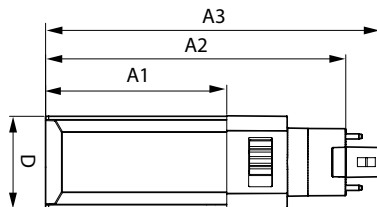

Product	D1	D	A1	A2	A3
5.5PL-C/LED/13V/827/IF5/P/4P 20/1	45.7 mm	45.7 mm	24.6 mm	101.6 mm	117.6 mm
5.5PL-C/LED/13V/840/IF5/P/4P 20/1	45.7 mm	45.7 mm	24.6 mm	101.6 mm	117.6 mm

Product	D1	D	A1	A2	A3
11PL-C/T/COR/32H-3CCT/MF15/P/20/1	32 mm	42 mm	82 mm	135 mm	150 mm
8PL-C/T/COR/26H-3CCT/MF10/P/20/1	32 mm	42 mm	82 mm	135 mm	150 mm

Plano de dimensiones

Product	D1	D	A1	A2	A3
12PL-C/T/COR/32H-830/IF13/P/4P/DIM 10/1	34 mm	34 mm	129 mm	148 mm	164 mm
12PL-C/T/COR/32H-835/IF14/P/4P/DIM 10/1	34 mm	34 mm	129 mm	148 mm	164 mm
12PL-C/T/COR/32H-840/IF14/P/4P/DIM 10/1	34 mm	34 mm	129 mm	148 mm	164 mm
8.5PL-C/T/COR/26H-827/IF8/P/4P/DIM 10/1	34 mm	34 mm	129 mm	148 mm	164 mm
8.5PL-C/T/COR/26H-830/IF9/P/4P/DIM 10/1	34 mm	34 mm	129 mm	148 mm	164 mm
8.5PL-C/T/COR/26H-835/IF9/P/4P/DIM 10/1	34 mm	34 mm	129 mm	148 mm	164 mm
8.5PL-C/T/COR/26H-840/IF9/P/4P/DIM 10/1	34 mm	34 mm	129 mm	148 mm	164 mm