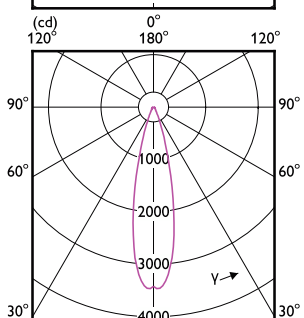

LED PAR30 S/L

(cd) 0°

(cd) 0°