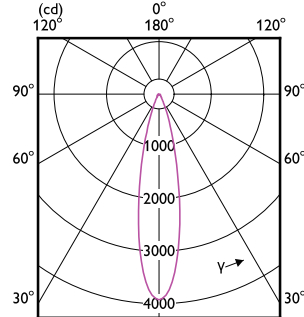

Order Code	Full Product Name	Ambient temperature range
929003755104	10PAR30S/EXPERTCOLOR RETAIL/S10/930/D	-20 to +45 °C
929003755204	10PAR30S/EXPERTCOLOR RETAIL/F25/930/D	-20 to +45 °C
929003755304	10PAR30S/EXPERTCOLOR RETAIL/F40/930/D	-20 to +45 °C
929003755404	10PAR30S/EXPERTCOLOR/F25/927/P/D/T/JA8	-20 to +45 °C
929003755504	10PAR30S/EXPERTCOLOR/F40/927/P/D/T/JA8	-20 to +45 °C
929004579004	10PAR30S/EXPERTCOLOR/F40/940/P/D/T/JA8	-20 to +45 °C
929003738404	8.5PAR30L/COR/927/F25/D/P/ULW/T20 6/1FB	-40 to +45 °C
929003738504	8.5PAR30L/COR/927/F40/D/P/ULW/T20 6/1FB	-40 to +45 °C
929003738604	8.5PAR30L/COR/930/F25/D/P/ULW/T20 6/1FB	-40 to +45 °C
929003738704	8.5PAR30L/COR/930/F40/D/P/ULW/T20 6/1FB	-40 to +45 °C
929003753404	8.5PAR30L/COR/940/F25/D/P/ULW/T20 6/1FB	-40 to +45 °C
929003753504	8.5PAR30L/COR/940/F40/D/P/ULW/T20 6/1FB	-40 to +45 °C
929003738804	8.5PAR30S/COR/927/F25/D/P/ULW/T20 6/1FB	-40 to +45 °C
929003738904	8.5PAR30S/COR/927/F40/D/P/ULW/T20 6/1FB	-40 to +45 °C
929003739004	8.5PAR30S/COR/930/F25/D/P/ULW/T20 6/1FB	-40 to +45 °C
929003739104	8.5PAR30S/COR/930/F40/D/P/ULW/T20 6/1FB	-40 to +45 °C
929003739204	8.5PAR30S/COR/935/F25/D/P/ULW/T20 6/1FB	-40 to +45 °C
929003753604	8.5PAR30S/COR/940/F25/D/P/ULW/T20 6/1FB	-40 to +45 °C
929003753704	8.5PAR30S/COR/940/F40/D/P/ULW/T20 6/1FB	-40 to +45 °C
929002403212	LEDspot 70W PAR30S 827 100-240V 25D	-20 to +45 °C