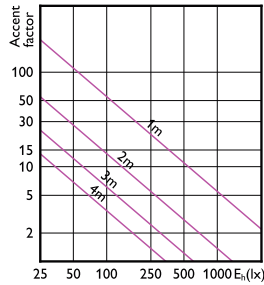

LED PAR30 S/L

Accent Diagrams

Accent Diagram - 10PAR30L/EXPERTCOLOR/
F40/940/P/D/T/JA8

Accent Diagram -
8.5PAR30L/COR/940/F25/D/P/ULW/T20
6/1FB

Accent Diagram -
8.5PAR30S/COR/927/F40/D/P/ULW/T20
6/1FB

Accent Diagram -
8.5PAR30L/COR/930/F40/D/P/ULW/T20
6/1FB