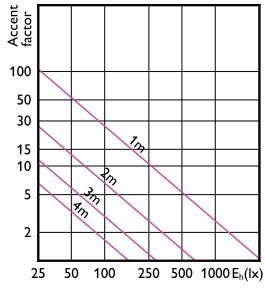

LED PAR30 S/L

Accent Diagrams

Accent Diagram - 10PAR30L/EXPERTCOLOR/
F40/940/P/D/T/JA8