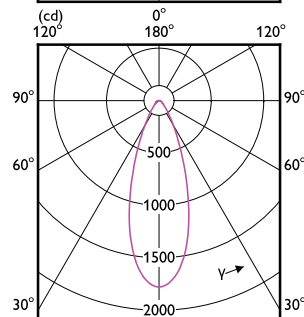

Order Code	Full Product Name	Ambient temperature range
929003755104	10PAR30S/EXPERTCOLOR RETAIL/S10/930/D	-20 to +45 °C
929003755204	10PAR30S/EXPERTCOLOR RETAIL/F25/930/D	-20 to +45 °C
929003755304	10PAR30S/EXPERTCOLOR RETAIL/F40/930/D	-20 to +45 °C
929003755404	10PAR30S/EXPERTCOLOR/F25/927/P/D/T/JA8	-20 to +45 °C
929003755504	10PAR30S/EXPERTCOLOR/F40/927/P/D/T/JA8	-20 to +45 °C
929004579004	10PAR30S/EXPERTCOLOR/F40/940/P/D/T/JA8	-20 to +45 °C
929003738404	8.5PAR30L/COR/927/F25/D/P/ULW/T20 6/1FB	-40 to +45 °C
929003738504	8.5PAR30L/COR/927/F40/D/P/ULW/T20 6/1FB	-40 to +45 °C
929003738604	8.5PAR30L/COR/930/F25/D/P/ULW/T20 6/1FB	-40 to +45 °C
929003738704	8.5PAR30L/COR/930/F40/D/P/ULW/T20 6/1FB	-40 to +45 °C
929003753404	8.5PAR30L/COR/940/F25/D/P/ULW/T20 6/1FB	-40 to +45 °C
929003753504	8.5PAR30L/COR/940/F40/D/P/ULW/T20 6/1FB	-40 to +45 °C
929003738804	8.5PAR30S/COR/927/F25/D/P/ULW/T20 6/1FB	-40 to +45 °C
929003738904	8.5PAR30S/COR/927/F40/D/P/ULW/T20 6/1FB	-40 to +45 °C
929003739004	8.5PAR30S/COR/930/F25/D/P/ULW/T20 6/1FB	-40 to +45 °C
929003739104	8.5PAR30S/COR/930/F40/D/P/ULW/T20 6/1FB	-40 to +45 °C
929003739204	8.5PAR30S/COR/935/F25/D/P/ULW/T20 6/1FB	-40 to +45 °C
929003753604	8.5PAR30S/COR/940/F25/D/P/ULW/T20 6/1FB	-40 to +45 °C
929003753704	8.5PAR30S/COR/940/F40/D/P/ULW/T20 6/1FB	-40 to +45 °C
929002403212	LEDspot 70W PAR30S 827 100-240V 25D	-20 to +45 °C