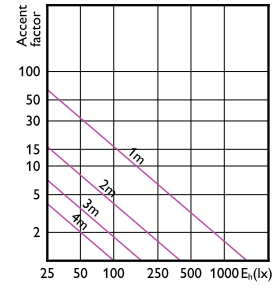

Accent Diagram -
8.5PAR30S/COR/927/F40/D/P/ULW/T20
6/1FB