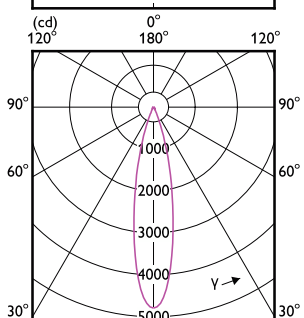

LED PAR30 S/L