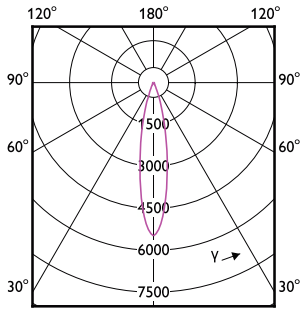

LED PAR30 S/L