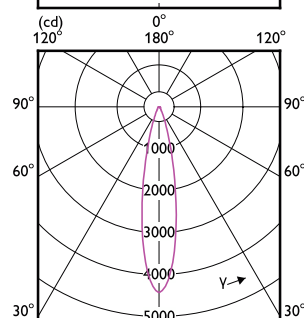

LED PAR30 S/L