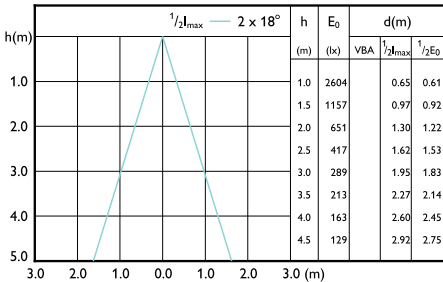

Beam diagram -
8.5PAR30L/COR/940/F25/D/P/ULW/T20
6/1FB

Beam diagram - 10PAR30L/EXPERTCOLOR
RETAIL/F25/930/D

Beam diagram -
8.5PAR30L/COR/927/F25/D/P/ULW/T20 6/1FB

Beam diagram - 10PAR30L/EXPERTCOLOR
RETAIL/S10/930/D