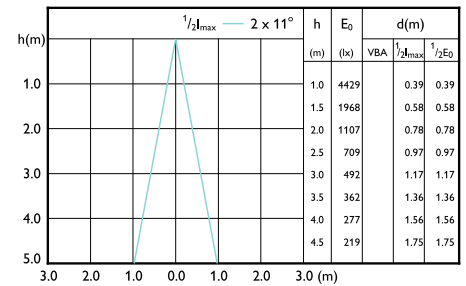

Beam diagram -
8.5PAR30S/COR/930/F25/D/P/ULW/T20
6/1FB