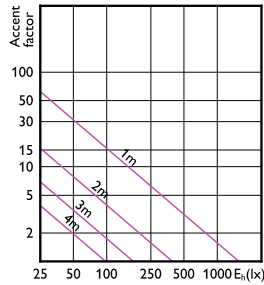

Accent Diagram -
8.5PAR30L/COR/927/F40/D/P/ULW/T20
6/1FB