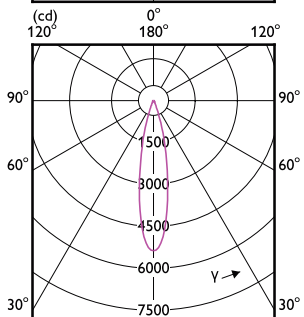

LED PAR30 S/L

(cd) 0°

(cd) 0°