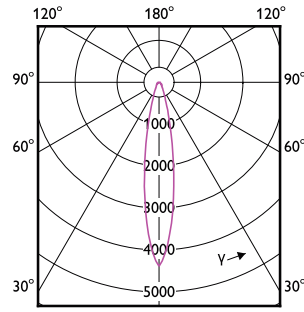

LED PAR30 S/L