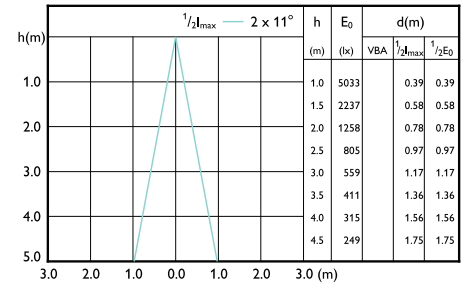

Beam diagram - 10PAR30L/EXPERTCOLOR
RETAIL/S10/930/D