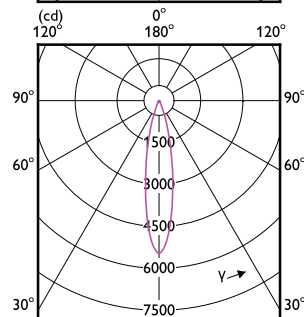

LED PAR30 S/L

(cd) 0°

(cd) 0°