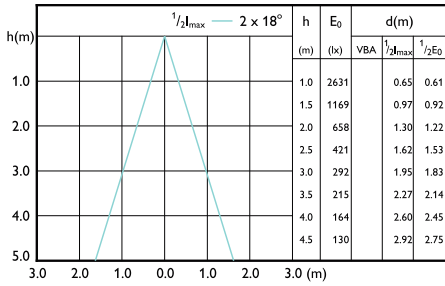

Beam diagram - 10PAR30L/EXPERTCOLOR
RETAIL/F40/930/D

Beam diagram - LEDspot 70W PAR30S 827
100-240V 25D ND

Beam diagram -
8.5PAR30L/COR/930/F40/D/P/ULW/T20
6/1FB

LED PAR30 S/L

Beam Diagrams

Beam diagram - 10PAR30S/EXPERTCOLOR/
F40/940/P/D/T/JA8