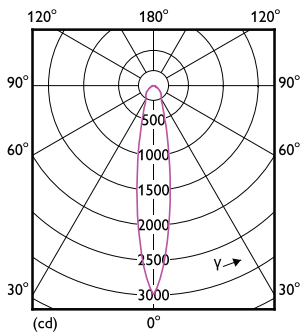

Order Code	Full Product Name	Ambient temperature range
929003755104	10PAR30S/EXPERTCOLOR RETAIL/S10/930/D	-20 to +45 °C
929003755204	10PAR30S/EXPERTCOLOR RETAIL/F25/930/D	-20 to +45 °C
929003755304	10PAR30S/EXPERTCOLOR RETAIL/F40/930/D	-20 to +45 °C
929003755404	10PAR30S/EXPERTCOLOR/F25/927/P/D/T/JA8	-20 to +45 °C
929003755504	10PAR30S/EXPERTCOLOR/F40/927/P/D/T/JA8	-20 to +45 °C
929004579004	10PAR30S/EXPERTCOLOR/F40/940/P/D/T/JA8	-20 to +45 °C
929003738404	8.5PAR30L/COR/927/F25/D/P/ULW/T20 6/1FB	-40 to +45 °C
929003738504	8.5PAR30L/COR/927/F40/D/P/ULW/T20 6/1FB	-40 to +45 °C
929003738604	8.5PAR30L/COR/930/F25/D/P/ULW/T20 6/1FB	-40 to +45 °C
929003738704	8.5PAR30L/COR/930/F40/D/P/ULW/T20 6/1FB	-40 to +45 °C
929003753404	8.5PAR30L/COR/940/F25/D/P/ULW/T20 6/1FB	-40 to +45 °C
929003753504	8.5PAR30L/COR/940/F40/D/P/ULW/T20 6/1FB	-40 to +45 °C
929003738804	8.5PAR30S/COR/927/F25/D/P/ULW/T20 6/1FB	-40 to +45 °C
929003738904	8.5PAR30S/COR/927/F40/D/P/ULW/T20 6/1FB	-40 to +45 °C
929003739004	8.5PAR30S/COR/930/F25/D/P/ULW/T20 6/1FB	-40 to +45 °C
929003739104	8.5PAR30S/COR/930/F40/D/P/ULW/T20 6/1FB	-40 to +45 °C
929003739204	8.5PAR30S/COR/935/F25/D/P/ULW/T20 6/1FB	-40 to +45 °C
929003753604	8.5PAR30S/COR/940/F25/D/P/ULW/T20 6/1FB	-40 to +45 °C
929003753704	8.5PAR30S/COR/940/F40/D/P/ULW/T20 6/1FB	-40 to +45 °C
929002403212	LEDspot 70W PAR30S 827 100-240V 25D	-20 to +45 °C