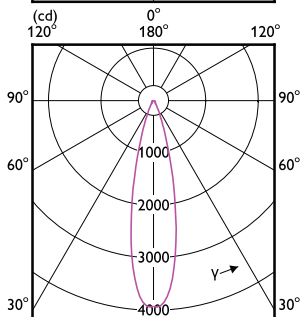

LED PAR30 S/L