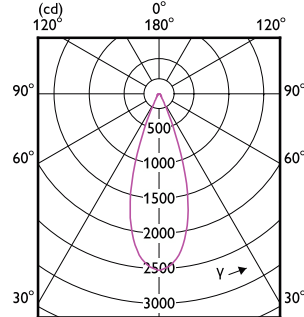

LED PAR30 S/L