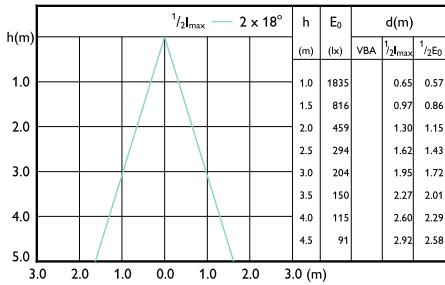

Beam diagram -
8.5PAR30S/COR/940/F40/D/P/ULW/T20
6/1FB