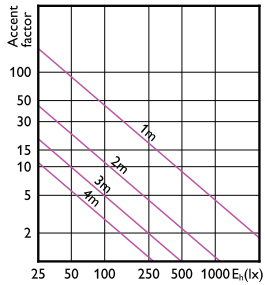

LED PAR30 S/L

(cd) 0°

(cd) 0°

LED PAR30 S/L

Accent Diagrams

Accent Diagram -
8.5PAR30S/COR/927/F25/D/P/ULW/T20 6/1FB

Accent Diagram - 10PAR30L/EXPERTCOLOR
RETAIL/F25/930/D

Accent Diagram -
8.5PAR30S/COR/930/F40/D/P/ULW/T20
6/1FB