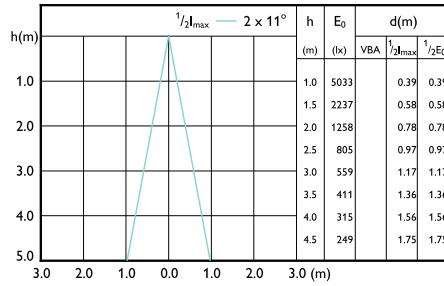

Beam diagram - 10PAR30L/EXPERTCOLOR
RETAIL/F40/930/D

Beam diagram - LEDspot 70W PAR30S 827
100-240V 25D ND

Beam diagram -
8.5PAR30L/COR/930/F40/D/P/ULW/T20
6/1FB

LED PAR30 S/L

Beam Diagrams

Beam diagram - 10PAR30S/EXPERTCOLOR/
F40/940/P/D/T/JA8