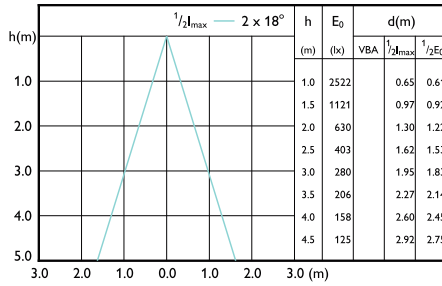

Beam diagram - 10PAR30S/EXPERTCOLOR
RETAIL/F40/930/D

Beam diagram -
8.5PAR30L/COR/930/F25/D/P/ULW/T20
6/1FB

Beam Diagrams

Beam diagram -
8.5PAR30L/COR/940/F40/D/P/ULW/T20
6/1FB

Beam diagram - 10PAR30L/EXPERTCOLOR/
F40/927/P/D/T/JA8