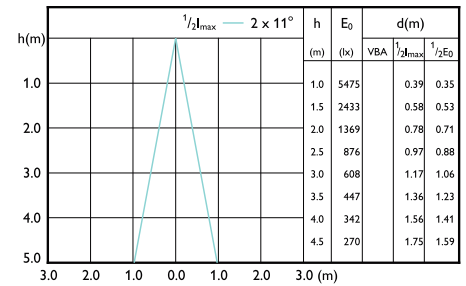

Beam diagram - 10PAR30S/EXPERTCOLOR
RETAIL/F25/930/D