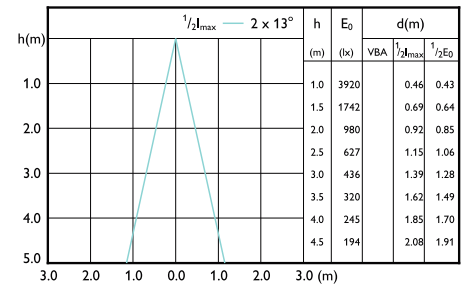

Beam diagram -
8.5PAR30L/COR/930/F25/D/P/ULW/T20
6/1FB