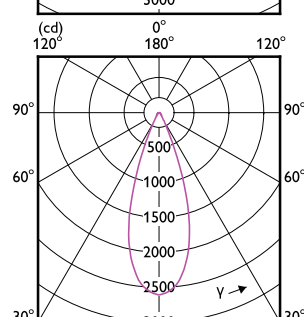

Order Code	Full Product Name	Ambient temperature range
929003755104	10PAR30S/EXPERTCOLOR RETAIL/S10/930/D	-20 to +45 °C
929003755204	10PAR30S/EXPERTCOLOR RETAIL/F25/930/D	-20 to +45 °C
929003755304	10PAR30S/EXPERTCOLOR RETAIL/F40/930/D	-20 to +45 °C
929003755404	10PAR30S/EXPERTCOLOR/F25/927/P/D/T/JA8	-20 to +45 °C
929003755504	10PAR30S/EXPERTCOLOR/F40/927/P/D/T/JA8	-20 to +45 °C
929004579004	10PAR30S/EXPERTCOLOR/F40/940/P/D/T/JA8	-20 to +45 °C
929003738404	8.5PAR30L/COR/927/F25/D/P/ULW/T20 6/1FB	-40 to +45 °C
929003738504	8.5PAR30L/COR/927/F40/D/P/ULW/T20 6/1FB	-40 to +45 °C
929003738604	8.5PAR30L/COR/930/F25/D/P/ULW/T20 6/1FB	-40 to +45 °C
929003738704	8.5PAR30L/COR/930/F40/D/P/ULW/T20 6/1FB	-40 to +45 °C
929003753404	8.5PAR30L/COR/940/F25/D/P/ULW/T20 6/1FB	-40 to +45 °C
929003753504	8.5PAR30L/COR/940/F40/D/P/ULW/T20 6/1FB	-40 to +45 °C
929003738804	8.5PAR30S/COR/927/F25/D/P/ULW/T20 6/1FB	-40 to +45 °C
929003738904	8.5PAR30S/COR/927/F40/D/P/ULW/T20 6/1FB	-40 to +45 °C
929003739004	8.5PAR30S/COR/930/F25/D/P/ULW/T20 6/1FB	-40 to +45 °C
929003739104	8.5PAR30S/COR/930/F40/D/P/ULW/T20 6/1FB	-40 to +45 °C
929003739204	8.5PAR30S/COR/935/F25/D/P/ULW/T20 6/1FB	-40 to +45 °C
929003753604	8.5PAR30S/COR/940/F25/D/P/ULW/T20 6/1FB	-40 to +45 °C
929003753704	8.5PAR30S/COR/940/F40/D/P/ULW/T20 6/1FB	-40 to +45 °C
929002403212	LEDspot 70W PAR30S 827 100-240V 25D	-20 to +45 °C