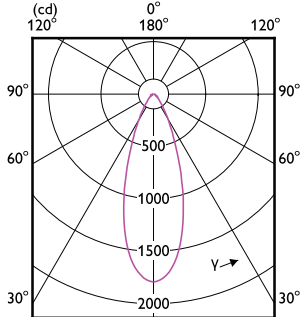

LED PAR30 S/L