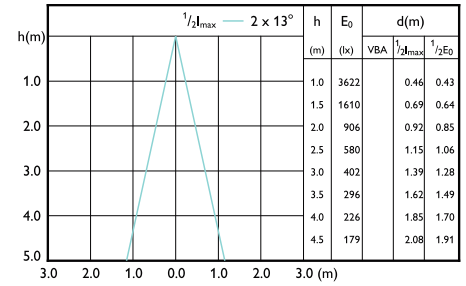

Beam diagram - 10PAR30S/EXPERTCOLOR
RETAIL/F40/930/D

Beam diagram -
8.5PAR30L/COR/930/F25/D/P/ULW/T20
6/1FB

Beam Diagrams

Beam diagram -
8.5PAR30L/COR/940/F40/D/P/ULW/T20
6/1FB

Beam diagram - 10PAR30L/EXPERTCOLOR/
F40/927/P/D/T/JA8