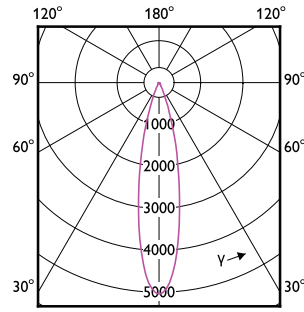

LED PAR30 S/L

(cd) 0°

(cd) 0°