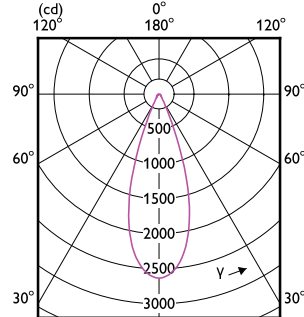

LED PAR30 S/L

(cd) 0°

(cd) 0°