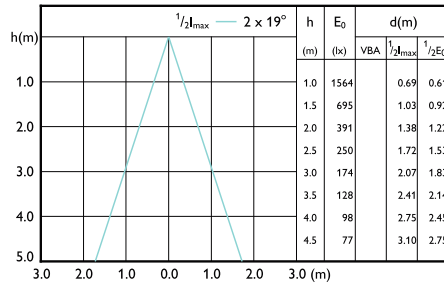

Beam diagram -
8.5PAR30L/COR/927/F40/D/P/ULW/T20
6/1FB