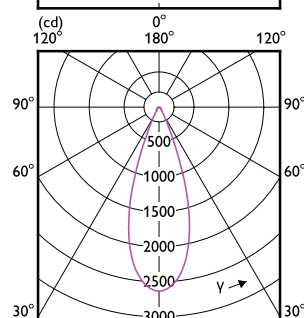

Order Code	Full Product Name	Ambient temperature range
929003755104	10PAR30S/EXPERTCOLOR RETAIL/S10/930/D	-20 to +45 °C
929003755204	10PAR30S/EXPERTCOLOR RETAIL/F25/930/D	-20 to +45 °C
929003755304	10PAR30S/EXPERTCOLOR RETAIL/F40/930/D	-20 to +45 °C
929003755404	10PAR30S/EXPERTCOLOR/F25/927/P/D/T/JA8	-20 to +45 °C
929003755504	10PAR30S/EXPERTCOLOR/F40/927/P/D/T/JA8	-20 to +45 °C
929004579004	10PAR30S/EXPERTCOLOR/F40/940/P/D/T/JA8	-20 to +45 °C
929003738404	8.5PAR30L/COR/927/F25/D/P/ULW/T20 6/1FB	-40 to +45 °C
929003738504	8.5PAR30L/COR/927/F40/D/P/ULW/T20 6/1FB	-40 to +45 °C
929003738604	8.5PAR30L/COR/930/F25/D/P/ULW/T20 6/1FB	-40 to +45 °C
929003738704	8.5PAR30L/COR/930/F40/D/P/ULW/T20 6/1FB	-40 to +45 °C
929003753404	8.5PAR30L/COR/940/F25/D/P/ULW/T20 6/1FB	-40 to +45 °C
929003753504	8.5PAR30L/COR/940/F40/D/P/ULW/T20 6/1FB	-40 to +45 °C
929003738804	8.5PAR30S/COR/927/F25/D/P/ULW/T20 6/1FB	-40 to +45 °C
929003738904	8.5PAR30S/COR/927/F40/D/P/ULW/T20 6/1FB	-40 to +45 °C
929003739004	8.5PAR30S/COR/930/F25/D/P/ULW/T20 6/1FB	-40 to +45 °C
929003739104	8.5PAR30S/COR/930/F40/D/P/ULW/T20 6/1FB	-40 to +45 °C
929003739204	8.5PAR30S/COR/935/F25/D/P/ULW/T20 6/1FB	-40 to +45 °C
929003753604	8.5PAR30S/COR/940/F25/D/P/ULW/T20 6/1FB	-40 to +45 °C
929003753704	8.5PAR30S/COR/940/F40/D/P/ULW/T20 6/1FB	-40 to +45 °C
929002403212	LEDspot 70W PAR30S 827 100-240V 25D	-20 to +45 °C