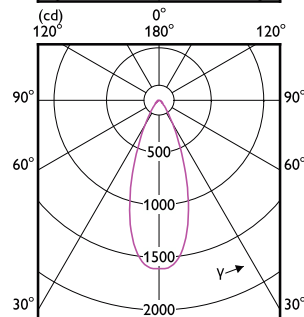

LED PAR30 S/L