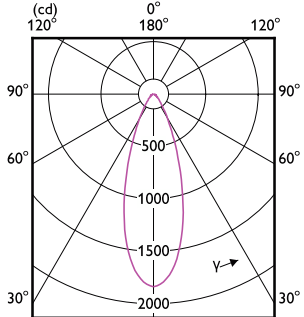

LED PAR30 S/L

(cd) 0°

(cd) 0°