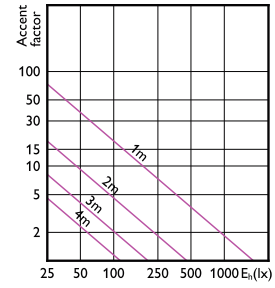

Accent Diagram -
8.5PAR30S/COR/930/F40/D/P/ULW/T20
6/1FB