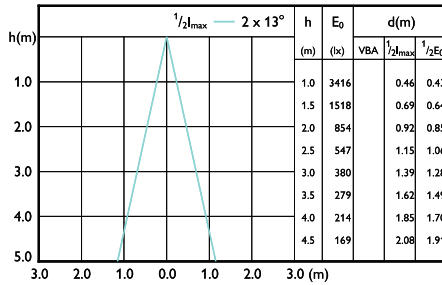

Beam diagram -
8.5PAR30L/COR/927/F25/D/P/ULW/T20 6/1FB