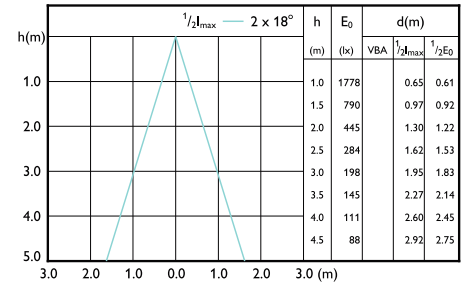

Beam diagram -
8.5PAR30L/COR/930/F40/D/P/ULW/T20
6/1FB