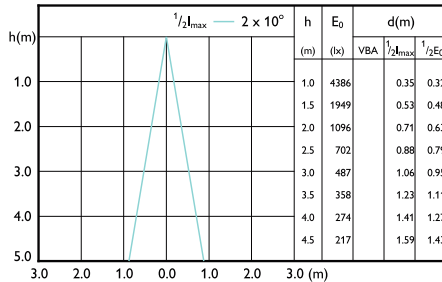

Beam diagram - LEDspot 70W PAR30S 827
100-240V 25D ND