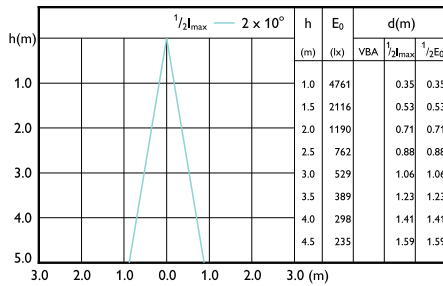

LED PAR30 S/L

Accent Diagrams

Accent Diagram - LEDspot 70W PAR30S 827
100-240V 25D ND

Accent Diagram - 10PAR30L/EXPERTCOLOR/
F25/940/P/D/T/JA8

Beam Diagrams

Beam diagram - 10PAR30L/EXPERTCOLOR/
F25/940/P/D/T/JA8