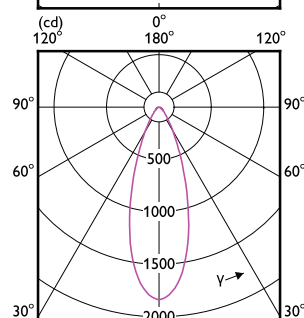

LED PAR30 S/L

(cd) 0°

(cd) 0°