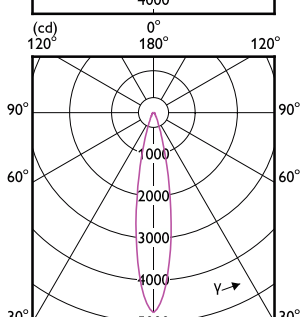

LED PAR30 S/L

(cd) 0°

(cd) 0°