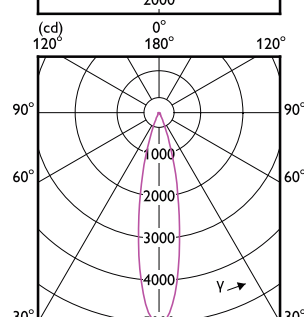

LED PAR30 S/L

(cd) 0°

(cd) 0°