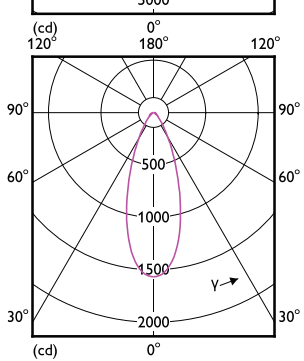

LED PAR30 S/L