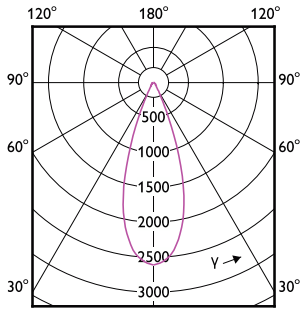

LED PAR30 S/L

(cd) 0°

(cd) 0°