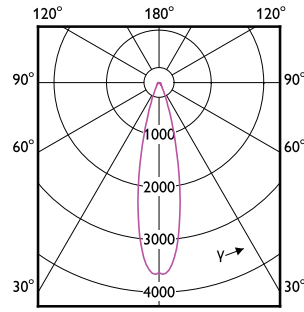

Order Code	Full Product Name	Ambient temperature range
929003755104	10PAR30S/EXPERTCOLOR RETAIL/S10/930/D	-20 to +45 °C
929003755204	10PAR30S/EXPERTCOLOR RETAIL/F25/930/D	-20 to +45 °C
929003755304	10PAR30S/EXPERTCOLOR RETAIL/F40/930/D	-20 to +45 °C
929003755404	10PAR30S/EXPERTCOLOR/F25/927/P/D/T/JA8	-20 to +45 °C
929003755504	10PAR30S/EXPERTCOLOR/F40/927/P/D/T/JA8	-20 to +45 °C
929004579004	10PAR30S/EXPERTCOLOR/F40/940/P/D/T/JA8	-20 to +45 °C
929003738404	8.5PAR30L/COR/927/F25/D/P/ULW/T20 6/1FB	-40 to +45 °C
929003738504	8.5PAR30L/COR/927/F40/D/P/ULW/T20 6/1FB	-40 to +45 °C
929003738604	8.5PAR30L/COR/930/F25/D/P/ULW/T20 6/1FB	-40 to +45 °C
929003738704	8.5PAR30L/COR/930/F40/D/P/ULW/T20 6/1FB	-40 to +45 °C
929003753404	8.5PAR30L/COR/940/F25/D/P/ULW/T20 6/1FB	-40 to +45 °C
929003753504	8.5PAR30L/COR/940/F40/D/P/ULW/T20 6/1FB	-40 to +45 °C
929003738804	8.5PAR30S/COR/927/F25/D/P/ULW/T20 6/1FB	-40 to +45 °C
929003738904	8.5PAR30S/COR/927/F40/D/P/ULW/T20 6/1FB	-40 to +45 °C
929003739004	8.5PAR30S/COR/930/F25/D/P/ULW/T20 6/1FB	-40 to +45 °C
929003739104	8.5PAR30S/COR/930/F40/D/P/ULW/T20 6/1FB	-40 to +45 °C
929003739204	8.5PAR30S/COR/935/F25/D/P/ULW/T20 6/1FB	-40 to +45 °C
929003753604	8.5PAR30S/COR/940/F25/D/P/ULW/T20 6/1FB	-40 to +45 °C
929003753704	8.5PAR30S/COR/940/F40/D/P/ULW/T20 6/1FB	-40 to +45 °C
929002403212	LEDspot 70W PAR30S 827 100-240V 25D	-20 to +45 °C