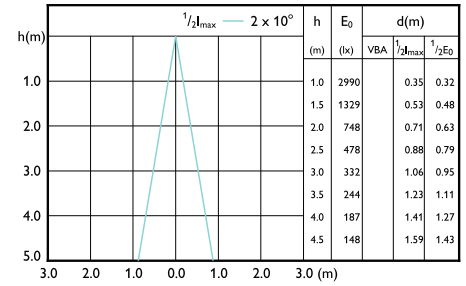

Beam diagram -
8.5PAR30S/COR/940/F25/D/P/ULW/T20
6/1FB