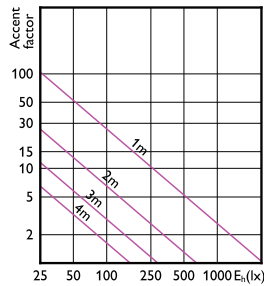

Accent Diagram - 10PAR30S/EXPERTCOLOR
RETAIL/F40/930/D