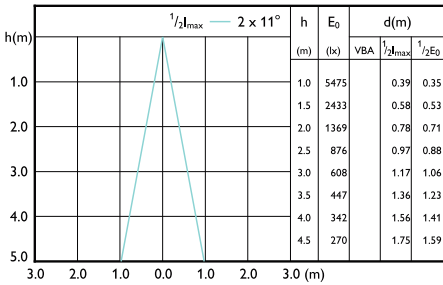

Beam diagram - 10PAR30L/EXPERTCOLOR
RETAIL/F25/930/D