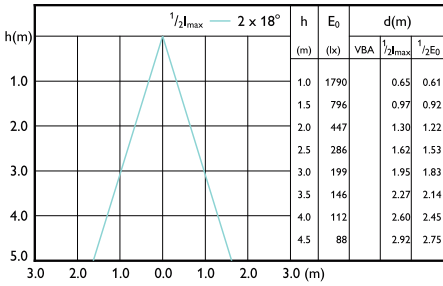

Beam Diagrams

Beam diagram -
8.5PAR30L/COR/940/F40/D/P/ULW/T20
6/1FB