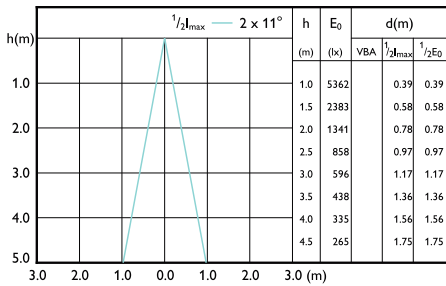

LED PAR30 S/L

Accent Diagrams

Accent Diagram - LEDspot 70W PAR30S 827
100-240V 25D ND

Accent Diagram - 10PAR30L/EXPERTCOLOR/
F25/940/P/D/T/JA8

Beam Diagrams

Beam diagram - 10PAR30L/EXPERTCOLOR/
F25/940/P/D/T/JA8