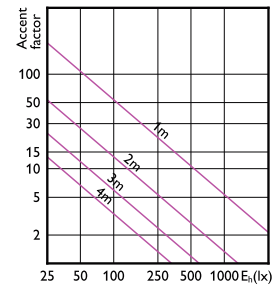

LED PAR38

Accent Diagrams

Accent Diagram -
13PAR38/COR/950/F25/DIM/P/ULW/T20
6/1FB

Accent Diagram -
10PAR38/COR/930/F25/DIM/P/ULW/T20
6/1FB

Accent Diagram - 14PAR38/EXPERTCOLOR
RETAIL/F25/930/P/D

Accent Diagram -
13PAR38/COR/930/F25/DIM/P/ULW/T20
6/1FB