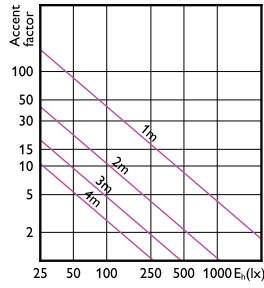

Accent Diagram -
10PAR38/COR/930/F25/DIM/P/ULW/T20
6/1FB