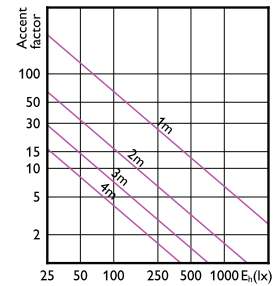

Accent Diagram - PAR38 13-120W 930 25D
120V G ULW Dim E27