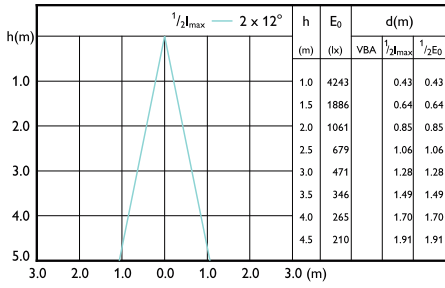

Accent Diagram -
13PAR38/COR/950/F40/DIM/P/ULW/T20
6/1FB

Accent Diagram - PAR38 13-120W 950 25D
120V G ULW Dim E27

Accent Diagram - PAR38 13-120W 930 25D
120V G ULW Dim E27

LED PAR38

Beam Diagrams

Beam diagram -
10PAR38/COR/930/F25/DIM/P/ULW/T20
6/1FB