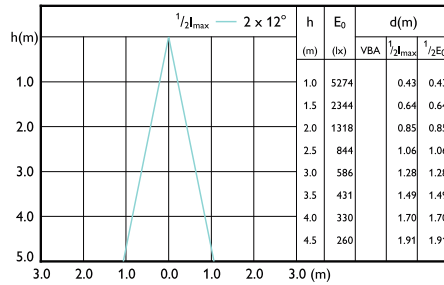

Beam diagram -
13PAR38/COR/950/F40/DIM/P/ULW/T20
6/1FB