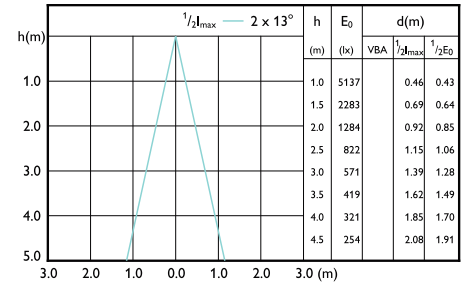

Beam diagram -
13PAR38/COR/950/F25/DIM/P/ULW/T20
6/1FB