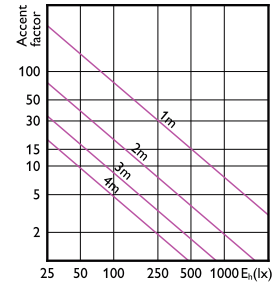

LED PAR38

Accent Diagrams

Accent Diagram -
13PAR38/COR/950/F25/DIM/P/ULW/T20
6/1FB

Accent Diagram -
10PAR38/COR/930/F25/DIM/P/ULW/T20
6/1FB

Accent Diagram - 14PAR38/EXPERTCOLOR
RETAIL/F25/930/P/D

Accent Diagram -
13PAR38/COR/930/F25/DIM/P/ULW/T20
6/1FB