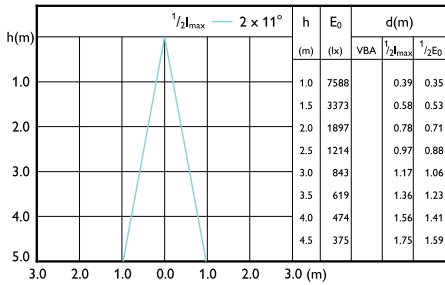

Beam diagram - 14PAR38/EXPERTCOLOR
RETAIL/F25/930/P/D