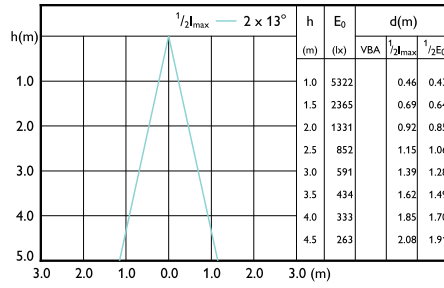

Accent Diagram -
13PAR38/COR/950/F40/DIM/P/ULW/T20
6/1FB

Accent Diagram - PAR38 13-120W 950 25D
120V G ULW Dim E27

Accent Diagram - PAR38 13-120W 930 25D
120V G ULW Dim E27

LED PAR38

Beam Diagrams

Beam diagram -
10PAR38/COR/930/F25/DIM/P/ULW/T20
6/1FB