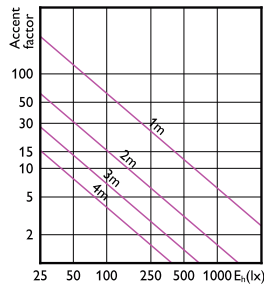

Accent Diagram - PAR38 13-120W 950 25D
120V G ULW Dim E27