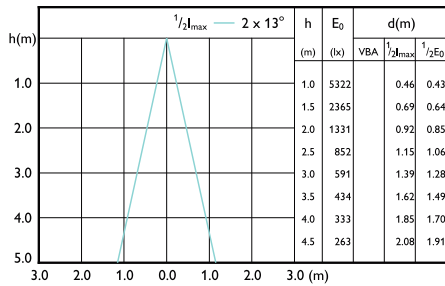

Beam diagram -
13PAR38/COR/930/F25/DIM/P/ULW/T20
6/1FB