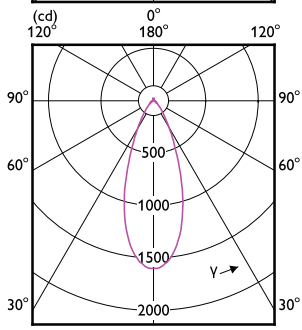

LED PAR38

Order Code	Full Product Name	Acabado de la luz
929003740803	6PAR38/90W/UE/930/40D/D/G/ULW/E26/ T20/2P	Blanco
929003737104	13PAR38/COR/930/F25/DIM/P/ULW/T20 6/1FB	Transparente
929003737504	13PAR38/COR/950/F25/DIM/P/ULW/T20 6/1FB	Transparente
929003737604	13PAR38/COR/950/F40/DIM/P/ULW/T20 6/1FB	Transparente

Order Code	Full Product Name	Acabado de la luz
929003738104	10PAR38/COR/930/F25/DIM/P/ULW/T20 6/1FB	Transparente
929003753904	14PAR38/EXPERTCOLOR RETAIL/F25/930/P/D	Transparente
929003516512	PAR38 13-120W 930 25D 120V G ULW Dim E27	Transparente
929003516612	PAR38 13-120W 950 25D 120V G ULW Dim E27	Transparente

Aprobación y aplicación

Order Code	Full Product Name	Rango de temperatura ambiente
929003740803	6PAR38/90W/UE/930/40D/D/G/ULW/E26/ T20/2P	-40 a +45 °C
929003737104	13PAR38/COR/930/F25/DIM/P/ULW/T20 6/1FB	-40 a +45 °C
929003737504	13PAR38/COR/950/F25/DIM/P/ULW/T20 6/1FB	-40 a +45 °C
929003737604	13PAR38/COR/950/F40/DIM/P/ULW/T20 6/1FB	-40 a +45 °C
929003738104	10PAR38/COR/930/F25/DIM/P/ULW/T20 6/1FB	-40 a +45 °C
929003753904	14PAR38/EXPERTCOLOR RETAIL/ F25/930/P/D	-20 a +45 °C
929003516512	PAR38 13-120W 930 25D 120V G ULW Dim E27	-40 °C a 45 °C
929003516612	PAR38 13-120W 950 25D 120V G ULW Dim E27	-40 °C a 45 °C