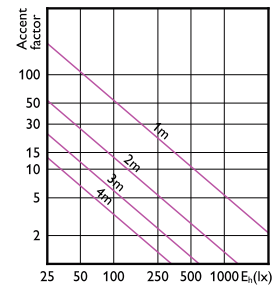

LED PAR38

Accent Diagrams

Accent Diagram -
13PAR38/COR/950/F25/DIM/P/ULW/T20
6/1FB

Accent Diagram -
10PAR38/COR/930/F25/DIM/P/ULW/T20
6/1FB

Accent Diagram - 14PAR38/EXPERTCOLOR
RETAIL/F25/930/P/D

Accent Diagram -
13PAR38/COR/930/F25/DIM/P/ULW/T20
6/1FB