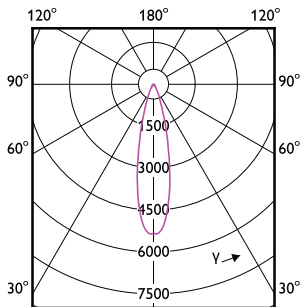

LED PAR38

Order Code	Full Product Name	Acabado de la luz
929003740803	6PAR38/90W/UE/930/40D/D/G/ULW/E26/ T20/2P	Blanco
929003737104	13PAR38/COR/930/F25/DIM/P/ULW/T20 6/1FB	Transparente
929003737504	13PAR38/COR/950/F25/DIM/P/ULW/T20 6/1FB	Transparente
929003737604	13PAR38/COR/950/F40/DIM/P/ULW/T20 6/1FB	Transparente

Order Code	Full Product Name	Acabado de la luz
929003738104	10PAR38/COR/930/F25/DIM/P/ULW/T20 6/1FB	Transparente
929003753904	14PAR38/EXPERTCOLOR RETAIL/F25/930/P/D	Transparente
929003516512	PAR38 13-120W 930 25D 120V G ULW Dim E27	Transparente
929003516612	PAR38 13-120W 950 25D 120V G ULW Dim E27	Transparente

Aprobación y aplicación

Order Code	Full Product Name	Rango de temperatura ambiente
929003740803	6PAR38/90W/UE/930/40D/D/G/ULW/E26/ T20/2P	-40 a +45 °C
929003737104	13PAR38/COR/930/F25/DIM/P/ULW/T20 6/1FB	-40 a +45 °C
929003737504	13PAR38/COR/950/F25/DIM/P/ULW/T20 6/1FB	-40 a +45 °C
929003737604	13PAR38/COR/950/F40/DIM/P/ULW/T20 6/1FB	-40 a +45 °C
929003738104	10PAR38/COR/930/F25/DIM/P/ULW/T20 6/1FB	-40 a +45 °C
929003753904	14PAR38/EXPERTCOLOR RETAIL/ F25/930/P/D	-20 a +45 °C
929003516512	PAR38 13-120W 930 25D 120V G ULW Dim E27	-40 °C a 45 °C
929003516612	PAR38 13-120W 950 25D 120V G ULW Dim E27	-40 °C a 45 °C