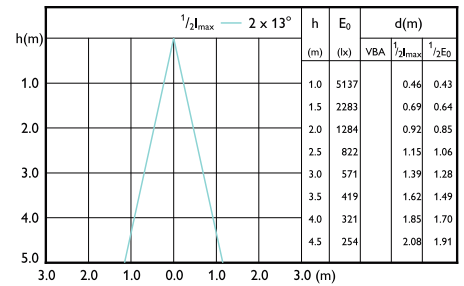

Beam diagram -
13PAR38/COR/950/F25/DIM/P/ULW/T20
6/1FB