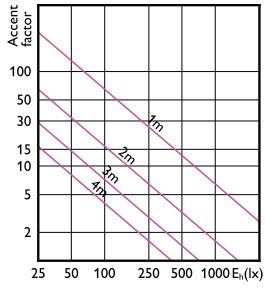

Accent Diagram -
13PAR38/COR/950/F40/DIM/P/ULW/T20
6/1FB

Accent Diagram - 6PAR38/90W/UE/
930/40D/D/G/ULW/E26/T20/2P

Accent Diagram - PAR38 13-120W 950 25D
120V G ULW Dim E27

LED PAR38

Accent Diagrams

Accent Diagram - PAR38 13-120W 930 25D
120V G ULW Dim E27