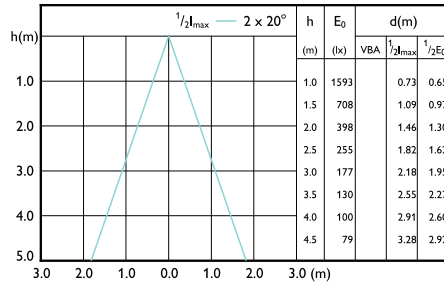

Beam diagram -
13PAR38/COR/950/F40/DIM/P/ULW/T20
6/1FB

Beam diagram - PAR38 13-120W 930 25D 120V
G ULW Dim E27

LED PAR38

Beam Diagrams

Beam diagram - PAR38 13-120W 950 25D 120V G ULW Dim E27

Beam diagram - 6PAR38/90W/UE/930/40D/D/G/ULW/E26/T20/2P