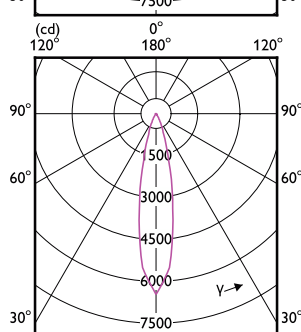

LED PAR38

Order Code	Full Product Name	Acabado de la luz
929003740803	6PAR38/90W/UE/930/40D/D/G/ULW/E26/ T20/2P	Blanco
929003737104	13PAR38/COR/930/F25/DIM/P/ULW/T20 6/1FB	Transparente
929003737504	13PAR38/COR/950/F25/DIM/P/ULW/T20 6/1FB	Transparente
929003737604	13PAR38/COR/950/F40/DIM/P/ULW/T20 6/1FB	Transparente

Order Code	Full Product Name	Acabado de la luz
929003738104	10PAR38/COR/930/F25/DIM/P/ULW/T20 6/1FB	Transparente
929003753904	14PAR38/EXPERTCOLOR RETAIL/F25/930/P/D	Transparente
929003516512	PAR38 13-120W 930 25D 120V G ULW Dim E27	Transparente
929003516612	PAR38 13-120W 950 25D 120V G ULW Dim E27	Transparente

Aprobación y aplicación

Order Code	Full Product Name	Rango de temperatura ambiente
929003740803	6PAR38/90W/UE/930/40D/D/G/ULW/E26/ T20/2P	-40 a +45 °C
929003737104	13PAR38/COR/930/F25/DIM/P/ULW/T20 6/1FB	-40 a +45 °C
929003737504	13PAR38/COR/950/F25/DIM/P/ULW/T20 6/1FB	-40 a +45 °C
929003737604	13PAR38/COR/950/F40/DIM/P/ULW/T20 6/1FB	-40 a +45 °C
929003738104	10PAR38/COR/930/F25/DIM/P/ULW/T20 6/1FB	-40 a +45 °C
929003753904	14PAR38/EXPERTCOLOR RETAIL/ F25/930/P/D	-20 a +45 °C
929003516512	PAR38 13-120W 930 25D 120V G ULW Dim E27	-40 °C a 45 °C
929003516612	PAR38 13-120W 950 25D 120V G ULW Dim E27	-40 °C a 45 °C