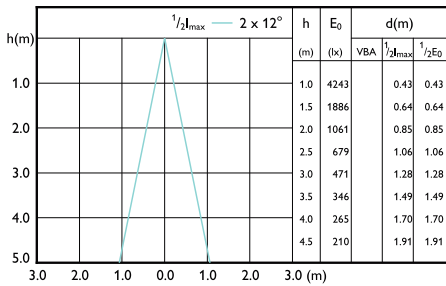

Beam Diagrams

Beam diagram -
10PAR38/COR/930/F25/DIM/P/ULW/T20
6/1FB