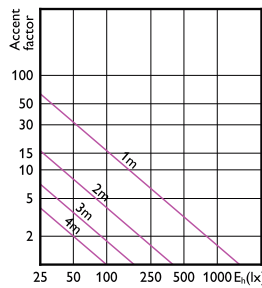

Accent Diagram - 6PAR38/90W/UE/
930/40D/D/G/ULW/E26/T20/2P