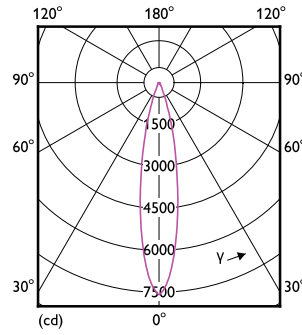

LED PAR38

Accent Diagrams