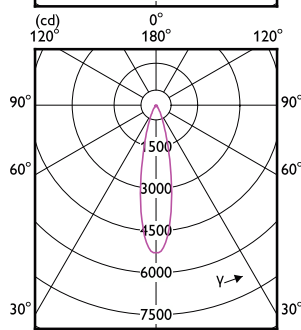

LED PAR38

Order Code	Full Product Name	Acabado de la luz
929003740803	6PAR38/90W/UE/930/40D/D/G/ULW/E26/ T20/2P	Blanco
929003737104	13PAR38/COR/930/F25/DIM/P/ULW/T20 6/1FB	Transparente
929003737504	13PAR38/COR/950/F25/DIM/P/ULW/T20 6/1FB	Transparente
929003737604	13PAR38/COR/950/F40/DIM/P/ULW/T20 6/1FB	Transparente

Order Code	Full Product Name	Acabado de la luz
929003738104	10PAR38/COR/930/F25/DIM/P/ULW/T20 6/1FB	Transparente
929003753904	14PAR38/EXPERTCOLOR RETAIL/F25/930/P/D	Transparente
929003516512	PAR38 13-120W 930 25D 120V G ULW Dim E27	Transparente
929003516612	PAR38 13-120W 950 25D 120V G ULW Dim E27	Transparente

Aprobación y aplicación

Order Code	Full Product Name	Rango de temperatura ambiente
929003740803	6PAR38/90W/UE/930/40D/D/G/ULW/E26/ T20/2P	-40 a +45 °C
929003737104	13PAR38/COR/930/F25/DIM/P/ULW/T20 6/1FB	-40 a +45 °C
929003737504	13PAR38/COR/950/F25/DIM/P/ULW/T20 6/1FB	-40 a +45 °C
929003737604	13PAR38/COR/950/F40/DIM/P/ULW/T20 6/1FB	-40 a +45 °C
929003738104	10PAR38/COR/930/F25/DIM/P/ULW/T20 6/1FB	-40 a +45 °C
929003753904	14PAR38/EXPERTCOLOR RETAIL/ F25/930/P/D	-20 a +45 °C
929003516512	PAR38 13-120W 930 25D 120V G ULW Dim E27	-40 °C a 45 °C
929003516612	PAR38 13-120W 950 25D 120V G ULW Dim E27	-40 °C a 45 °C