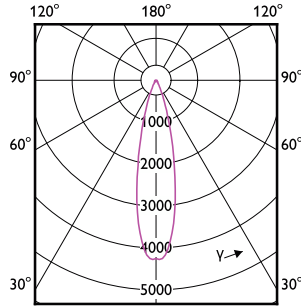

LED PAR38

Order Code	Full Product Name	Acabado de la luz
929003740803	6PAR38/90W/UE/930/40D/D/G/ULW/E26/ T20/2P	Blanco
929003737104	13PAR38/COR/930/F25/DIM/P/ULW/T20 6/1FB	Transparente
929003737504	13PAR38/COR/950/F25/DIM/P/ULW/T20 6/1FB	Transparente
929003737604	13PAR38/COR/950/F40/DIM/P/ULW/T20 6/1FB	Transparente

Order Code	Full Product Name	Acabado de la luz
929003738104	10PAR38/COR/930/F25/DIM/P/ULW/T20 6/1FB	Transparente
929003753904	14PAR38/EXPERTCOLOR RETAIL/F25/930/P/D	Transparente
929003516512	PAR38 13-120W 930 25D 120V G ULW Dim E27	Transparente
929003516612	PAR38 13-120W 950 25D 120V G ULW Dim E27	Transparente

Aprobación y aplicación

Order Code	Full Product Name	Rango de temperatura ambiente
929003740803	6PAR38/90W/UE/930/40D/D/G/ULW/E26/ T20/2P	-40 a +45 °C
929003737104	13PAR38/COR/930/F25/DIM/P/ULW/T20 6/1FB	-40 a +45 °C
929003737504	13PAR38/COR/950/F25/DIM/P/ULW/T20 6/1FB	-40 a +45 °C
929003737604	13PAR38/COR/950/F40/DIM/P/ULW/T20 6/1FB	-40 a +45 °C
929003738104	10PAR38/COR/930/F25/DIM/P/ULW/T20 6/1FB	-40 a +45 °C
929003753904	14PAR38/EXPERTCOLOR RETAIL/ F25/930/P/D	-20 a +45 °C
929003516512	PAR38 13-120W 930 25D 120V G ULW Dim E27	-40 °C a 45 °C
929003516612	PAR38 13-120W 950 25D 120V G ULW Dim E27	-40 °C a 45 °C