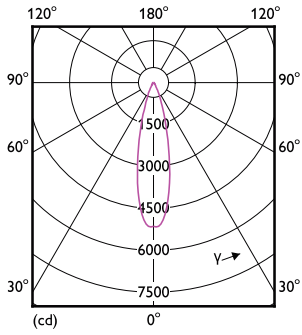

LED PAR38

Accent Diagrams