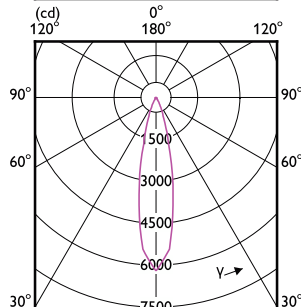

LED PAR38

Order Code	Full Product Name	Acabado de la luz
929003740803	6PAR38/90W/UE/930/40D/D/G/ULW/E26/ T20/2P	Blanco
929003737104	13PAR38/COR/930/F25/DIM/P/ULW/T20 6/1FB	Transparente
929003737504	13PAR38/COR/950/F25/DIM/P/ULW/T20 6/1FB	Transparente
929003737604	13PAR38/COR/950/F40/DIM/P/ULW/T20 6/1FB	Transparente

Order Code	Full Product Name	Acabado de la luz
929003738104	10PAR38/COR/930/F25/DIM/P/ULW/T20 6/1FB	Transparente
929003753904	14PAR38/EXPERTCOLOR RETAIL/F25/930/P/D	Transparente
929003516512	PAR38 13-120W 930 25D 120V G ULW Dim E27	Transparente
929003516612	PAR38 13-120W 950 25D 120V G ULW Dim E27	Transparente

Aprobación y aplicación

Order Code	Full Product Name	Rango de temperatura ambiente
929003740803	6PAR38/90W/UE/930/40D/D/G/ULW/E26/ T20/2P	-40 a +45 °C
929003737104	13PAR38/COR/930/F25/DIM/P/ULW/T20 6/1FB	-40 a +45 °C
929003737504	13PAR38/COR/950/F25/DIM/P/ULW/T20 6/1FB	-40 a +45 °C
929003737604	13PAR38/COR/950/F40/DIM/P/ULW/T20 6/1FB	-40 a +45 °C
929003738104	10PAR38/COR/930/F25/DIM/P/ULW/T20 6/1FB	-40 a +45 °C
929003753904	14PAR38/EXPERTCOLOR RETAIL/ F25/930/P/D	-20 a +45 °C
929003516512	PAR38 13-120W 930 25D 120V G ULW Dim E27	-40 °C a 45 °C
929003516612	PAR38 13-120W 950 25D 120V G ULW Dim E27	-40 °C a 45 °C