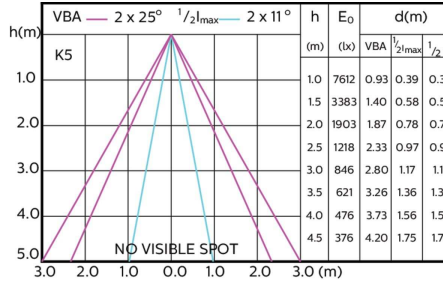

Beam diagram - 17PAR38/EXPERTCOLOR RETAIL/F25/930/DIM