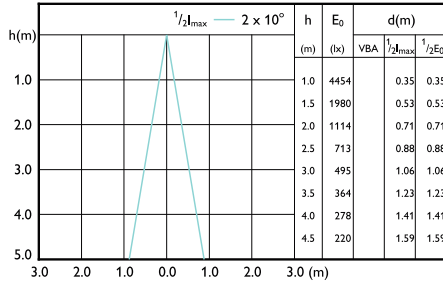

LED PAR38

Beam Diagrams

Beam diagram -
13PAR38/COR/930/F40/DIM/P/ULW/T20
6/1FB

Beam diagram - 14PAR38/EXPERTCOLOR
RETAIL/F25/930/P/D

Beam diagram -
13PAR38/COR/950/F40/DIM/P/ULW/T20
6/1FB

Beam diagram - 14PAR38/EXPERTCOLOR/
F25/940/P/D/T20/JA8