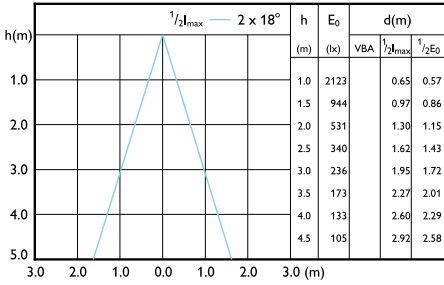

Beam diagram - 10PAR38/COR/927/F40/DIM/P/ULW/T20 6/1FB