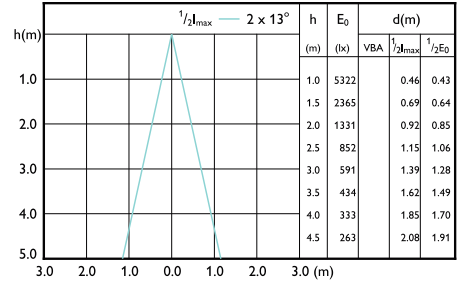

Beam diagram - 13PAR38/COR/930/F25/D/P/ULW/B/T20 6/1FB