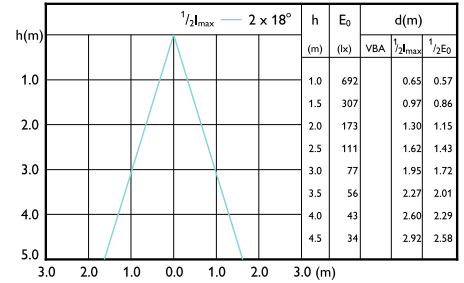

Beam diagram - 13PAR38/S/13W/927 40D E27
ND/G/110-277V