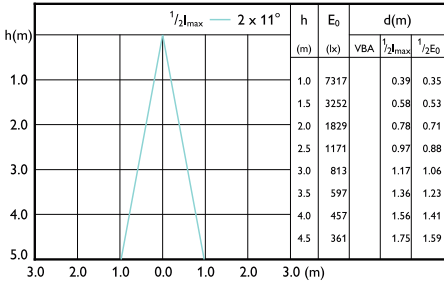

LED PAR38

Beam Diagrams

Beam diagram -
13PAR38/COR/930/F40/DIM/P/ULW/T20
6/1FB

Beam diagram - 14PAR38/EXPERTCOLOR
RETAIL/F25/930/P/D

Beam diagram -
13PAR38/COR/950/F40/DIM/P/ULW/T20
6/1FB

Beam diagram - 14PAR38/EXPERTCOLOR/
F25/940/P/D/T20/JA8