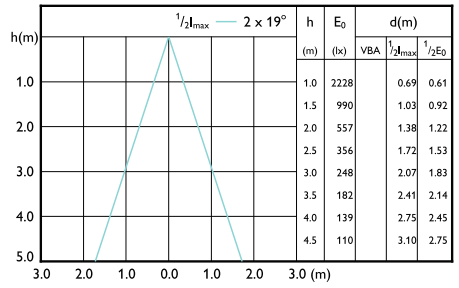

Beam diagram -
10PAR38/930/G/E26/F40/ND/ULW T20 4/2CT

Beam diagram -
13PAR38/COR/927/F40/DIM/P/ULW/T20
6/1FB