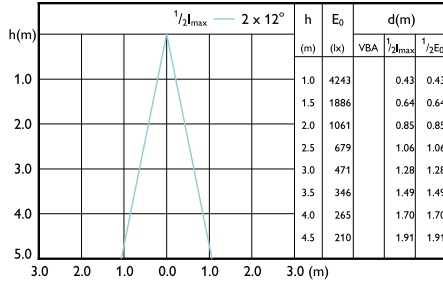

Accent Diagram -
13PAR38/COR/940/F25/DIM/P/ULW/T20
6/1FB

Accent Diagram - PAR38 13-120W 930 25D
120V G ULW Dim E27

Accent Diagram -
13PAR38/COR/935/F25/DIM/P/ULW/T20
6/1FB

Beam Diagrams

Beam diagram - 10PAR38/COR/940/F40/DIM/P/ULW/T20 6/1FB