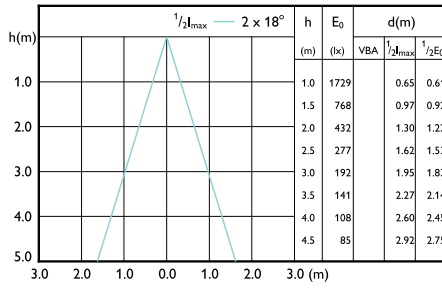

Beam diagram - 10PAR38/90W/DipS/
5CCT/40D/D/P/E26/T20