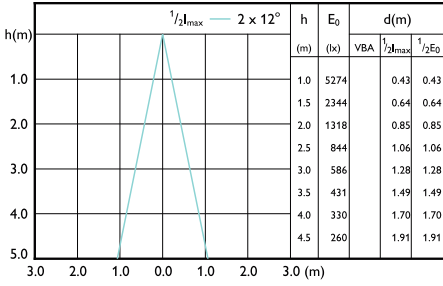

Beam diagram - 14PAR38/EXPERTCOLOR/
F40/927/P/D/T20/JA8

Beam diagram - PAR38 13-120W 950 25D 120V
G ULW Dim E27

Beam diagram -
13PAR38/COR/940/F25/DIM/P/ULW/T20
6/1FB

LED PAR38

Beam Diagrams

Beam diagram -
13PAR38/COR/940/F40/DIM/P/ULW/T20
6/1FB