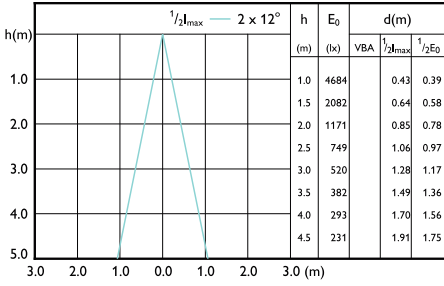

Accent Diagram -
13PAR38/COR/940/F25/DIM/P/ULW/T20
6/1FB

Accent Diagram - PAR38 13-120W 930 25D
120V G ULW Dim E27

Accent Diagram -
13PAR38/COR/935/F25/DIM/P/ULW/T20
6/1FB

Beam Diagrams

Beam diagram - 10PAR38/COR/940/F40/DIM/P/ULW/T20 6/1FB