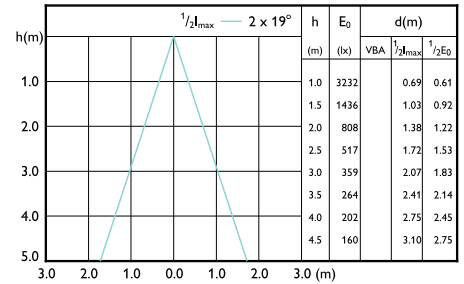

Beam diagram - 14PAR38/EXPERTCOLOR
RETAIL/F40/930/P/D