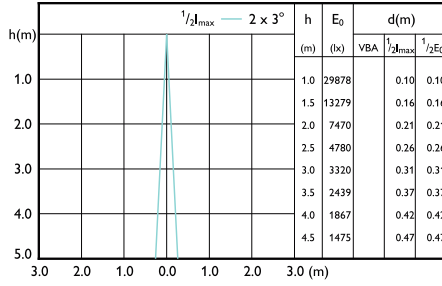

Beam diagram - 14PAR38/EXPERTCOLOR/
F40/927/P/D/T20/JA8

Beam diagram - PAR38 13-120W 950 25D 120V
G ULW Dim E27

Beam diagram -
13PAR38/COR/940/F25/DIM/P/ULW/T20
6/1FB

LED PAR38

Beam Diagrams

Beam diagram -
13PAR38/COR/940/F40/DIM/P/ULW/T20
6/1FB