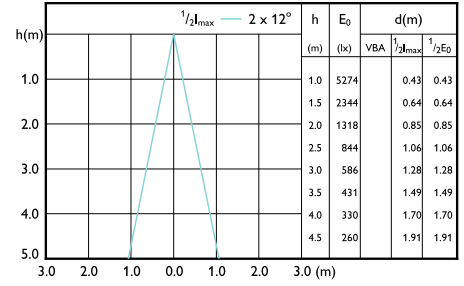

LED PAR38

Beam Diagrams

Beam diagram -
13PAR38/COR/930/F40/DIM/P/ULW/T20
6/1FB

Beam diagram - 14PAR38/EXPERTCOLOR
RETAIL/F25/930/P/D

Beam diagram -
13PAR38/COR/950/F40/DIM/P/ULW/T20
6/1FB

Beam diagram - 14PAR38/EXPERTCOLOR/
F25/940/P/D/T20/JA8