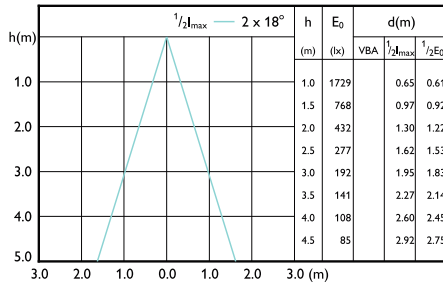

Beam diagram - 10PAR38/90W/DipS/
5CCT/40D/D/P/E26/T20