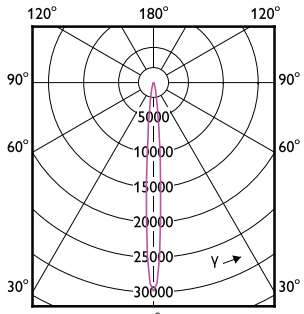

LED PAR38

(cd) 0°