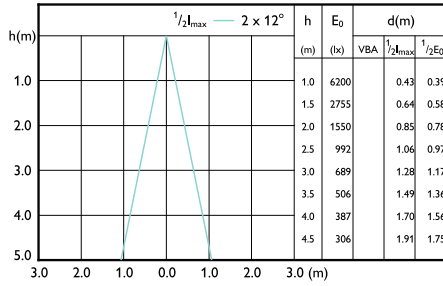

Beam diagram - PAR38 13-120W 950 25D 120V
G ULW Dim E27