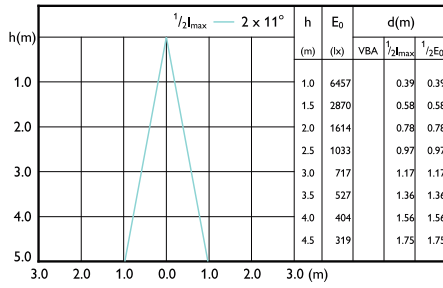

Beam diagram - LEDspot 90W PAR38 827
100-277V 25D ND

Beam diagram - PAR38 13-120W 930 25D 120V
G ULW Dim E27