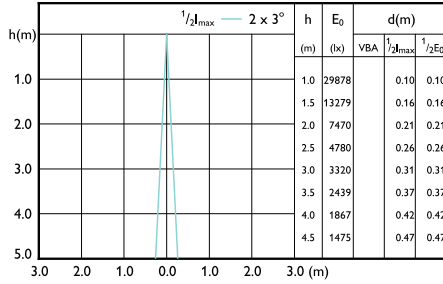

Beam diagram - 14PAR38/EXPERTCOLOR/
F40/927/P/D/T20/JA8

Beam diagram - PAR38 13-120W 950 25D 120V
G ULW Dim E27

Beam diagram -
13PAR38/COR/940/F25/DIM/P/ULW/T20
6/1FB

LED PAR38

Beam Diagrams

Beam diagram -
13PAR38/COR/940/F40/DIM/P/ULW/T20
6/1FB