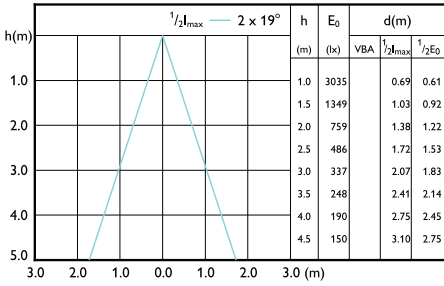

Beam diagram - 14PAR38/EXPERTCOLOR/
S8/927/P/D/T20/JA8

Beam diagram - LEDspot 90W PAR38 827
100-277V 25D ND

Beam diagram - PAR38 13-120W 930 25D 120V
G ULW Dim E27

Beam diagram - 14PAR38/EXPERTCOLOR/
F40/940/P/D/T20/JA8