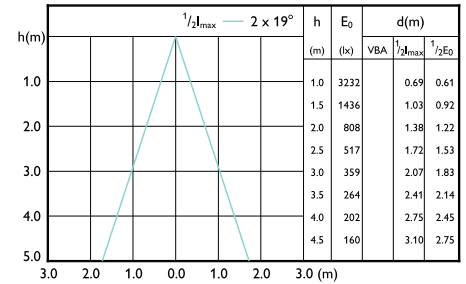

Beam diagram - 14PAR38/EXPERTCOLOR
RETAIL/F40/930/P/D