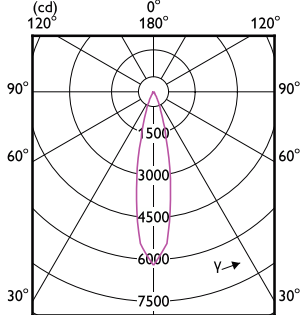

LED PAR38

(cd) 0°