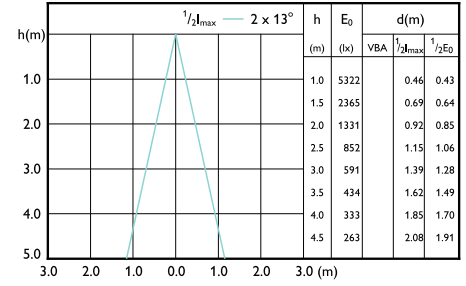

Beam diagram -
13PAR38/COR/930/F25/DIM/P/ULW/T20
6/1FB