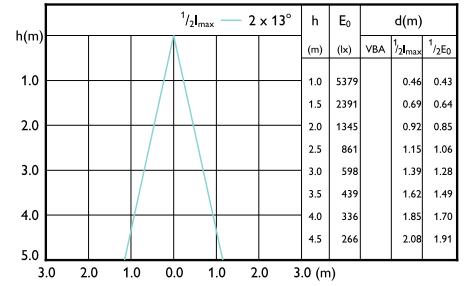

Beam diagram -
13PAR38/COR/940/F25/DIM/P/ULW/T20
6/1FB