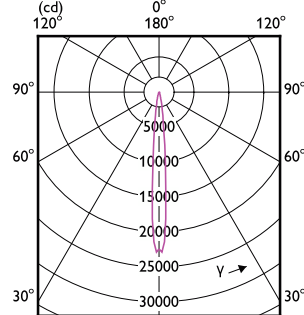

LED PAR38

(cd) 0°