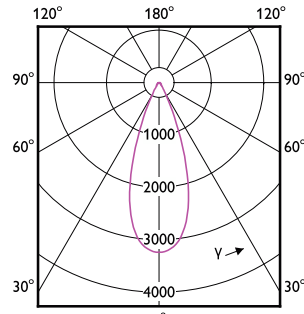

LED PAR38

(cd) 0°