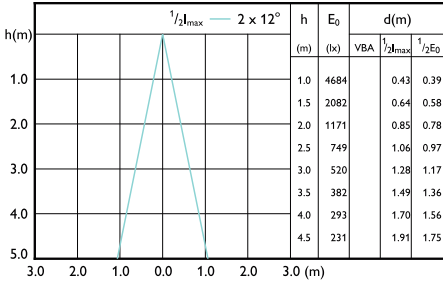

Accent Diagram -
13PAR38/COR/940/F25/DIM/P/ULW/T20
6/1FB

Accent Diagram - PAR38 13-120W 930 25D
120V G ULW Dim E27

Accent Diagram -
13PAR38/COR/935/F25/DIM/P/ULW/T20
6/1FB

LED PAR38

Beam Diagrams

Beam diagram -
10PAR38/COR/940/F40/DIM/P/ULW/T20
6/1FB