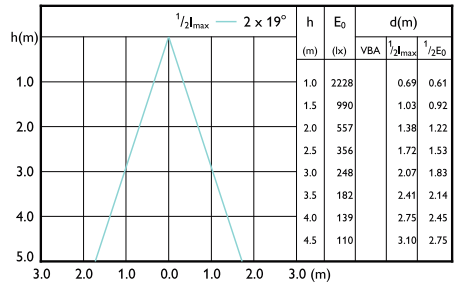

Beam diagram -
10PAR38/930/G/E26/F40/ND/ULW T20 4/2CT

Beam diagram -
13PAR38/COR/927/F40/DIM/P/ULW/T20
6/1FB