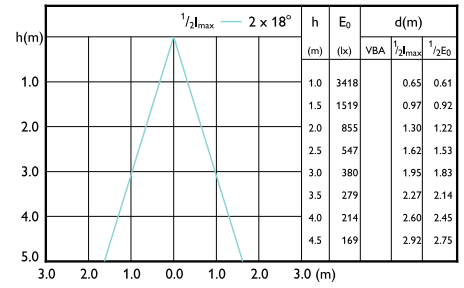

Beam diagram - 14PAR38/EXPERTCOLOR/
F40/940/P/D/T20/JA8