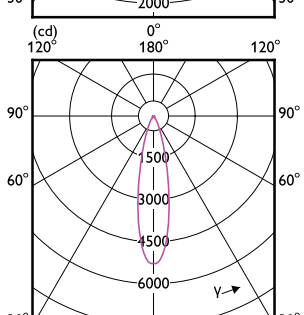

LED PAR38

(cd) 0°