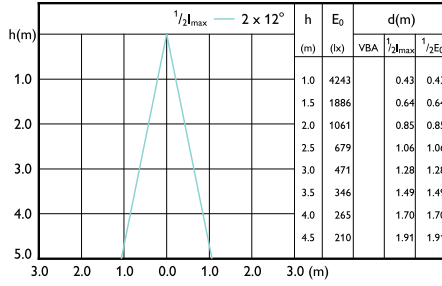

Accent Diagram -
13PAR38/COR/940/F25/DIM/P/ULW/T20
6/1FB

Accent Diagram - PAR38 13-120W 930 25D
120V G ULW Dim E27

Accent Diagram -
13PAR38/COR/935/F25/DIM/P/ULW/T20
6/1FB

LED PAR38

Beam Diagrams

Beam diagram -
10PAR38/COR/940/F40/DIM/P/ULW/T20
6/1FB