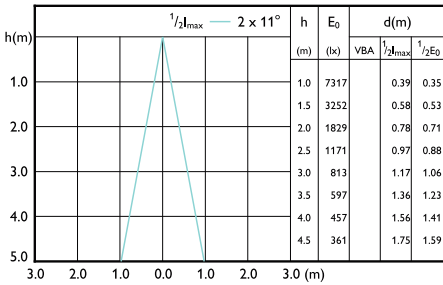

LED PAR38

Beam Diagrams

Beam diagram -
13PAR38/COR/930/F40/DIM/P/ULW/T20
6/1FB

Beam diagram - 14PAR38/EXPERTCOLOR
RETAIL/F25/930/P/D/B

Beam diagram -
13PAR38/COR/950/F40/DIM/P/ULW/T20
6/1FB

Beam diagram - 14PAR38/EXPERTCOLOR/
F25/940/P/D/T20/JA8