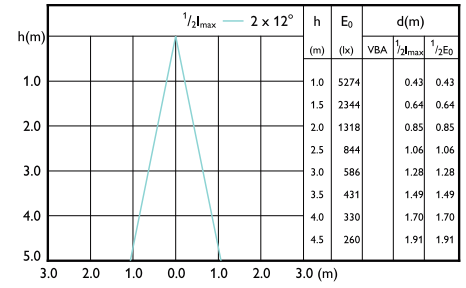

LED PAR38

Beam Diagrams

Beam diagram -
13PAR38/COR/930/F40/DIM/P/ULW/T20
6/1FB

Beam diagram - 14PAR38/EXPERTCOLOR
RETAIL/F25/930/P/D/B

Beam diagram -
13PAR38/COR/950/F40/DIM/P/ULW/T20
6/1FB

Beam diagram - 14PAR38/EXPERTCOLOR/
F25/940/P/D/T20/JA8