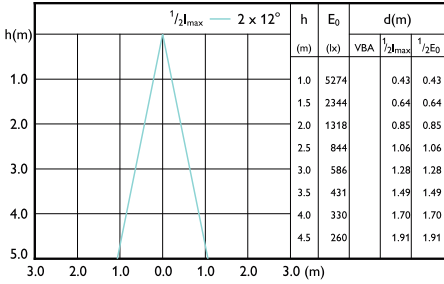

Beam diagram - 14PAR38/EXPERTCOLOR/
F40/927/P/D/T20/JA8

Beam diagram - PAR38 13-120W 950 25D 120V
G ULW Dim E27

Beam diagram -
13PAR38/COR/940/F25/DIM/P/ULW/T20
6/1FB

LED PAR38

Beam Diagrams

Beam diagram -
13PAR38/COR/940/F40/DIM/P/ULW/T20
6/1FB