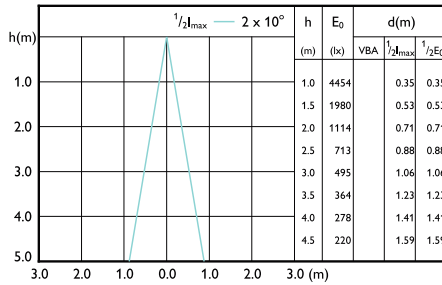

LED PAR38

Beam Diagrams

Beam diagram -
13PAR38/COR/930/F40/DIM/P/ULW/T20
6/1FB

Beam diagram - 14PAR38/EXPERTCOLOR
RETAIL/F25/930/P/D/B

Beam diagram -
13PAR38/COR/950/F40/DIM/P/ULW/T20
6/1FB

Beam diagram - 14PAR38/EXPERTCOLOR/
F25/940/P/D/T20/JA8