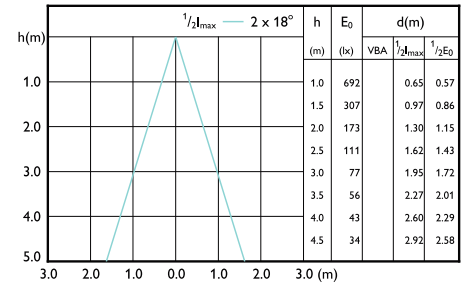

Beam diagram - 13PAR38/S/13W/927 40D E27
ND/G/110-277V