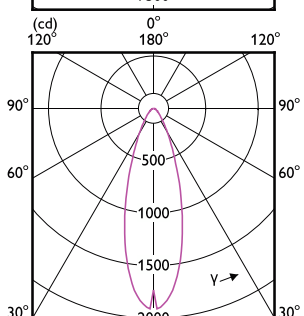

LED PAR38

(cd) 0°