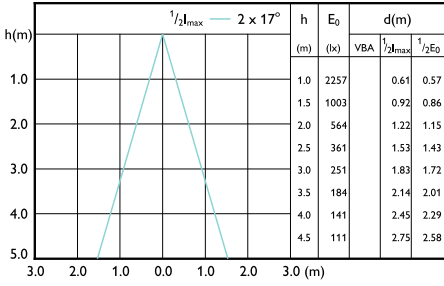

Beam diagram -
10PAR38/COR/927/F25/DIM/P/ULW/T20
6/1FB

Beam diagram - 13PAR38/S/13W/927 40D E27
ND/G/110-277V

Beam diagram - 14PAR38/EXPERTCOLOR
RETAIL/F40/930/P/D

LED PAR38

Beam Diagrams

Beam diagram -
10PAR38/COR/930/F40/DIM/P/ULW/T20
6/1FB