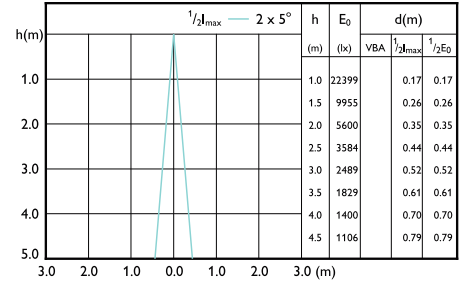

Beam diagram -
10PAR38/COR/927/F25/DIM/P/ULW/T20
6/1FB

Beam diagram - 13PAR38/S/13W/927 40D E27
ND/G/110-277V

Beam diagram - 14PAR38/EXPERTCOLOR
RETAIL/F40/930/P/D

LED PAR38

Beam Diagrams

Beam diagram -
10PAR38/COR/930/F40/DIM/P/ULW/T20
6/1FB