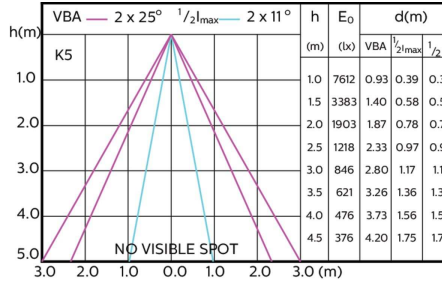

Beam diagram - 17PAR38/EXPERTCOLOR
RETAIL/F25/930/DIM