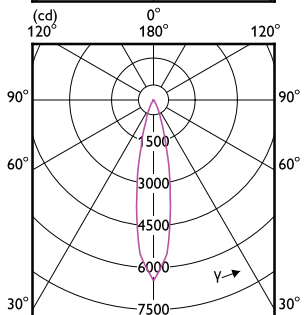

LED PAR38

(cd) 0°