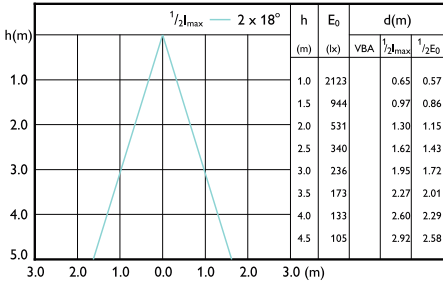

Beam diagram -
10PAR38/COR/927/F40/DIM/P/ULW/T20
6/1FB