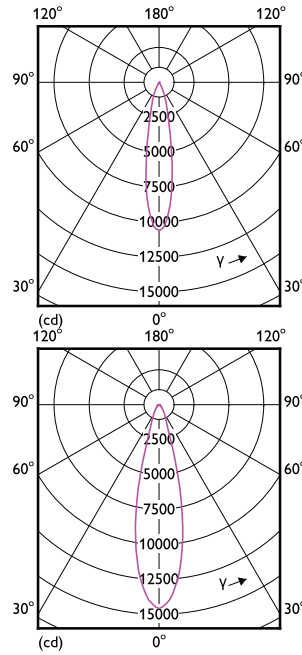

TrueForce High Lumen PAR