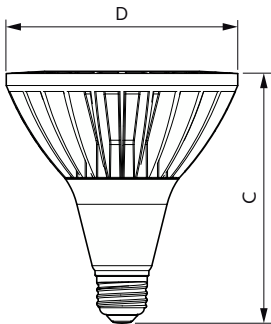

Application

- Retail
- Hospitality
- Suitable for damp locations

TrueForce High Lumen PAR

Versions

LEDspots TF PAR38 E26

LEDspot PAR38

Dimensional drawing

Product	D	C
33PAR38/PER/830/F25/DIM/120V 6/1FB	123 mm	133 mm
33PAR38/PER/830/F25/DIM/120V B 6/1FB	123 mm	133 mm
33PAR38/PER/830/S15/DIM/120V 6/1FB	123 mm	133 mm
33PAR38/PER/830/S15/DIM/120V B 6/1FB	123 mm	133 mm
36PAR38/PER/830/F25/ND/120V 6/1FB	123 mm	133 mm

Product	D	C
27PAR38TrueF 830 F15 DIM 120V-277V 6/1FB	120 mm	131 mm

TrueForce High Lumen PAR

General Information	
Cap-Base	E26
Switching Cycle	50,000
Nominal lifetime	25,000 hour(s)
Light Technical	
Correlated Color Temperature (Nom)	3000 K
Color rendering index (CRI)	80
Color Code	830
LLMF At End Of Nominal Lifetime (Nom)	70 %
Operating and Electrical	
Starting Time (Nom)	0.5 s
Wattage Equivalent	250 W
Mechanical and Housing	
Bulb Finish	Clear
Bulb Shape	PAR38
Approval and Application	
Ambient temperature range	-20 to +45 °C

Light Technical

Order Code	Full Product Name	Beam Angle (Nom)	Luminous	
			Luminous Flux	Intensity (Nom)
929001919604	33PAR38/PER/830/S15/DIM/120V B 6/1FB	15 degree(s)	3,000 lm	33,000 cd
929001919704	33PAR38/PER/830/F25/DIM/120V B 6/1FB	25 degree(s)	3,000 lm	10,000 cd
929003063504	27PAR38TrueF 830 F15 DIM 120V-277V 6/1FB	15 degree(s)	2,800 lm	18,000 cd
929001916704	36PAR38/PER/830/F25/ND/120V 6/1FB	25 degree(s)	3,800 lm	11,000 cd
929001916804	33PAR38/PER/830/S15/DIM/120V 6/1FB	15 degree(s)	3,000 lm	33,000 cd
929001916904	33PAR38/PER/830/F25/DIM/120V 6/1FB	25 degree(s)	3,000 lm	10,000 cd