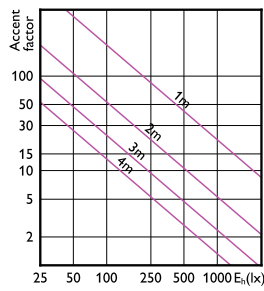

Accent Diagrams

Accent Diagram - 27PAR38TrueF 830 F15 DIM
120V-277V 6/1FB