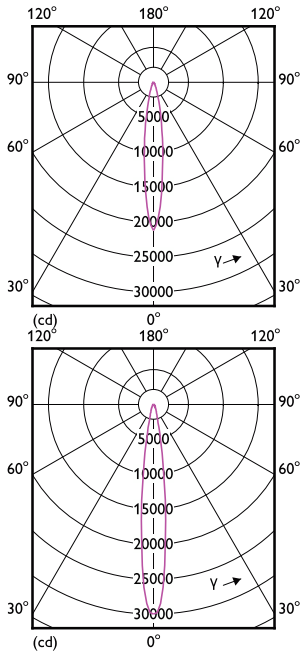

TrueForce High Lumen PAR