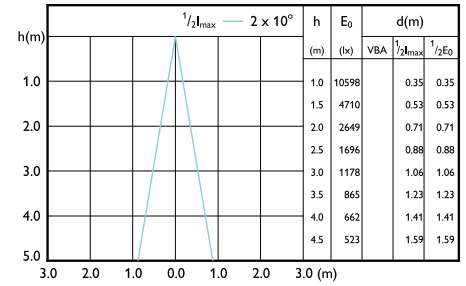

TrueForce High Lumen PAR

Beam Diagrams

Beam diagram - 33PAR38/PER/830/S15/DIM/120V B 6/1FB

Beam diagram - 36PAR38/PER/830/F25/ND/120V 6/1FB

Beam diagram - 33PAR38/PER/830/F25/DIM/120V B 6/1FB

Beam diagram - 27PAR38TrueF 830 F15 DIM 120V-277V 6/1FB