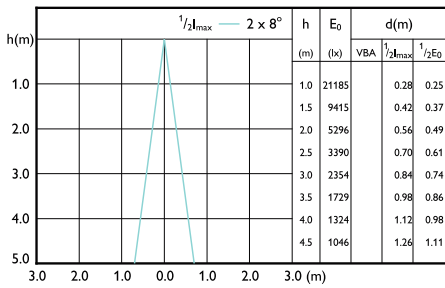

TrueForce High Lumen PAR

Beam Diagrams

Beam diagram - 33PAR38/PER/830/S15/DIM/120V B 6/1FB

Beam diagram - 36PAR38/PER/830/F25/ND/120V 6/1FB

Beam diagram - 33PAR38/PER/830/F25/DIM/120V B 6/1FB

Beam diagram - 27PAR38TrueF 830 F15 DIM 120V-277V 6/1FB