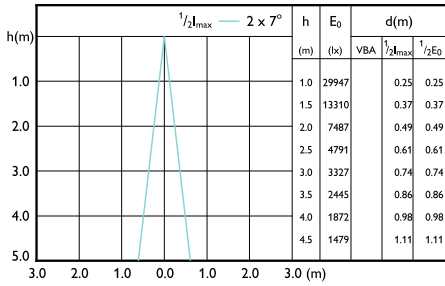

TrueForce High Lumen PAR

Beam Diagrams

Beam diagram - 33PAR38/PER/830/S15/DIM/120V B 6/1FB