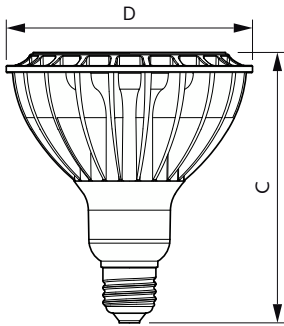

Application

- Retail
- Hospitality
- Suitable for damp locations

TrueForce High Lumen PAR

Versions

LEDspots TF PAR38 E26

LEDspot PAR38

Dimensional drawing

Product	D	C
33PAR38/PER/830/F25/DIM/120V 6/1FB	123 mm	133 mm
33PAR38/PER/830/F25/DIM/120V B 6/1FB	123 mm	133 mm
33PAR38/PER/830/S15/DIM/120V 6/1FB	123 mm	133 mm
33PAR38/PER/830/S15/DIM/120V B 6/1FB	123 mm	133 mm
36PAR38/PER/830/F25/ND/120V 6/1FB	123 mm	133 mm

Product	D	C
27PAR38TrueF 830 F15 DIM 120V-277V 6/1FB	120 mm	131 mm

TrueForce High Lumen PAR

General Information	
Cap-Base	E26
Switching Cycle	50,000
Nominal lifetime	25,000 hour(s)
Light Technical	
Correlated Color Temperature (Nom)	3000 K
Color rendering index (CRI)	80
Color Code	830
LLMF At End Of Nominal Lifetime (Nom)	70 %
Operating and Electrical	
Starting Time (Nom)	0.5 s
Wattage Equivalent	250 W
Mechanical and Housing	
Bulb Finish	Clear
Bulb Shape	PAR38
Approval and Application	
Ambient temperature range	-20 to +45 °C

Light Technical

Order Code	Full Product Name	Beam Angle (Nom)	Luminous	
			Luminous Flux	Intensity (Nom)
929001919604	33PAR38/PER/830/S15/DIM/120V B 6/1FB	15 degree(s)	3,000 lm	33,000 cd
929001919704	33PAR38/PER/830/F25/DIM/120V B 6/1FB	25 degree(s)	3,000 lm	10,000 cd
929003063504	27PAR38TrueF 830 F15 DIM 120V-277V 6/1FB	15 degree(s)	2,800 lm	18,000 cd
929001916704	36PAR38/PER/830/F25/ND/120V 6/1FB	25 degree(s)	3,800 lm	11,000 cd
929001916804	33PAR38/PER/830/S15/DIM/120V 6/1FB	15 degree(s)	3,000 lm	33,000 cd
929001916904	33PAR38/PER/830/F25/DIM/120V 6/1FB	25 degree(s)	3,000 lm	10,000 cd