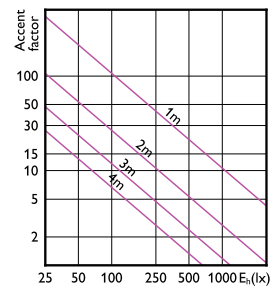

Accent Diagrams

Accent Diagram - 33PAR38/PER/830/F25/DIM/
120V B 6/1FB