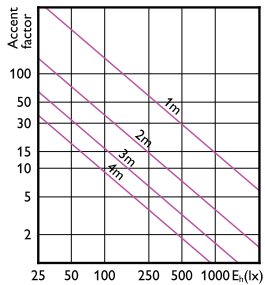

Accent Diagram - 36PAR38/PER/830/F25/ND/
120V 6/1FB