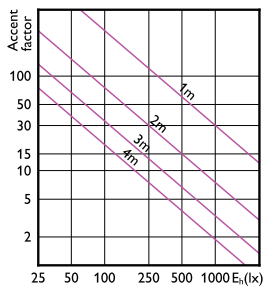

Accent Diagrams

Accent Diagram - 33PAR38/PER/830/S15/DIM/
120V B 6/1FB