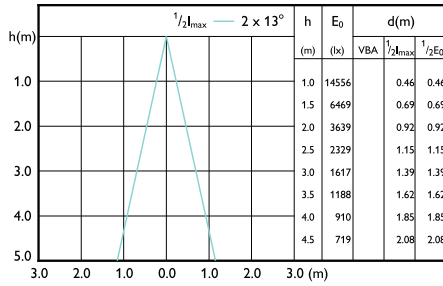

Beam diagram - 36PAR38/PER/830/F25/ND/120V 6/1FB