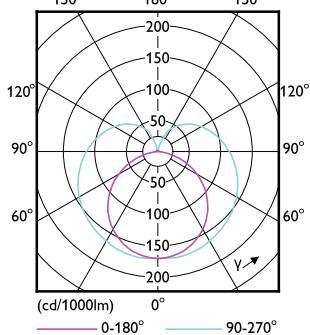

CorePro LED tube Mains T5

Order Code	Full Product Name	Power Consumption
929001380608	CorePro LEDtube 600mm 8W830 G5 I APR	8 W
929001380708	CorePro LEDtube 600mm 8W840 G5 I APR	8 W
929001380808	CorePro LEDtube 600mm 8W865 G5 I APR	8 W

Order Code	Full Product Name	Power Consumption
929001380908	CorePro LEDtube 1200mm 16W830 G5 I APR	16 W
929001381008	CorePro LEDtube 1200mm 16W840 G5 I APR	16 W
929001381108	CorePro LEDtube 1200mm 16W865 G5 I APR	16 W

Approval and Application

Order Code	Full Product Name	Energy Consumption kWh/1000 h
929001380608	CorePro LEDtube 600mm 8W830 G5 I APR	8 kWh
929001380708	CorePro LEDtube 600mm 8W840 G5 I APR	8 kWh
929001380808	CorePro LEDtube 600mm 8W865 G5 I APR	8 kWh
929001380908	CorePro LEDtube 1200mm 16W830 G5 I APR	16 kWh
929001381008	CorePro LEDtube 1200mm 16W840 G5 I APR	16 kWh
929001381108	CorePro LEDtube 1200mm 16W865 G5 I APR	16 kWh