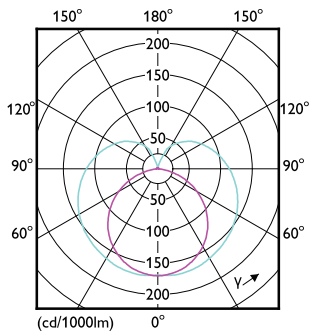

CorePro LED tube Mains T5

Order Code	Full Product Name	Power Consumption
929001380608	CorePro LEDtube 600mm 8W830 G5 I APR	8 W
929001380708	CorePro LEDtube 600mm 8W840 G5 I APR	8 W
929001380808	CorePro LEDtube 600mm 8W865 G5 I APR	8 W

Order Code	Full Product Name	Power Consumption
929001380908	CorePro LEDtube 1200mm 16W830 G5 I APR	16 W
929001381008	CorePro LEDtube 1200mm 16W840 G5 I APR	16 W
929001381108	CorePro LEDtube 1200mm 16W865 G5 I APR	16 W

Approval and Application

Order Code	Full Product Name	Energy Consumption kWh/1000 h
929001380608	CorePro LEDtube 600mm 8W830 G5 I APR	8 kWh
929001380708	CorePro LEDtube 600mm 8W840 G5 I APR	8 kWh
929001380808	CorePro LEDtube 600mm 8W865 G5 I APR	8 kWh
929001380908	CorePro LEDtube 1200mm 16W830 G5 I APR	16 kWh
929001381008	CorePro LEDtube 1200mm 16W840 G5 I APR	16 kWh
929001381108	CorePro LEDtube 1200mm 16W865 G5 I APR	16 kWh