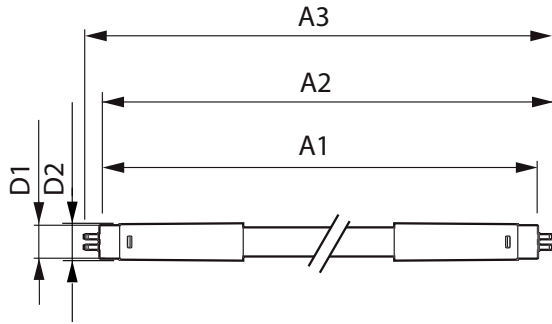

Application

- Office
- Retail stores
- Industrial workshop
- Warehouses

CorePro LED tube Mains T5

Versions

ESSENTIAL LEDtube 8-16W G5
830-865 APR

Dimensional drawing

Product	D1	D2	A1	A2	A3
CorePro LEDtube 1200mm 16W830 G5 I APR	15.8 mm	19 mm	1,149 mm	1,156.1 mm	1,163.2 mm
CorePro LEDtube 1200mm 16W840 G5 I APR	15.8 mm	19 mm	1,149 mm	1,156.1 mm	1,163.2 mm
CorePro LEDtube 1200mm 16W865 G5 I APR	15.8 mm	19 mm	1,149 mm	1,156.1 mm	1,163.2 mm
CorePro LEDtube 600mm 8W830 G5 I APR	15.8 mm	19 mm	549 mm	556.1 mm	563.2 mm
CorePro LEDtube 600mm 8W840 G5 I APR	15.8 mm	19 mm	549 mm	556.1 mm	563.2 mm
CorePro LEDtube 600mm 8W865 G5 I APR	15.8 mm	19 mm	549 mm	556.1 mm	563.2 mm