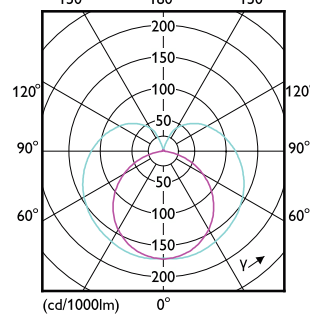

CorePro LED tube Mains T5

Order Code	Full Product Name	Power Consumption
929001380608	CorePro LEDtube 600mm 8W830 G5 I APR	8 W
929001380708	CorePro LEDtube 600mm 8W840 G5 I APR	8 W
929001380808	CorePro LEDtube 600mm 8W865 G5 I APR	8 W

Order Code	Full Product Name	Power Consumption
929001380908	CorePro LEDtube 1200mm 16W830 G5 I APR	16 W
929001381008	CorePro LEDtube 1200mm 16W840 G5 I APR	16 W
929001381108	CorePro LEDtube 1200mm 16W865 G5 I APR	16 W

Approval and Application

Order Code	Full Product Name	Energy Consumption kWh/1000 h
929001380608	CorePro LEDtube 600mm 8W830 G5 I APR	8 kWh
929001380708	CorePro LEDtube 600mm 8W840 G5 I APR	8 kWh
929001380808	CorePro LEDtube 600mm 8W865 G5 I APR	8 kWh
929001380908	CorePro LEDtube 1200mm 16W830 G5 I APR	16 kWh
929001381008	CorePro LEDtube 1200mm 16W840 G5 I APR	16 kWh
929001381108	CorePro LEDtube 1200mm 16W865 G5 I APR	16 kWh