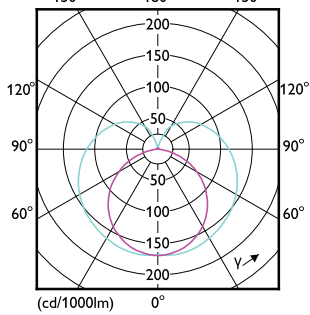

CorePro LED tube Mains T5

Order Code	Full Product Name	Power Consumption
929001380608	CorePro LEDtube 600mm 8W830 G5 I APR	8 W
929001380708	CorePro LEDtube 600mm 8W840 G5 I APR	8 W
929001380808	CorePro LEDtube 600mm 8W865 G5 I APR	8 W

Order Code	Full Product Name	Power Consumption
929001380908	CorePro LEDtube 1200mm 16W830 G5 I APR	16 W
929001381008	CorePro LEDtube 1200mm 16W840 G5 I APR	16 W
929001381108	CorePro LEDtube 1200mm 16W865 G5 I APR	16 W

Approval and Application

Order Code	Full Product Name	Energy Consumption kWh/1000 h
929001380608	CorePro LEDtube 600mm 8W830 G5 I APR	8 kWh
929001380708	CorePro LEDtube 600mm 8W840 G5 I APR	8 kWh
929001380808	CorePro LEDtube 600mm 8W865 G5 I APR	8 kWh
929001380908	CorePro LEDtube 1200mm 16W830 G5 I APR	16 kWh
929001381008	CorePro LEDtube 1200mm 16W840 G5 I APR	16 kWh
929001381108	CorePro LEDtube 1200mm 16W865 G5 I APR	16 kWh