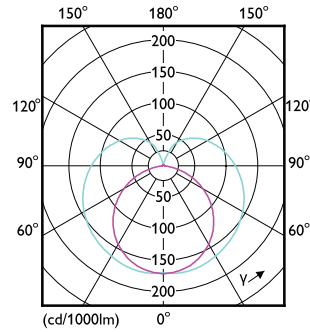

CorePro LED tube Mains T5

Order Code	Full Product Name	Power Consumption
929001380608	CorePro LEDtube 600mm 8W830 G5 I APR	8 W
929001380708	CorePro LEDtube 600mm 8W840 G5 I APR	8 W
929001380808	CorePro LEDtube 600mm 8W865 G5 I APR	8 W

Order Code	Full Product Name	Power Consumption
929001380908	CorePro LEDtube 1200mm 16W830 G5 I APR	16 W
929001381008	CorePro LEDtube 1200mm 16W840 G5 I APR	16 W
929001381108	CorePro LEDtube 1200mm 16W865 G5 I APR	16 W

Approval and Application

Order Code	Full Product Name	Energy Consumption kWh/1000 h
929001380608	CorePro LEDtube 600mm 8W830 G5 I APR	8 kWh
929001380708	CorePro LEDtube 600mm 8W840 G5 I APR	8 kWh
929001380808	CorePro LEDtube 600mm 8W865 G5 I APR	8 kWh
929001380908	CorePro LEDtube 1200mm 16W830 G5 I APR	16 kWh
929001381008	CorePro LEDtube 1200mm 16W840 G5 I APR	16 kWh
929001381108	CorePro LEDtube 1200mm 16W865 G5 I APR	16 kWh