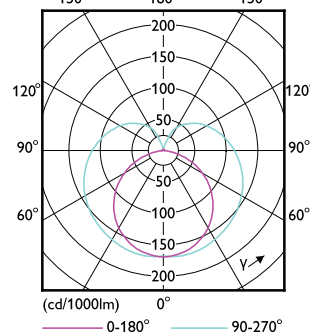

CorePro LED tube Mains T5

Order Code	Full Product Name	Power Consumption
929001380608	CorePro LEDtube 600mm 8W830 G5 I APR	8 W
929001380708	CorePro LEDtube 600mm 8W840 G5 I APR	8 W
929001380808	CorePro LEDtube 600mm 8W865 G5 I APR	8 W

Order Code	Full Product Name	Power Consumption
929001380908	CorePro LEDtube 1200mm 16W830 G5 I APR	16 W
929001381008	CorePro LEDtube 1200mm 16W840 G5 I APR	16 W
929001381108	CorePro LEDtube 1200mm 16W865 G5 I APR	16 W

Approval and Application

Order Code	Full Product Name	Energy Consumption kWh/1000 h
929001380608	CorePro LEDtube 600mm 8W830 G5 I APR	8 kWh
929001380708	CorePro LEDtube 600mm 8W840 G5 I APR	8 kWh
929001380808	CorePro LEDtube 600mm 8W865 G5 I APR	8 kWh
929001380908	CorePro LEDtube 1200mm 16W830 G5 I APR	16 kWh
929001381008	CorePro LEDtube 1200mm 16W840 G5 I APR	16 kWh
929001381108	CorePro LEDtube 1200mm 16W865 G5 I APR	16 kWh